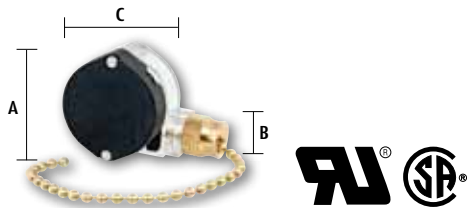

CAT. NO.	CIRCUIT FUNC.	POLES & THROWS	RATINGS			VOLTAGE	LAMP COLOR	ACTR. CONTACT	CONN. TYPE	STD. CTN. QTY.
			AMPS 125VAC	AMPS 250VAC	HP 125-250VAC					
79200MS	N.C. & N.O.	SPDT	5	–	–	–	–	Magnetic Feed Switch	Screws	5
Dimensions (IN)		A: 2.500	B: 0.531							

CAT. NO.	CIRCUIT FUNC.	POLES & THROWS	RATINGS			ACTUATOR STYLE	ACTUATOR MATERIAL	CONTACT	CONN. TYPE	STD. CTN. QTY.
			AMPS 125VAC	AMPS 250VAC	HP 125-250VAC					
75101CW	ON-OFF	SPST	6	3	–	Chain W/Cord	Brass	–	Wire Leads	5
75102CW	ON-OFF	SPST	6	3	–	Chain W/Cord	Nickel	–	Wire Leads	5
Dimensions (IN)		A: 1.250	B: 0.781	C: 0.594						

CAT. NO.	CIRCUIT FUNC.	POLES & THROWS	RATINGS			ACTUATOR STYLE	ACTUATOR MATERIAL	CONTACT	CONN. TYPE	STD. CTN. QTY.
			AMPS 125VAC	AMPS 250VAC	HP 125-250VAC					
75110CW	Way/2 Circuit	SP3T	6	3	–	Chain W/Cord	Brass	–	Wire Leads	5
75111CQ	OFF-ON-ON-ON	SP3T	6	3	–	Chain W/Cord	Brass	–	Push In	5
Dimensions (IN)		A: 1.250	B: 1.125	C: 0.742						