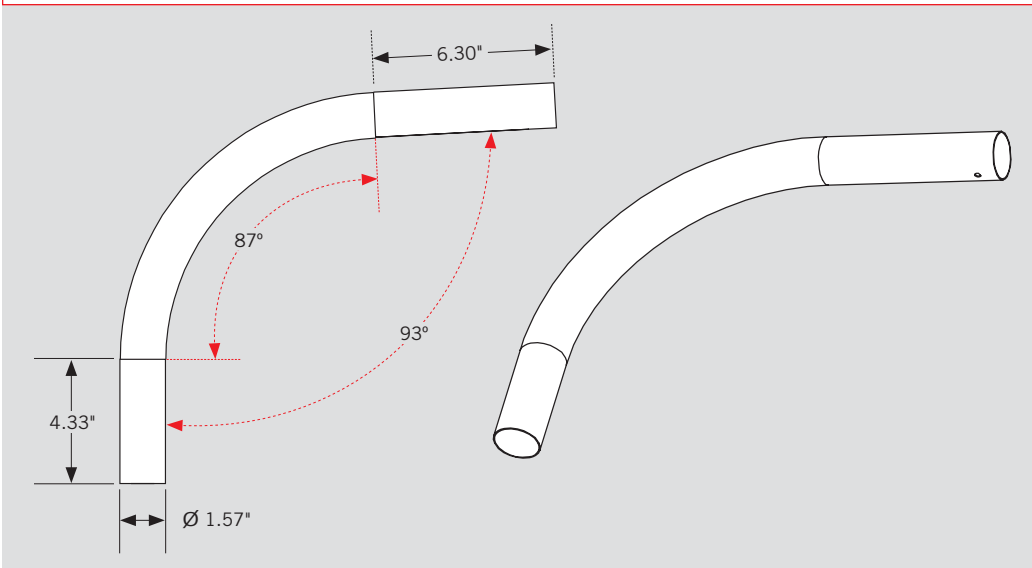

XFIT | ACCESSORIES D2D LED AREA LIGHTS

DUSK-TO-DAWN LED AREA LIGHT MOUNTING KIT

DESCRIPTION

Dusk-to-Dawn LED Area Light Mounting Kit | Gray Finish

5 YEAR
WARRANTY

SPECIFICATIONS

Catalog Number	Description	Finish Color
KT-ALED-CA-D2D-KIT	24" Curved Arm Mounting Pole, for Dusk-to-Dawn Area Light	Gray

DUSK-TO-DAWN LED AREA LIGHT MOUNTING KIT

ORDERING INFORMATION

ORDER CODE	PACK QTY.	UPC	Easy Code
KT-ALED-CA-D2D-KIT	1	843654131665	BFC-98

CATALOG NUMBER BREAKDOWN

KT-ALED-CA-D2D-KIT

1 2 3 4 5 6

- 1 Keystone Technologies
- 2 Fixture Type
- 3 LED Technology
- 4 Mounting Type
- 5 Style/Design Designation
- 6 Kit

2 Fixture Type

A Area Light

4 Mounting Type

CA Curved Arm Mounting Pole

5 Style/Design Designation

D2D Dusk-to-Dawn