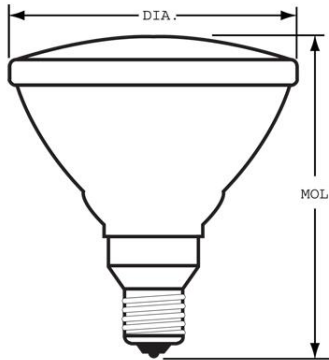

GE
Lighting

23718 - Q250PAR/FL30

GE Quartzline® PAR38 - Medium Flood

GENERAL CHARACTERISTICS

Lamp Type	Sealed Beam - PAR
Bulb	PAR38
Base	Medium Skirt (E26/50x39)
Filament	CC-8
Rated Life	4200.0 hrs
Primary Application	Medium Flood

DIMENSIONS

Maximum Overall Length (MOL)	5.3100 in(134.9 mm)
Bulb Diameter (DIA)	4.750 in(120.6 mm)

PRODUCT INFORMATION

Product Code	23718
Description	Q250PAR/FL30
Standard Package	Case
Standard Package GTIN	00043168237185
Standard Package Quantity	12
Sales Unit	Unit
No Of Items Per Sales Unit	1
No Of Items Per Standard Package	12
UPC	043168979610