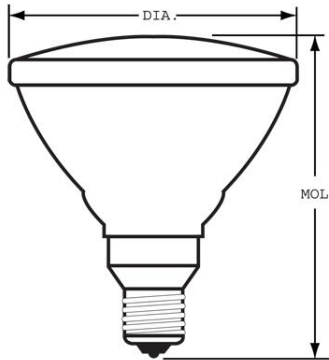

GE
Lighting

23718 - Q250PAR/FL30

GE Quartzline® PAR38 - Medium Flood

GENERAL CHARACTERISTICS

Lamp Type	Sealed Beam - PAR
Bulb	PAR38
Base	Medium Skirt (E26/50x39)
Filament	CC-8
Rated Life	4200.0 hrs
Primary Application	Medium Flood

PHOTOMETRIC CHARACTERISTICS

Initial Lumens	3600.0
Beam Spread	30.0 °
Center Beam Candlepower (CBCP)	9000.0
Color Temperature	2880.0 K
Nominal Initial Lumens per Watt	14

ELECTRICAL CHARACTERISTICS

Wattage	250.0
Voltage	120.0

DIMENSIONS

Maximum Overall Length (MOL)	5.3100 in(134.9 mm)
Bulb Diameter (DIA)	4.750 in(120.6 mm)

PRODUCT INFORMATION

Product Code	23718
Description	Q250PAR/FL30
Standard Package	Case
Standard Package GTIN	00043168237185
Standard Package Quantity	12
Sales Unit	Unit
No Of Items Per Sales Unit	1
No Of Items Per Standard Package	12
UPC	043168979610