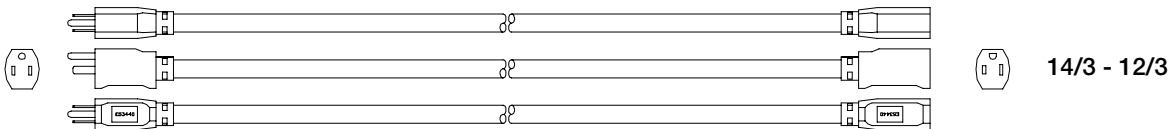

PRODUCT SPECIFICATION

CATALOG NUMBER: See table below
DESCRIPTION: Extension cord with power indicator light in the cord connector
APPROVALS: UL Listed and CSA Certified or CUL Listed Outdoor Use Cord Set

CONSTRUCTION PARAMETERS:

Cable type: SJTW, see table below for gauge
Cable jacket material: PVC, see table below for color
Cord rating: Hard, Usage per the National Electrical Code
Cable legend type: Indent print

Note: Plug style may vary

Attachment plug configuration: NEMA 5-15P
Cord connector configuration: NEMA 5-15R
Plug and connector material: Clear PVC, with neon power indicator lamp in the connector

ELECTRICAL AND ENVIRONMENTAL PROPERTIES:

Cable temperature rating: -40 to +60 C
Nominal operating voltage: 125 VAC
Maximum operating current: See table below

Catalog No.	Gauge	Color	Length	Current Rating	Case QTY	UPC
2588SW0002	12/3	Yellow	50 ft	15A	6	029892115043
2589SW0002		Yellow	100 ft		4	029892825898

This product complies with European Directive 2011/65/EU (RoHS-2)

The information presented here is, to the best of our knowledge, true and accurate. However, since conditions of use are beyond our control, all recommendations or suggestions are presented without guarantee or responsibility on our part.

We disclaim all liability in connection with the use of information contained herein or otherwise.

This specification is the proprietary intellectual property of Southwire Company LLC. Any information contained herein shall not be disclosed to any party without the written consent of Southwire Company LLC.