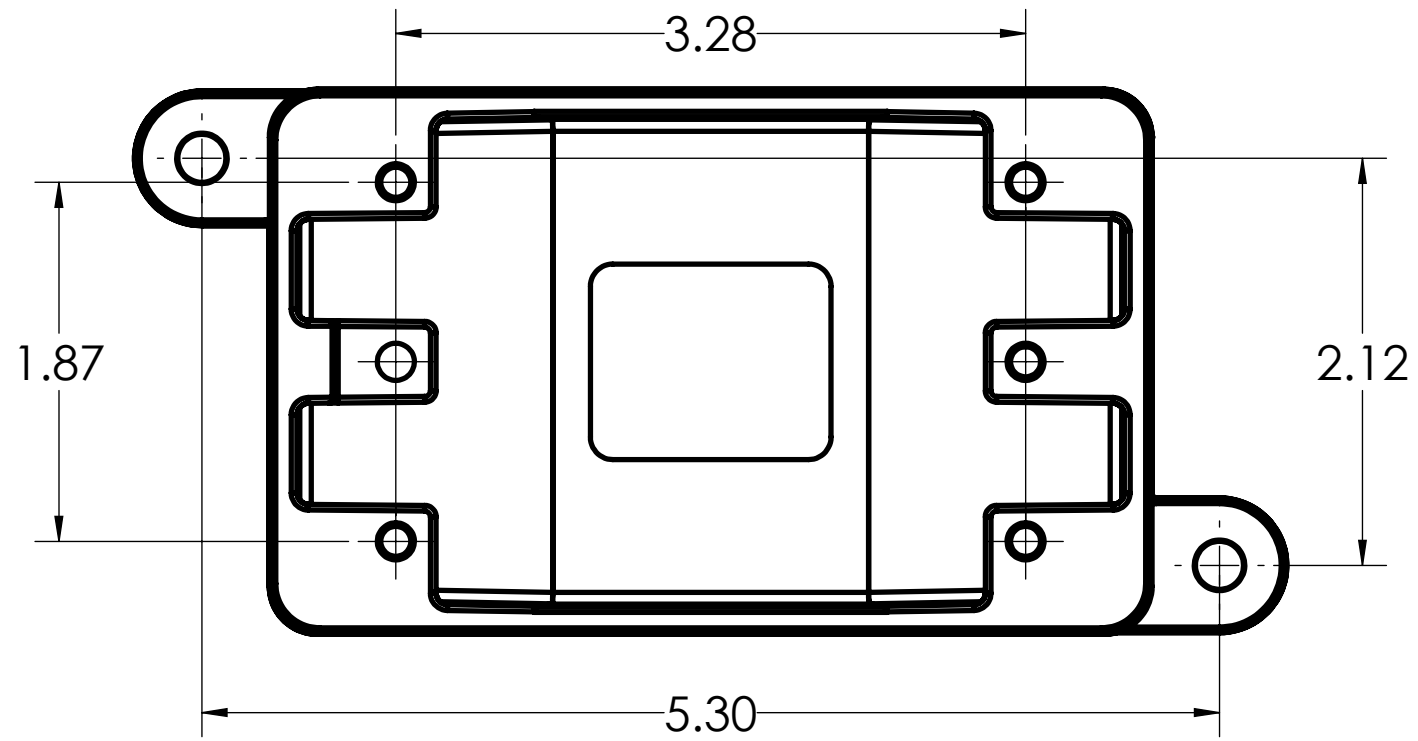

DIMENSIONS SHOWN ARE FOR REFERENCE AND ARE SUBJECT TO CHANGE WITHOUT NOTICE

IPEX Technologies Inc.

PART DESCRIPTION

FD BLANK PVC FD SING. GANG BOX DEEP SCEPTER

PRODUCT CODE:
077603

UNIT: INCHES UNLESS
DUAL DIMENSION: INCH [METRIC]

SCALE:
NTS

DRAWN: K.D.

DIMENSIONS SHOWN ARE FOR REFERENCE AND ARE SUBJECT TO CHANGE WITHOUT NOTICE

IPEX Technologies Inc.

PART DESCRIPTION

FD BLANK PVC FD SING. GANG BOX DEEP SCEPTER

PRODUCT CODE:
077603

UNIT: INCHES UNLESS
DUAL DIMENSION: INCH [METRIC]

SCALE:
NTS

DRAWN: K.D.