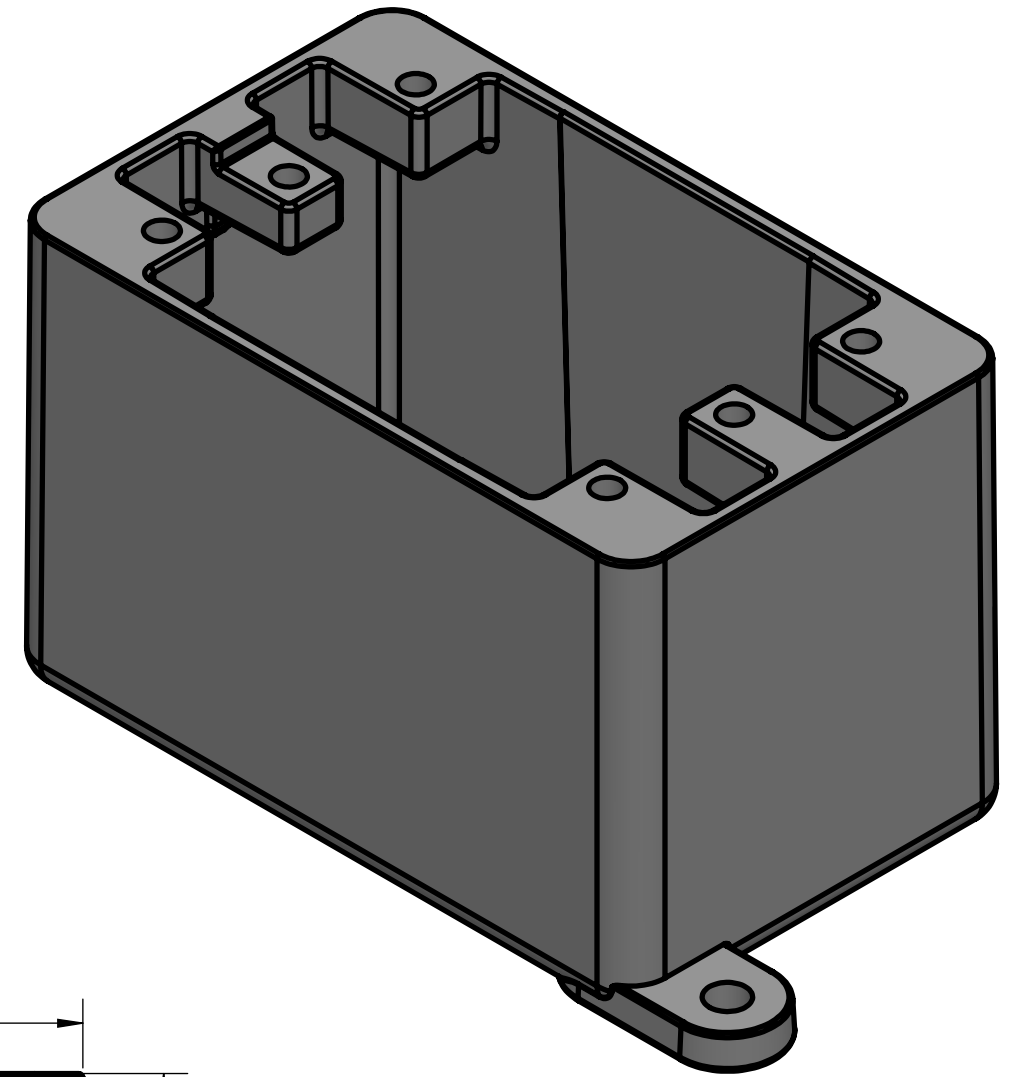

DIMENSIONS SHOWN ARE FOR REFERENCE AND ARE SUBJECT TO CHANGE WITHOUT NOTICE

IPEX Technologies Inc.

PART DESCRIPTION

FD BLANK PVC FD SING. GANG BOX DEEP SCEPTER

PRODUCT CODE:
077603

UNIT: INCHES UNLESS
DUAL DIMENSION: INCH [METRIC]

SCALE:
NTS

DRAWN: K.D.

DIMENSIONS SHOWN ARE FOR REFERENCE AND ARE SUBJECT TO CHANGE WITHOUT NOTICE

IPEX Technologies Inc.

PART DESCRIPTION

FD BLANK PVC FD SING. GANG BOX DEEP SCEPTER

PRODUCT CODE:
077603

UNIT: INCHES UNLESS
DUAL DIMENSION: INCH [METRIC]

SCALE:
NTS

DRAWN: K.D.