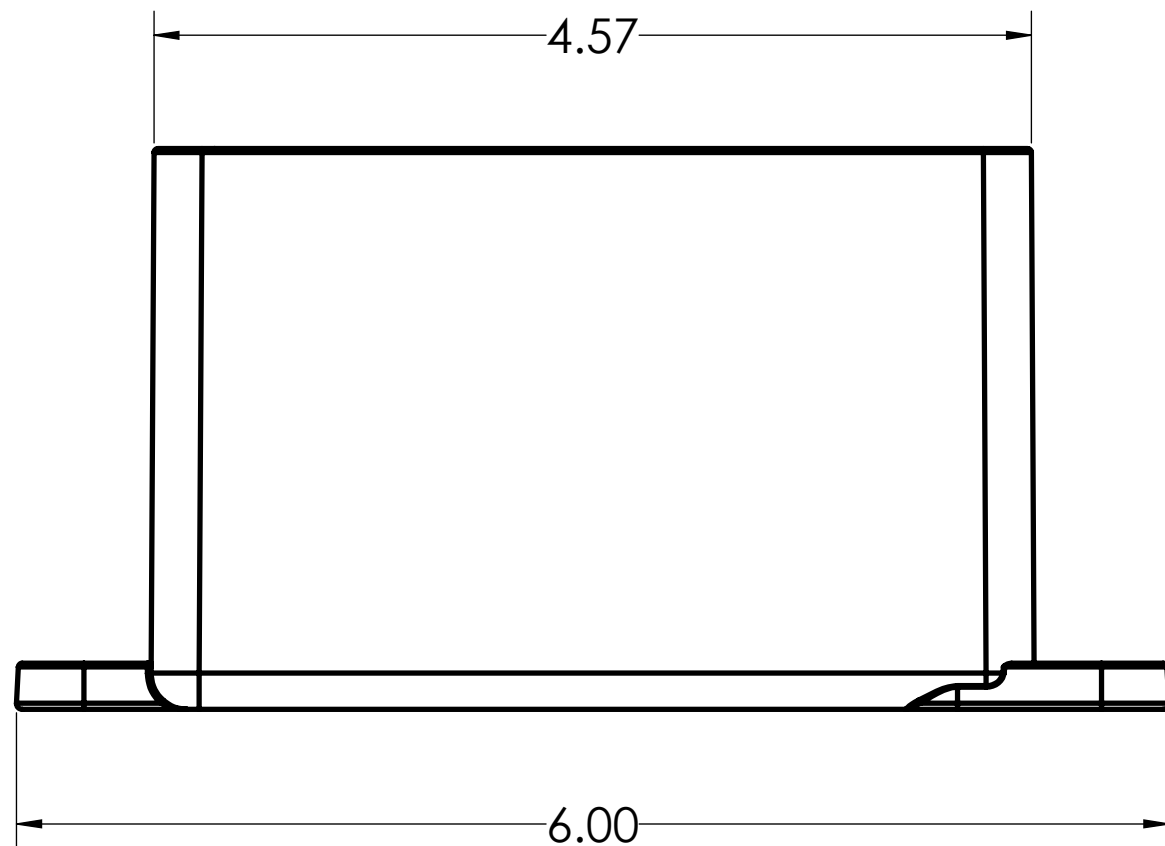

DIMENSIONS SHOWN ARE FOR REFERENCE AND ARE SUBJECT TO CHANGE WITHOUT NOTICE

IPEX Technologies Inc.

PART DESCRIPTION

FD BLANK PVC FD SING. GANG BOX DEEP SCEPTER

PRODUCT CODE:
077603

UNIT: INCHES UNLESS
DUAL DIMENSION: INCH [METRIC]

SCALE:
NTS

DRAWN: K.D.

DIMENSIONS SHOWN ARE FOR REFERENCE AND ARE SUBJECT TO CHANGE WITHOUT NOTICE

IPEX Technologies Inc.

PART DESCRIPTION

FD BLANK PVC FD SING. GANG BOX DEEP SCEPTER

PRODUCT CODE:
077603

UNIT: INCHES UNLESS
DUAL DIMENSION: INCH [METRIC]

SCALE:
NTS

DRAWN: K.D.