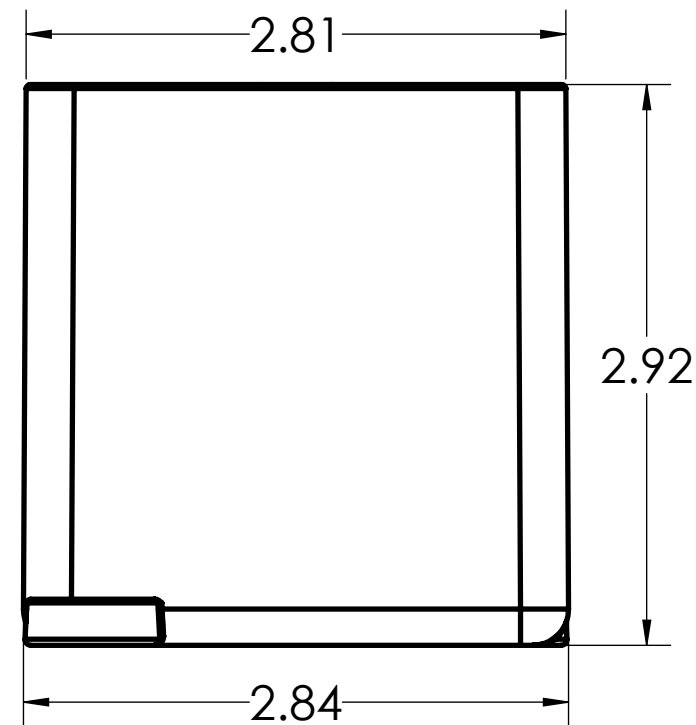

DIMENSIONS SHOWN ARE FOR REFERENCE AND ARE SUBJECT TO CHANGE WITHOUT NOTICE

IPEX Technologies Inc.

PART DESCRIPTION

FD BLANK PVC FD SING. GANG BOX DEEP SCEPTER

PRODUCT CODE:
077603

UNIT: INCHES UNLESS
DUAL DIMENSION: INCH [METRIC]

SCALE:
NTS

DRAWN: K.D.

DIMENSIONS SHOWN ARE FOR REFERENCE AND ARE SUBJECT TO CHANGE WITHOUT NOTICE

IPEX Technologies Inc.

PART DESCRIPTION

FD BLANK PVC FD SING. GANG BOX DEEP SCEPTER

PRODUCT CODE:
077603

UNIT: INCHES UNLESS
DUAL DIMENSION: INCH [METRIC]

SCALE:
NTS

DRAWN: K.D.