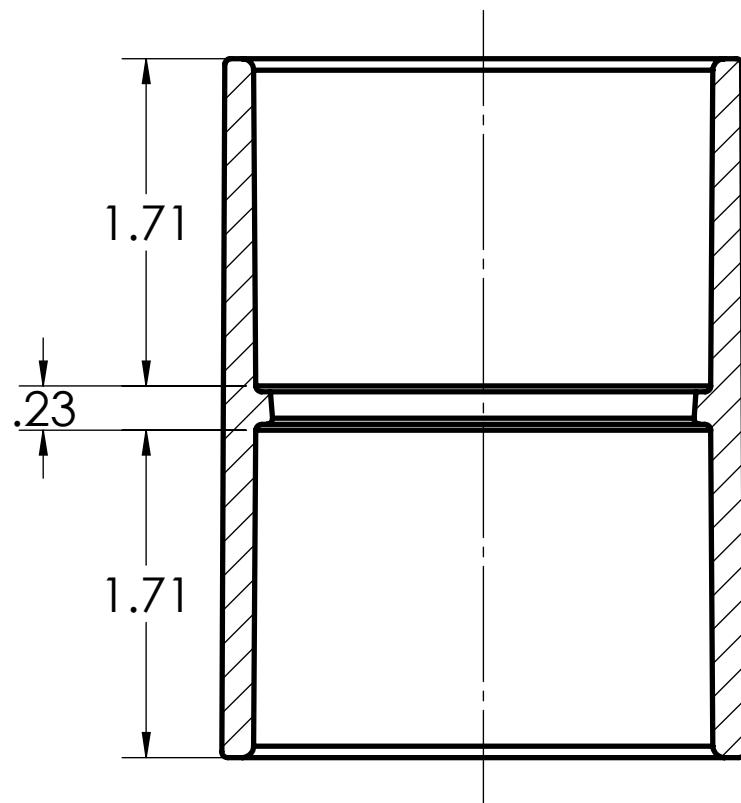

DIMENSIONS SHOWN ARE FOR REFERENCE AND ARE SUBJECT TO CHANGE WITHOUT NOTICE

Kraloy, a Division of Multi Fittings Corp.
under license

PART DESCRIPTION
LLC20 2" PVC LONG LINE CPLG KRALOY

PRODUCT CODE:
078063

UNIT: INCHES UNLESS
DUAL DIMENSION: INCH [METRIC]

SCALE:
NTS

DRAWN: J.C.

DIMENSIONS SHOWN ARE FOR REFERENCE AND ARE SUBJECT TO CHANGE WITHOUT NOTICE

Kraloy, a Division of Multi Fittings Corp.
under license

PART DESCRIPTION
LLC20 2" PVC LONG LINE CPLG KRALOY

PRODUCT CODE: 078063	UNIT: INCHES UNLESS DUAL DIMENSION: INCH [METRIC]	SCALE: NTS
DRAWN: J.C.		