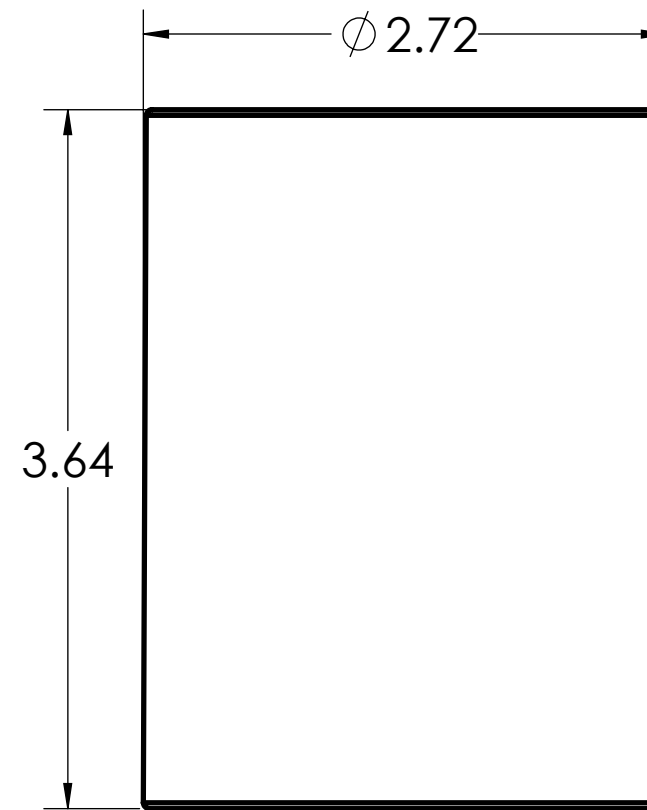

DIMENSIONS SHOWN ARE FOR REFERENCE AND ARE SUBJECT TO CHANGE WITHOUT NOTICE

Kraloy, a Division of Multi Fittings Corp.
under license

PART DESCRIPTION
LLC20 2" PVC LONG LINE CPLG KRALOY

PRODUCT CODE:
078063

UNIT: INCHES UNLESS
DUAL DIMENSION: INCH [METRIC]

SCALE:
NTS

DRAWN: J.C.

DIMENSIONS SHOWN ARE FOR REFERENCE AND ARE SUBJECT TO CHANGE WITHOUT NOTICE

Kraloy, a Division of Multi Fittings Corp.
under license

PART DESCRIPTION
LLC20 2" PVC LONG LINE CPLG KRALOY

PRODUCT CODE: 078063	UNIT: INCHES UNLESS DUAL DIMENSION: INCH [METRIC]	SCALE: NTS
DRAWN: J.C.		