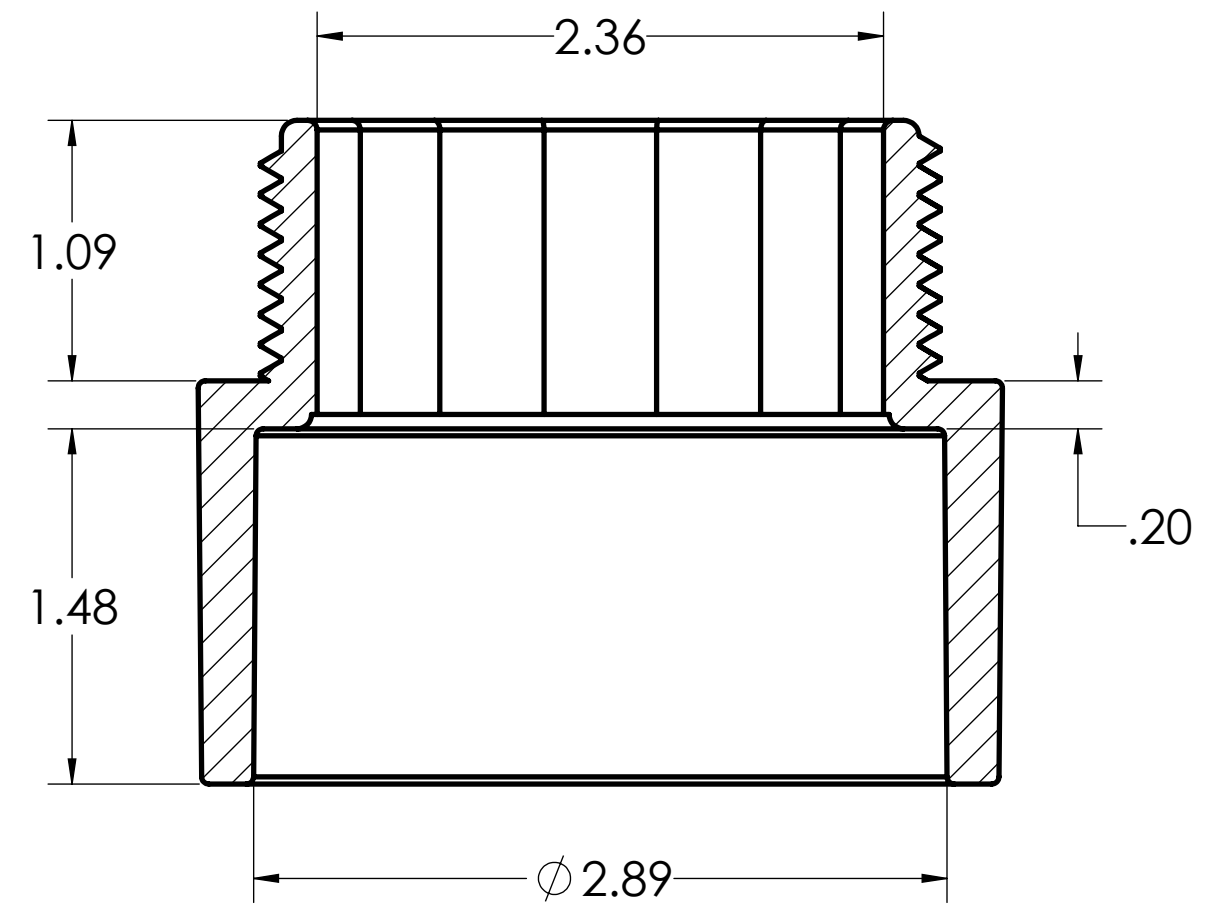

DIMENSIONS SHOWN ARE FOR REFERENCE AND ARE SUBJECT TO CHANGE WITHOUT NOTICE		
Kraloy, a Division of Multi Fittings Corp. under license		
PART DESCRIPTION TA25 2 1/2" PVC TERMINAL ADPT KRALOY		
PRODUCT CODE: 078090	UNIT: INCHES UNLESS DUAL DIMENSION: INCH [METRIC]	SCALE: NTS
DRAWN:	K.D.	