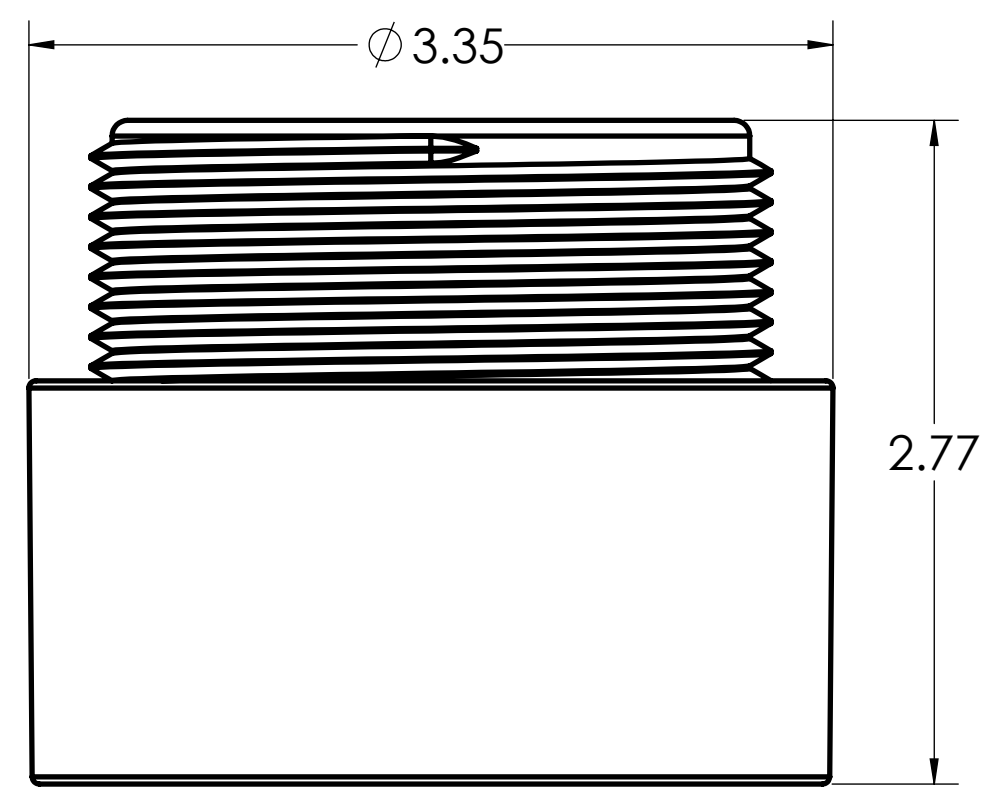

DIMENSIONS SHOWN ARE FOR REFERENCE AND ARE SUBJECT TO CHANGE WITHOUT NOTICE		
Kraloy, a Division of Multi Fittings Corp. under license		
PART DESCRIPTION TA25 2 1/2" PVC TERMINAL ADPT KRALOY		
PRODUCT CODE: 078090	UNIT: INCHES UNLESS DUAL DIMENSION: INCH [METRIC]	SCALE: NTS
DRAWN:	K.D.	