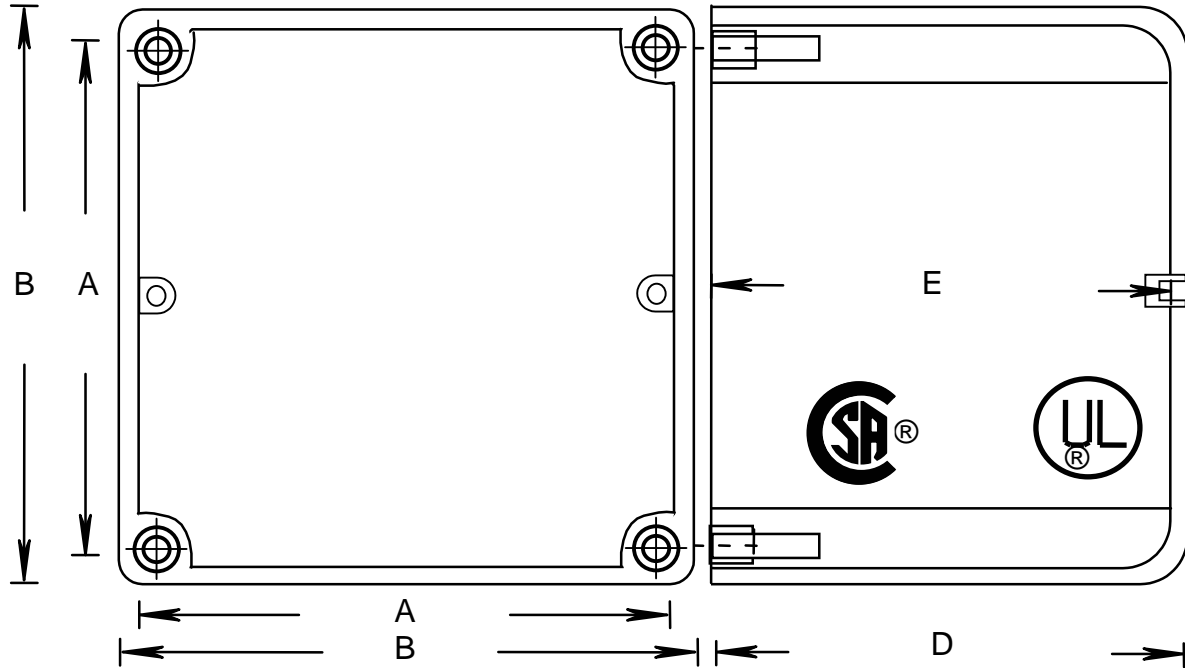

CSA, ULI

RIGID PVC CONDUIT FITTINGS - KRALOY

JB444 JUNCTION BOXES, 078243, 178134

ISSUE DATE:

DATE D'EMISSION: 2004 04 30

SUPERCEDES:

REPLACE: 2002 06 20

3

PART NUMBER	NOMINAL SIZE		A		B		D		E	
	(in)	(mm)	(in)	(mm)	(in)	(mm)	(in)	(mm)	(in)	(mm)
JB 444	4	103	4.000	102	4.375	111	4.187	106	4.000	102

PART NUMBER	NOMINAL SIZE		GASKET CODE	INSERT CODE	SCREW CODE	M.FEET CODE	VOLUME	
	(in)	(mm)					(cu. in)	(cu. cm)
JB 444	4	103	072491	072538(4) 072539(2)	072522(4) 072513(2)	097747	56.0	917

COVER DIMENSIONS

Filename: KRALOY-24.doc
Directory: \\Bersrvbdc\bergen\QC MANUAL
Template: C:\Documents and Settings\joelau\Application
Data\Microsoft\Templates\Normal.dot
Title: SOCKET DIMENSION
Subject:
Author: joe lau
Keywords:
Comments:
Creation Date: 1/2/2001 10:26 AM
Change Number: 11
Last Saved On: 4/14/2004 3:45 PM
Last Saved By: Joe Lau
Total Editing Time: 11 Minutes
Last Printed On: 8/8/2005 12:35 PM
As of Last Complete Printing
Number of Pages: 1
Number of Words: 56 (approx.)
Number of Characters: 324 (approx.)