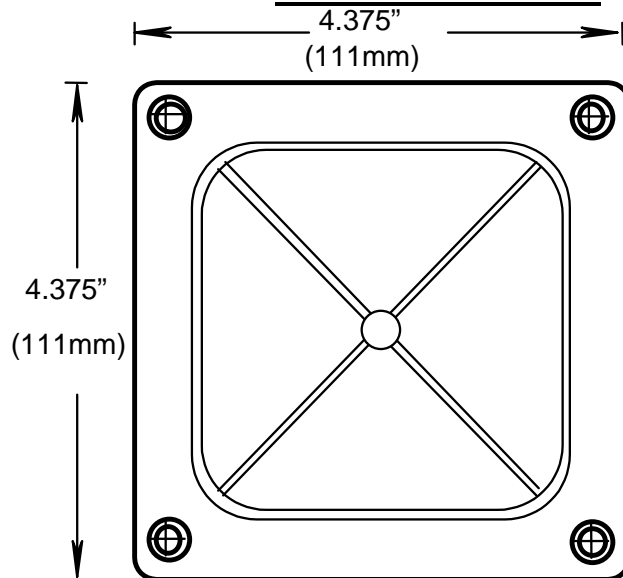

CSA, ULI

RIGID PVC CONDUIT FITTINGS - KRALOY

JB444 JUNCTION BOXES, 078243, 178134

ISSUE DATE:

DATE D'EMISSION: 2004 04 30

SUPERCEDES:

REPLACE: 2002 06 20

3

PART NUMBER	NOMINAL SIZE		A		B		D		E	
	(in)	(mm)	(in)	(mm)	(in)	(mm)	(in)	(mm)	(in)	(mm)
JB 444	4	103	4.000	102	4.375	111	4.187	106	4.000	102

PART NUMBER	NOMINAL SIZE		GASKET CODE	INSERT CODE	SCREW CODE	M.FEET CODE	VOLUME	
	(in)	(mm)					(cu. in)	(cu. cm)
JB 444	4	103	072491	072538(4) 072539(2)	072522(4) 072513(2)	097747	56.0	917

COVER DIMENSIONS

Filename: KRALOY-24.doc
Directory: \\Bersrvbdc\bergen\QC MANUAL
Template: C:\Documents and Settings\joelau\Application
Data\Microsoft\Templates\Normal.dot
Title: SOCKET DIMENSION
Subject:
Author: joe lau
Keywords:
Comments:
Creation Date: 1/2/2001 10:26 AM
Change Number: 11
Last Saved On: 4/14/2004 3:45 PM
Last Saved By: Joe Lau
Total Editing Time: 11 Minutes
Last Printed On: 8/8/2005 12:35 PM
As of Last Complete Printing
Number of Pages: 1
Number of Words: 56 (approx.)
Number of Characters: 324 (approx.)