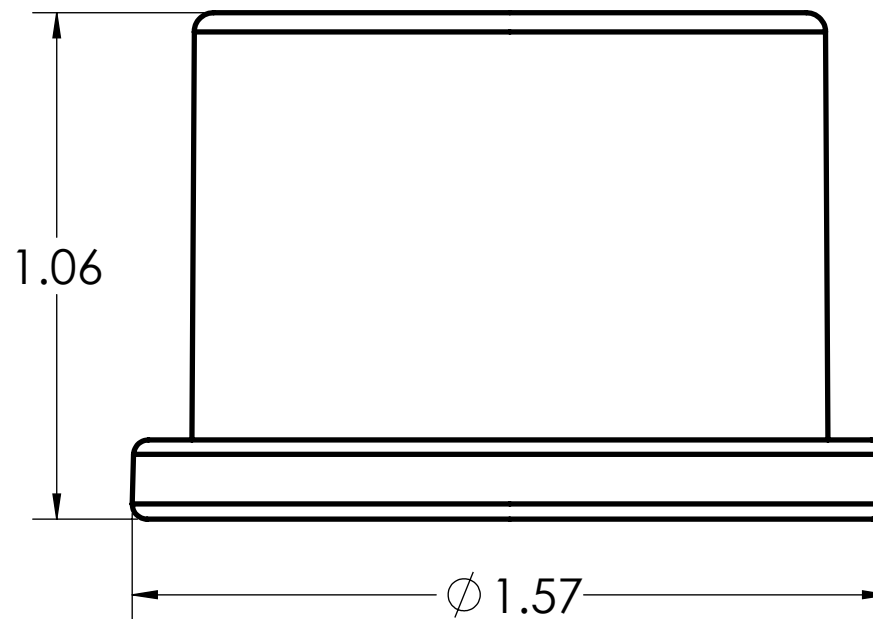

DIMENSIONS SHOWN ARE FOR REFERENCE AND ARE SUBJECT TO CHANGE WITHOUT NOTICE		
<b>Kraloy, a Division of Multi Fittings Corp.</b> under license		
PART DESCRIPTION JBA10 1" PVC JUNCTION BOX ADPT KRALOY		
PRODUCT CODE: 078278	UNIT: INCHES UNLESS DUAL DIMENSION: INCH [METRIC]	SCALE: NTS
DRAWN:	T.Q.	