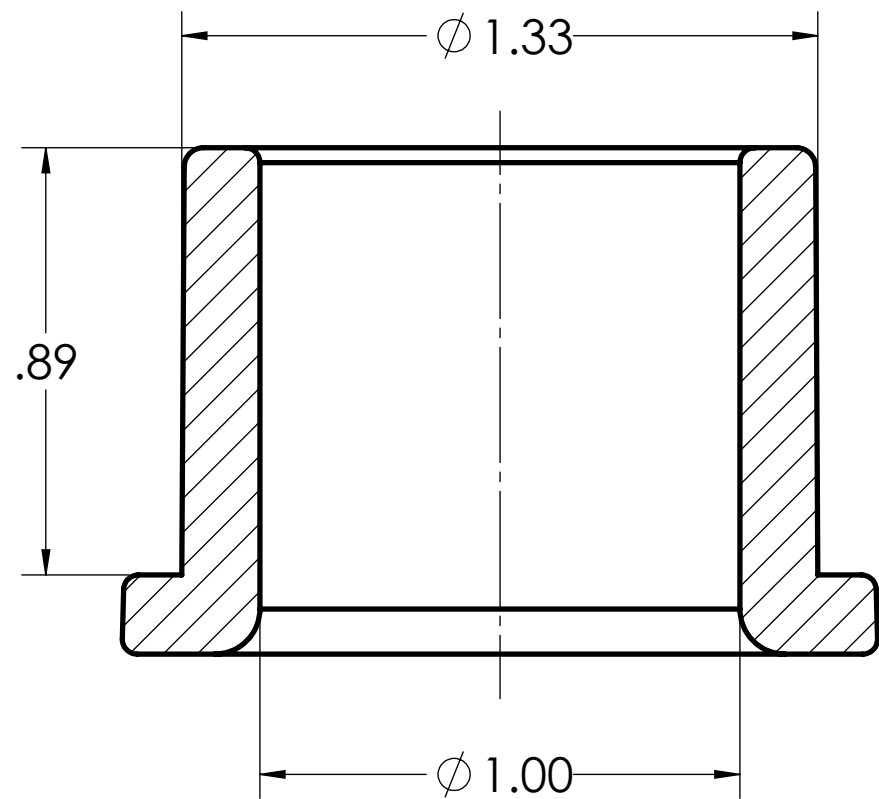

DIMENSIONS SHOWN ARE FOR REFERENCE AND ARE SUBJECT TO CHANGE WITHOUT NOTICE		
<b>Kraloy, a Division of Multi Fittings Corp.</b> under license		
PART DESCRIPTION JBA10 1" PVC JUNCTION BOX ADPT KRALOY		
PRODUCT CODE: 078278	UNIT: INCHES UNLESS DUAL DIMENSION: INCH [METRIC]	SCALE: NTS
DRAWN:	T.Q.	