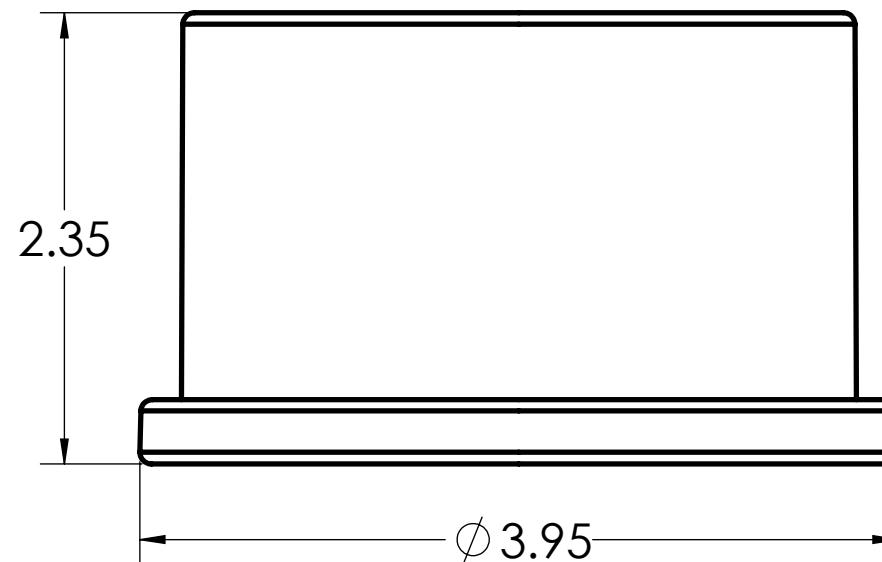

DIMENSIONS SHOWN ARE FOR REFERENCE AND ARE SUBJECT TO CHANGE WITHOUT NOTICE		
<b>Kraloy, a Division of Multi Fittings Corp.</b> under license		
PART DESCRIPTION JBA30 3" PVC JUNCTION BOX ADPT KRALOY		
PRODUCT CODE: 078283	UNIT: INCHES UNLESS DUAL DIMENSION: INCH [METRIC]	SCALE: NTS
DRAWN:	T.Q.	