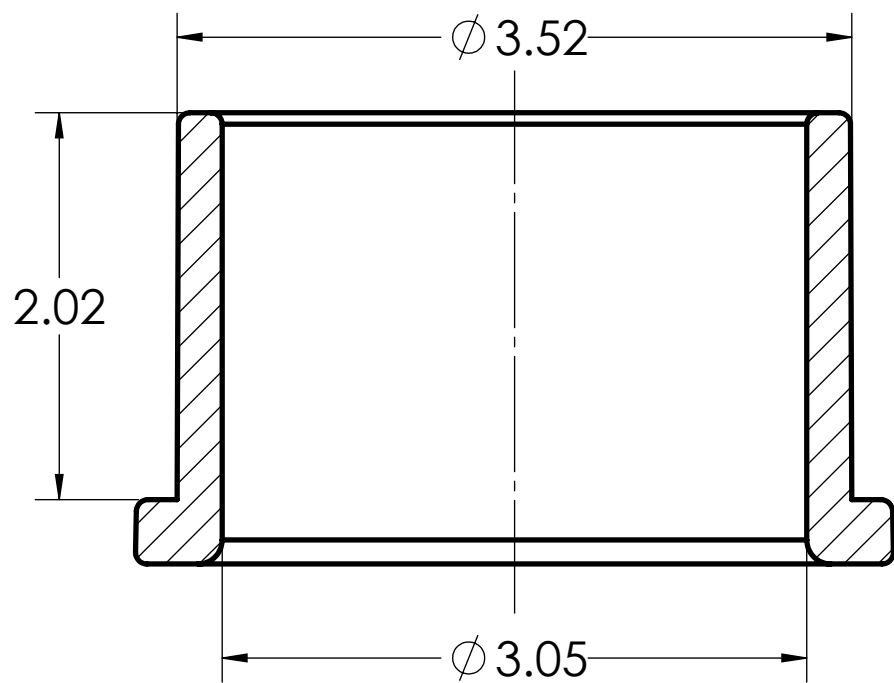

DIMENSIONS SHOWN ARE FOR REFERENCE AND ARE SUBJECT TO CHANGE WITHOUT NOTICE		
<b>Kraloy, a Division of Multi Fittings Corp.</b> under license		
PART DESCRIPTION JBA30 3" PVC JUNCTION BOX ADPT KRALOY		
PRODUCT CODE: 078283	UNIT: INCHES UNLESS DUAL DIMENSION: INCH [METRIC]	SCALE: NTS
DRAWN:	T.Q.	