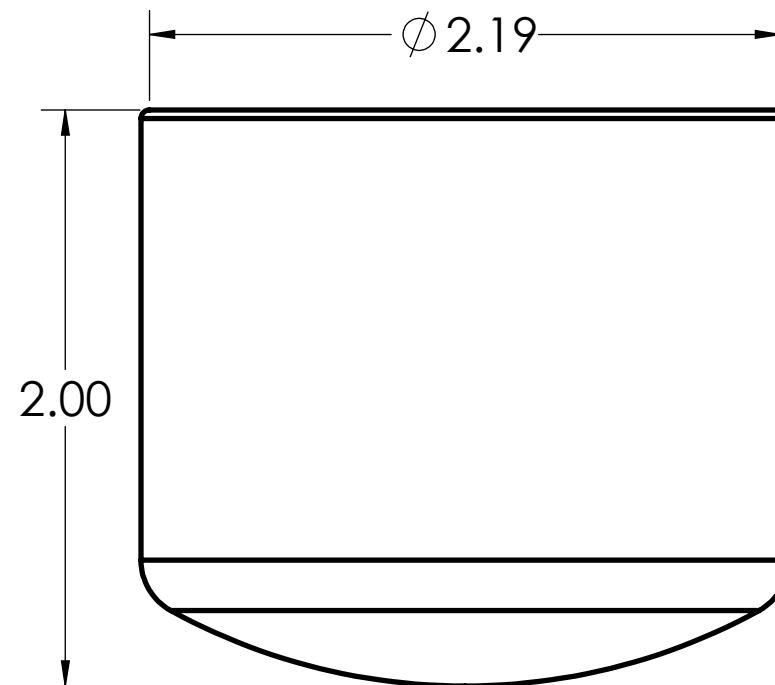

DIMENSIONS SHOWN ARE FOR REFERENCE AND ARE SUBJECT TO CHANGE WITHOUT NOTICE		
Kraloy, a Division of Multi Fittings Corp. under license		
PART DESCRIPTION EC15 1 1/2" PVC END CAP KRALOY		
PRODUCT CODE: 078318	UNIT: INCHES UNLESS DUAL DIMENSION: INCH [METRIC]	SCALE: NTS
DRAWN:	T.Q.	