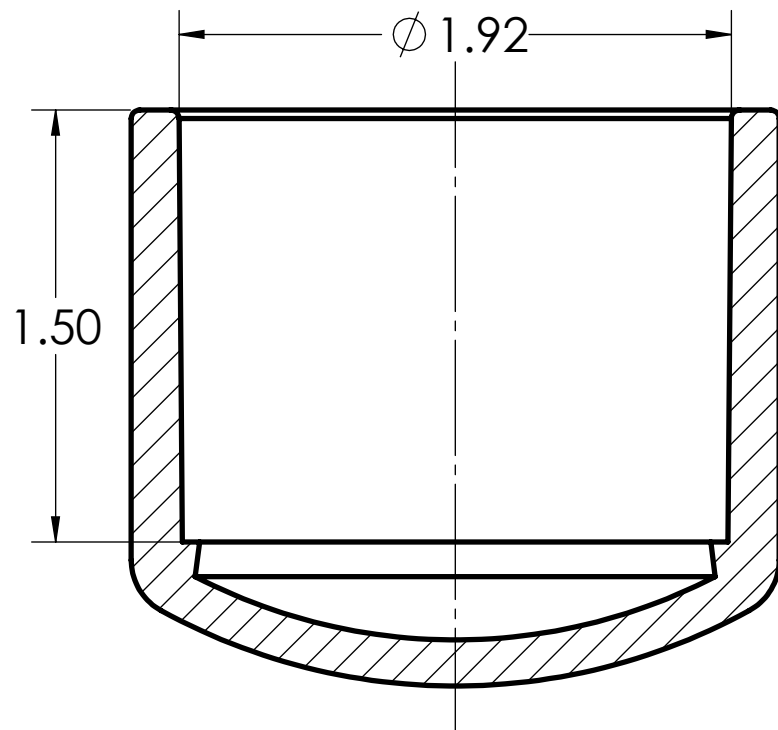

DIMENSIONS SHOWN ARE FOR REFERENCE AND ARE SUBJECT TO CHANGE WITHOUT NOTICE		
Kraloy, a Division of Multi Fittings Corp. under license		
PART DESCRIPTION EC15 1 1/2" PVC END CAP KRALOY		
PRODUCT CODE: 078318	UNIT: INCHES UNLESS DUAL DIMENSION: INCH [METRIC]	SCALE: NTS
DRAWN:	T.Q.	