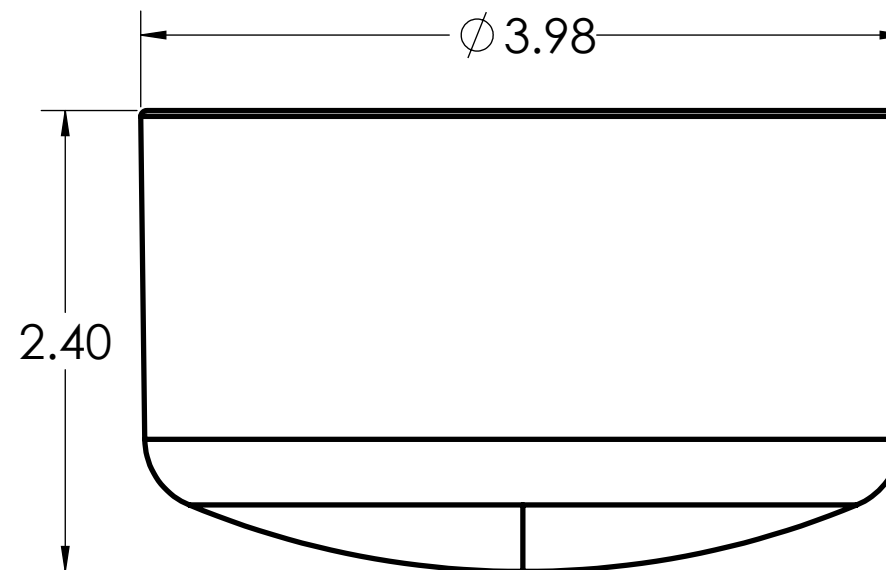

DIMENSIONS SHOWN ARE FOR REFERENCE AND ARE SUBJECT TO CHANGE WITHOUT NOTICE		
<b>Kraloy, a Division of Multi Fittings Corp.</b> under license		
PART DESCRIPTION EC30 3" PVC END CAP KRALOY		
PRODUCT CODE: 078321	UNIT: INCHES UNLESS DUAL DIMENSION: INCH [METRIC]	SCALE: NTS
DRAWN:	T.Q.	