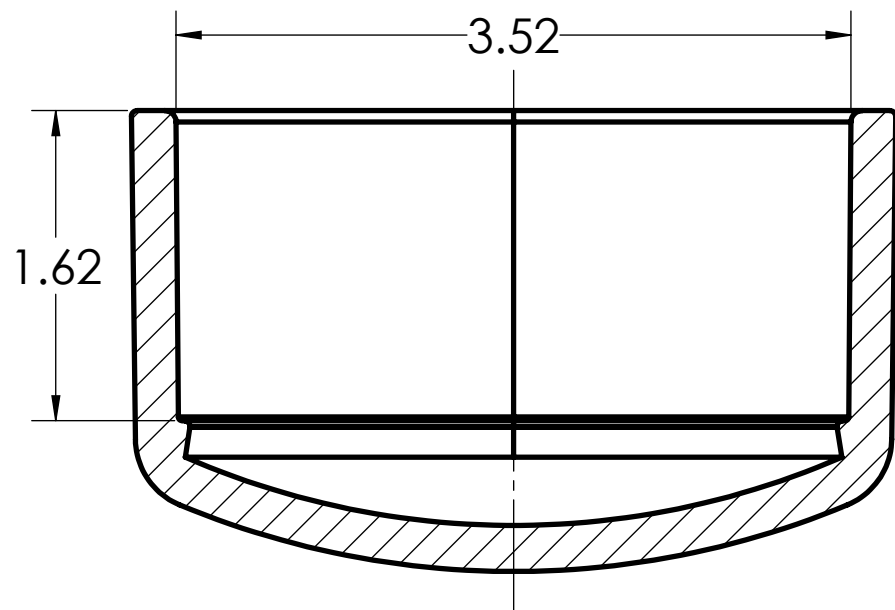

DIMENSIONS SHOWN ARE FOR REFERENCE AND ARE SUBJECT TO CHANGE WITHOUT NOTICE		
<b>Kraloy, a Division of Multi Fittings Corp.</b> under license		
PART DESCRIPTION EC30 3" PVC END CAP KRALOY		
PRODUCT CODE: 078321	UNIT: INCHES UNLESS DUAL DIMENSION: INCH [METRIC]	SCALE: NTS
DRAWN:	T.Q.	