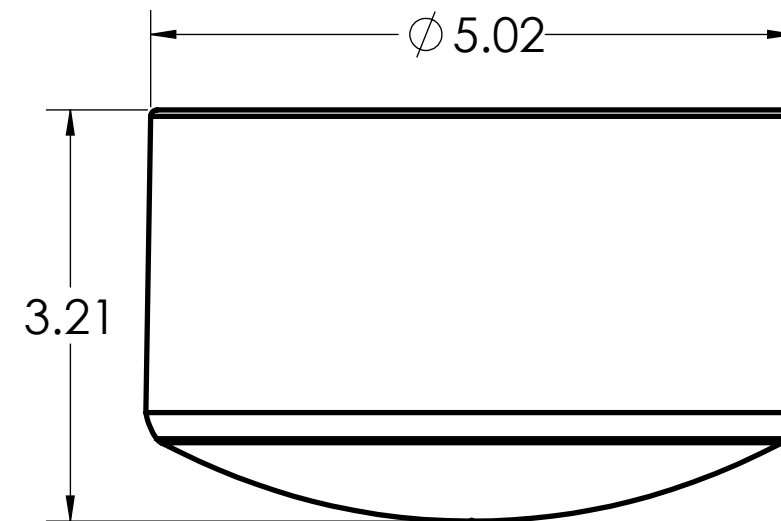

DIMENSIONS SHOWN ARE FOR REFERENCE AND ARE SUBJECT TO CHANGE WITHOUT NOTICE		
<b>Kraloy, a Division of Multi Fittings Corp.</b> under license		
PART DESCRIPTION EC40 4" PVC END CAP KRALOY		
PRODUCT CODE: 078323	UNIT: INCHES UNLESS DUAL DIMENSION: INCH [METRIC]	SCALE: NTS
DRAWN:	T.Q.	