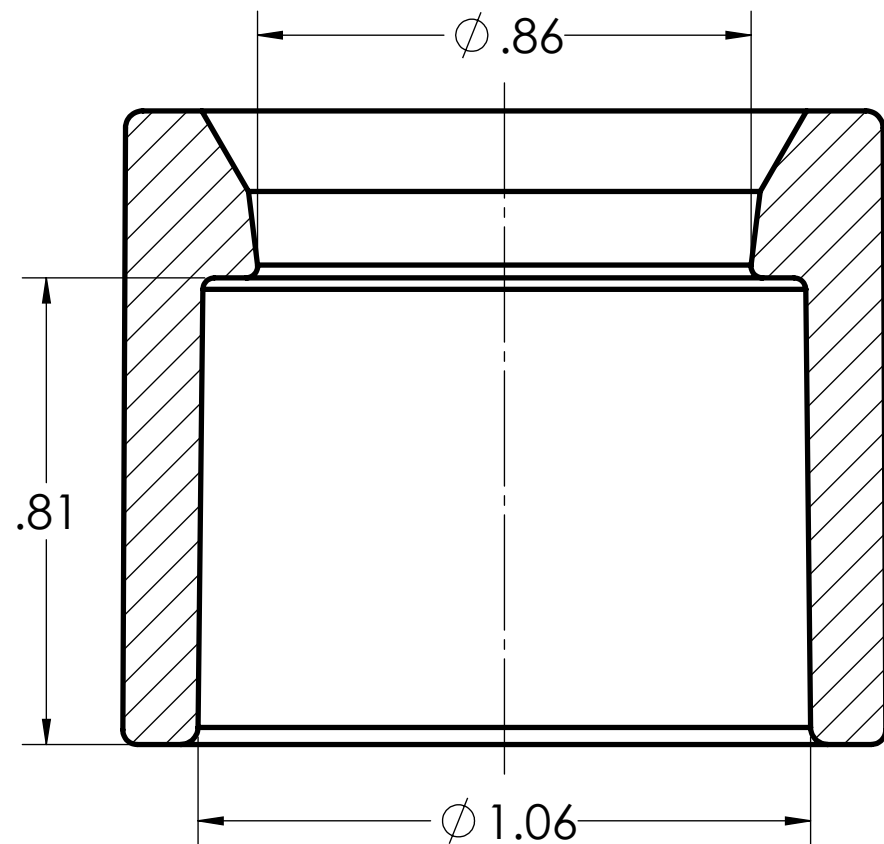

DIMENSIONS SHOWN ARE FOR REFERENCE AND ARE SUBJECT TO CHANGE WITHOUT NOTICE		
<b>Kraloy, a Division of Multi Fittings Corp.</b> under license		
PART DESCRIPTION MR1007 1"x3/4" PVC RED. BUSHING KRALOY		
PRODUCT CODE: 078355	UNIT: INCHES UNLESS DUAL DIMENSION: INCH [METRIC]	SCALE: NTS
DRAWN:	A.R.	