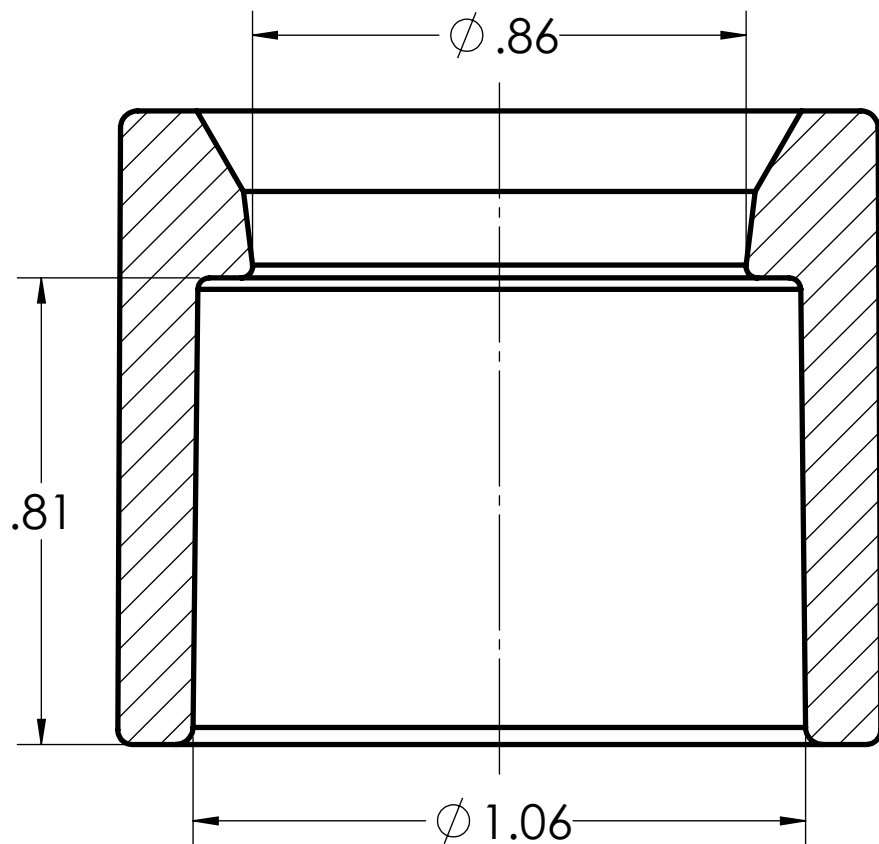

DIMENSIONS SHOWN ARE FOR REFERENCE AND ARE SUBJECT TO CHANGE WITHOUT NOTICE		
Kraloy, a Division of Multi Fittings Corp. under license		
PART DESCRIPTION MR1007 1"x3/4" PVC RED. BUSHING KRALOY		
PRODUCT CODE: 078355	UNIT: INCHES UNLESS DUAL DIMENSION: INCH [METRIC]	SCALE: NTS
DRAWN:	A.R.	