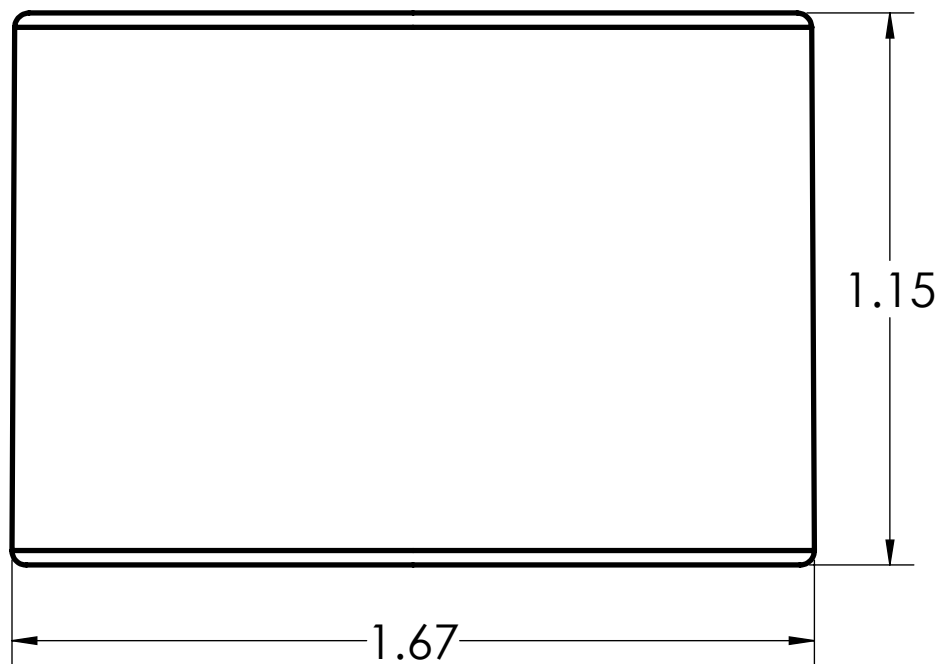

DIMENSIONS SHOWN ARE FOR REFERENCE AND ARE SUBJECT TO CHANGE WITHOUT NOTICE		
<b>Kraloy, a Division of Multi Fittings Corp.</b> under license		
PART DESCRIPTION MR1210 1 1/4"x1" PVC RED. BUSHING KRALOY		
PRODUCT CODE: 078357	UNIT: INCHES UNLESS DUAL DIMENSION: INCH [METRIC]	SCALE: NTS
DRAWN:	A.R.	