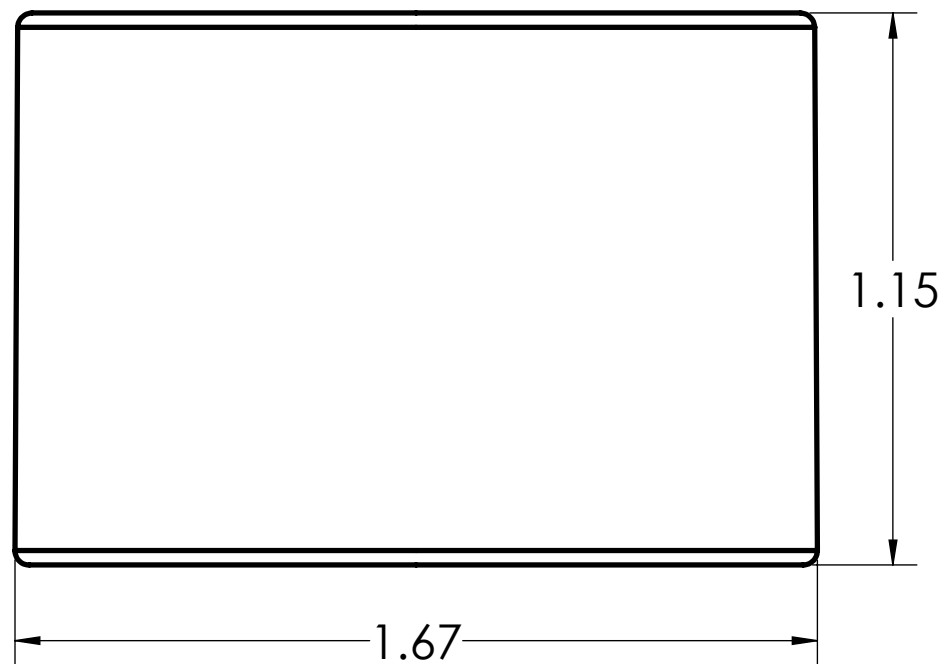

DIMENSIONS SHOWN ARE FOR REFERENCE AND ARE SUBJECT TO CHANGE WITHOUT NOTICE		
Kraloy, a Division of Multi Fittings Corp. under license		
PART DESCRIPTION MR1210 1 1/4"x1" PVC RED. BUSHING KRALOY		
PRODUCT CODE: 078357	UNIT: INCHES UNLESS DUAL DIMENSION: INCH [METRIC]	SCALE: NTS
DRAWN:	A.R.	