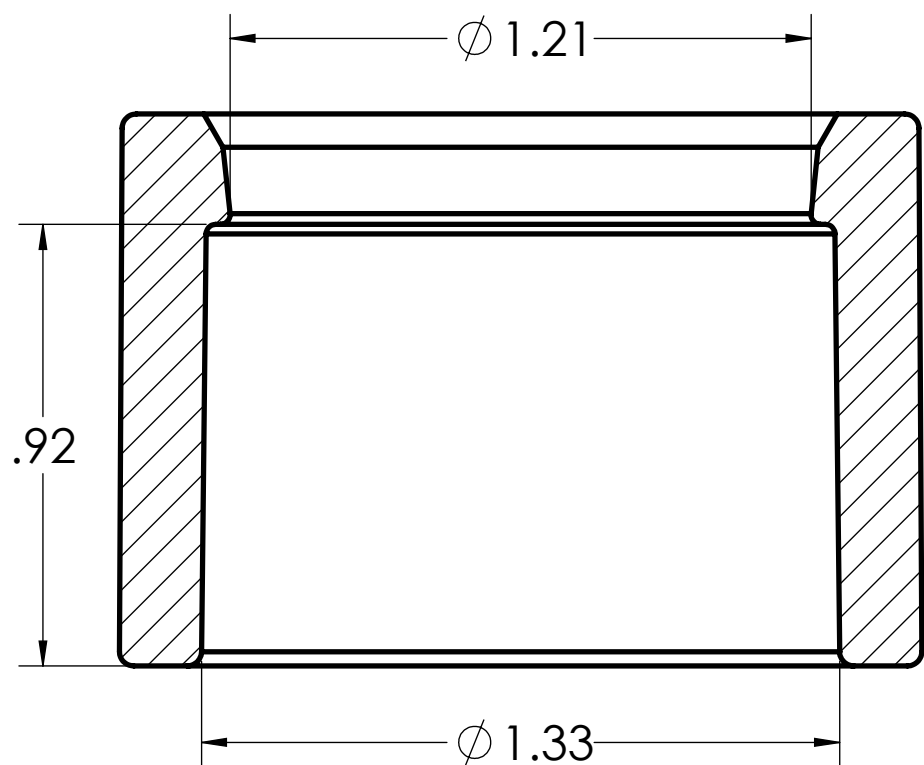

DIMENSIONS SHOWN ARE FOR REFERENCE AND ARE SUBJECT TO CHANGE WITHOUT NOTICE		
Kraloy, a Division of Multi Fittings Corp. under license		
PART DESCRIPTION MR1210 1 1/4"x1" PVC RED. BUSHING KRALOY		
PRODUCT CODE: 078357	UNIT: INCHES UNLESS DUAL DIMENSION: INCH [METRIC]	SCALE: NTS
DRAWN:	A.R.	