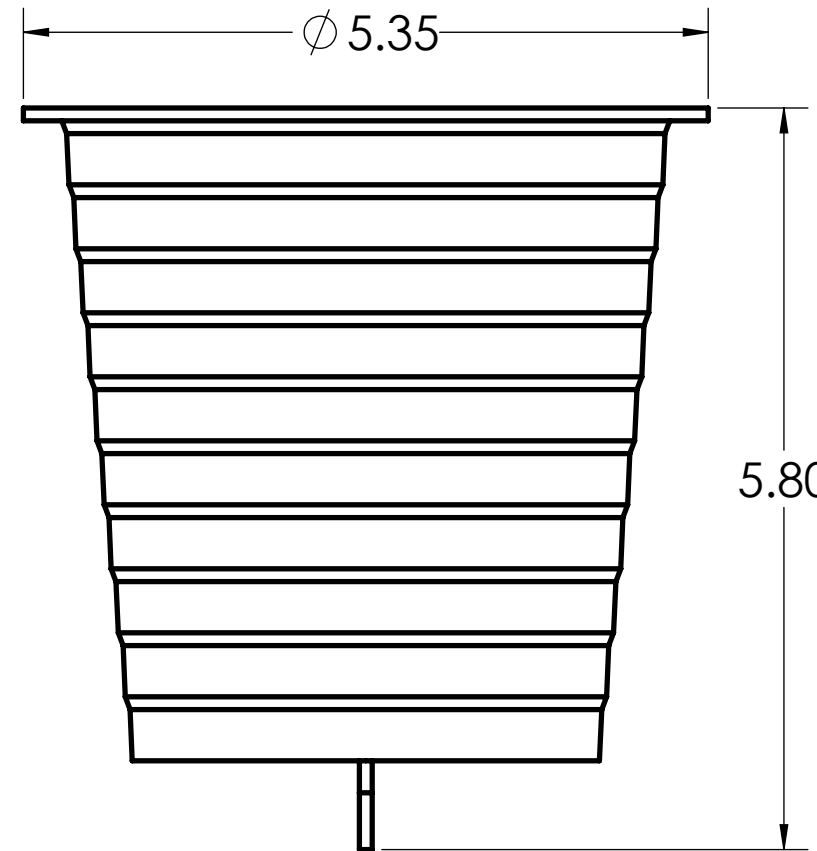

DIMENSIONS SHOWN ARE FOR REFERENCE AND ARE SUBJECT TO CHANGE WITHOUT NOTICE		
<b>Kraloy, a Division of Multi Fittings Corp.</b> under license		
PART DESCRIPTION UTP40 4" PE TAPERED PLUG KRALOY		
PRODUCT CODE: 078427	UNIT: INCHES UNLESS DUAL DIMENSION: INCH [METRIC]	SCALE: NTS
DRAWN:	J.C.	