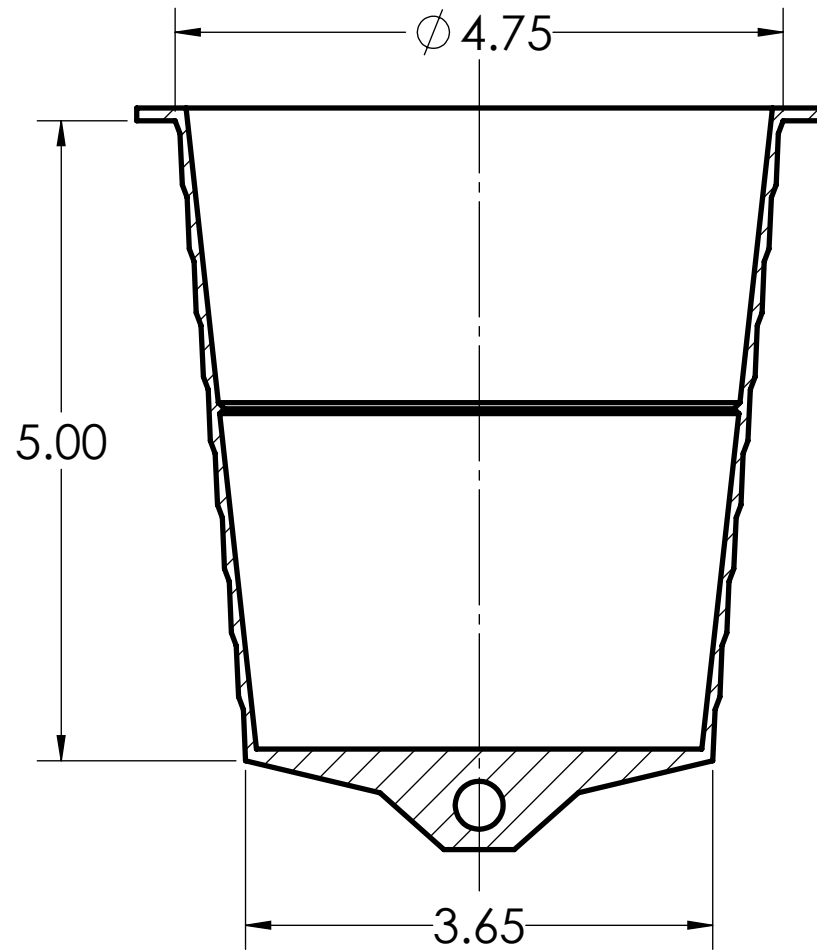

DIMENSIONS SHOWN ARE FOR REFERENCE AND ARE SUBJECT TO CHANGE WITHOUT NOTICE		
<b>Kraloy, a Division of Multi Fittings Corp.</b> under license		
PART DESCRIPTION UTP40 4" PE TAPERED PLUG KRALOY		
PRODUCT CODE: 078427	UNIT: INCHES UNLESS DUAL DIMENSION: INCH [METRIC]	SCALE: NTS
DRAWN:	J.C.	