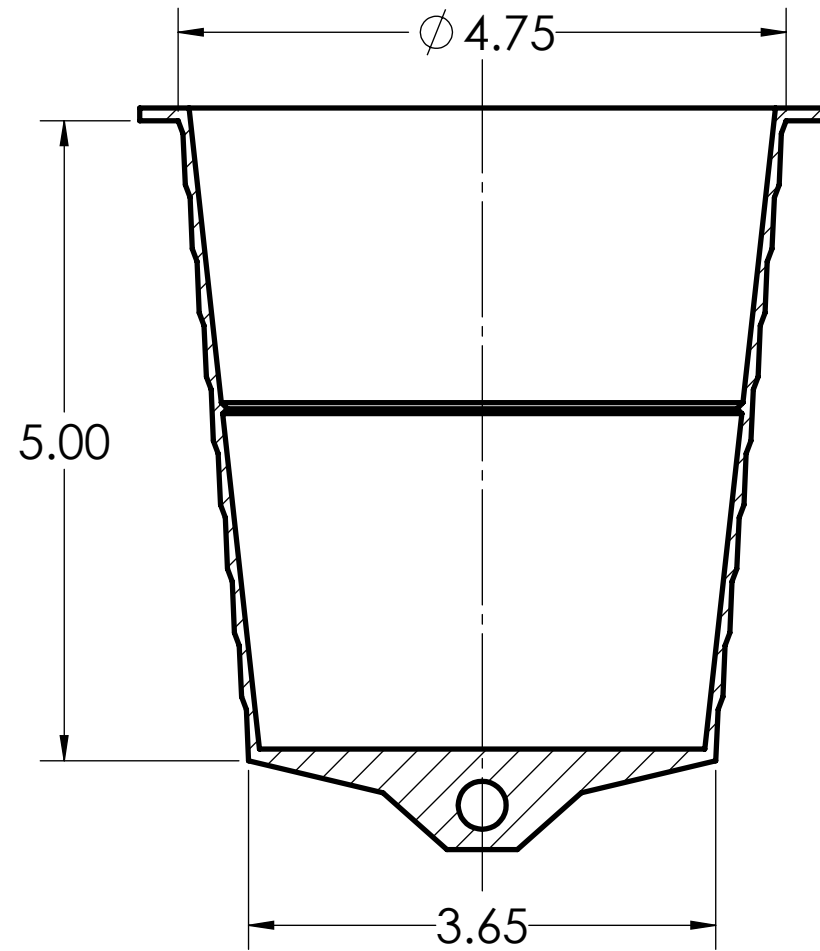

DIMENSIONS SHOWN ARE FOR REFERENCE AND ARE SUBJECT TO CHANGE WITHOUT NOTICE		
<b>Kraloy, a Division of Multi Fittings Corp.</b> under license		
PART DESCRIPTION UTP40 4" PE TAPERED PLUG KRALOY		
PRODUCT CODE: 078427	UNIT: INCHES UNLESS DUAL DIMENSION: INCH [METRIC]	SCALE: NTS
DRAWN:	J.C.	