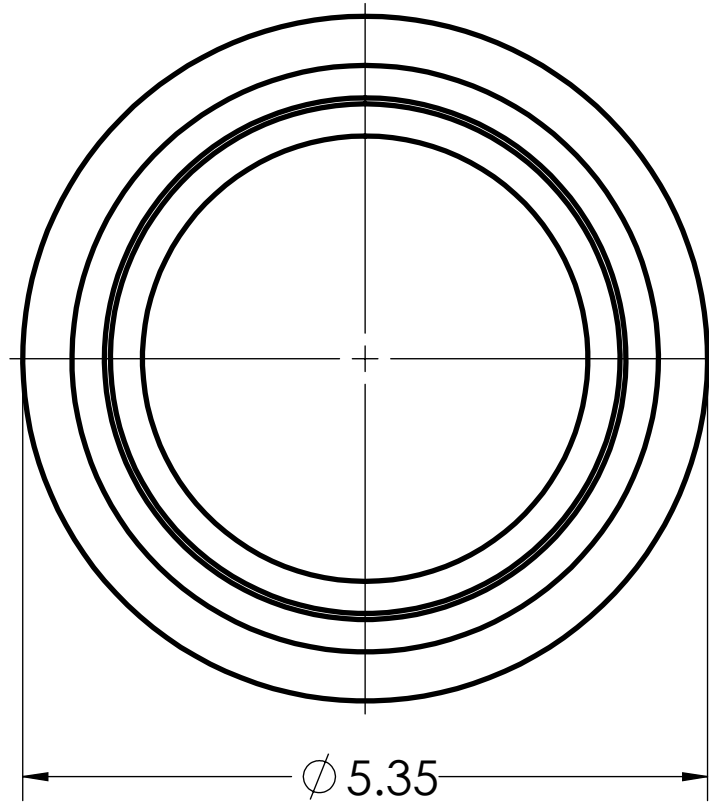

DIMENSIONS SHOWN ARE FOR REFERENCE AND ARE SUBJECT TO CHANGE WITHOUT NOTICE		
<b>Kraloy, a Division of Multi Fittings Corp.</b> under license		
PART DESCRIPTION UTP40 4" PE TAPERED PLUG KRALOY		
PRODUCT CODE: 078427	UNIT: INCHES UNLESS DUAL DIMENSION: INCH [METRIC]	SCALE: NTS
DRAWN:	J.C.	