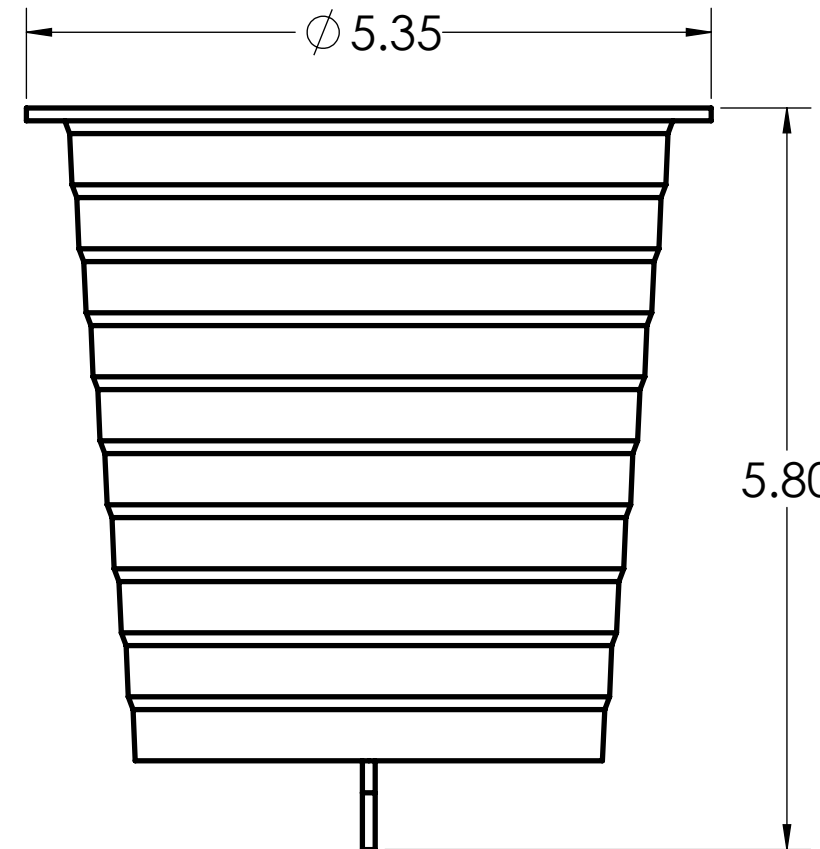

DIMENSIONS SHOWN ARE FOR REFERENCE AND ARE SUBJECT TO CHANGE WITHOUT NOTICE		
<b>Kraloy, a Division of Multi Fittings Corp.</b> under license		
PART DESCRIPTION UTP40 4" PE TAPERED PLUG KRALOY		
PRODUCT CODE: 078427	UNIT: INCHES UNLESS DUAL DIMENSION: INCH [METRIC]	SCALE: NTS
DRAWN:	J.C.	