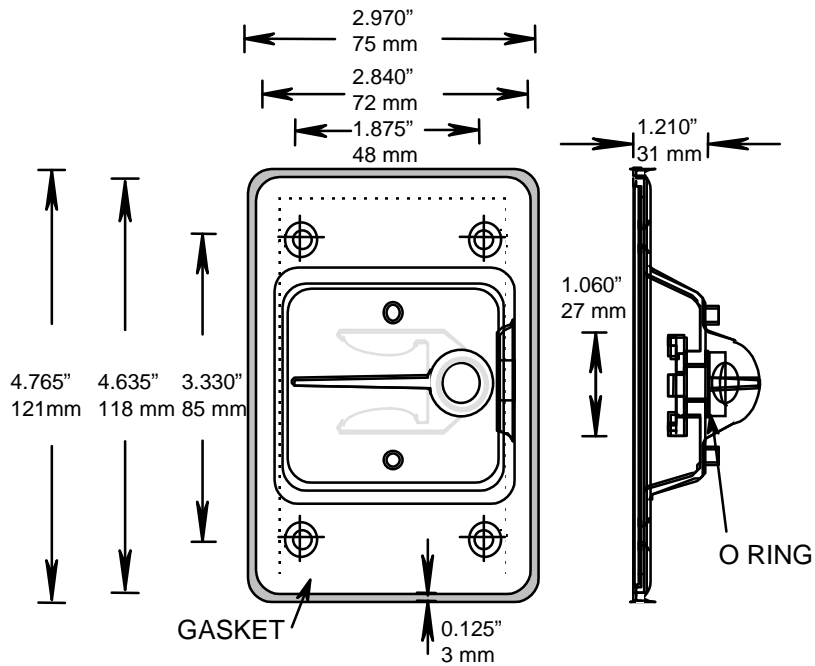

CSA, UL

RIGID PVC CONDUIT FITTINGS - KRALOY

VSC15/10 SINGLE GANG TOGGLE SWITCH
COVERS, 078900, 178141

ISSUE DATE:

DATE D'EMISSION: 2007 06 30

SUPERCEDES:

REPLACE: 2004 04 30

3

PART DESCRIPTION	PART CODE	QUANTITY
SINGLE GANG GASKET	097982	1
6-32x1/2 PAN SLOT SCREW	072520	4
HANDLE FOR VSC15/10	097983	1
3/8" O-RING #12	072281	1

TOGGLE DIMENSIONS: Red Handle (L X W) = 2" X 1" (50.8mm X 25.4mm)
 Raised Portion of Cover (L X W X D) = 4 3/4" X 2" X 1" (120.7mm X 50.8mm X 25.4mm)