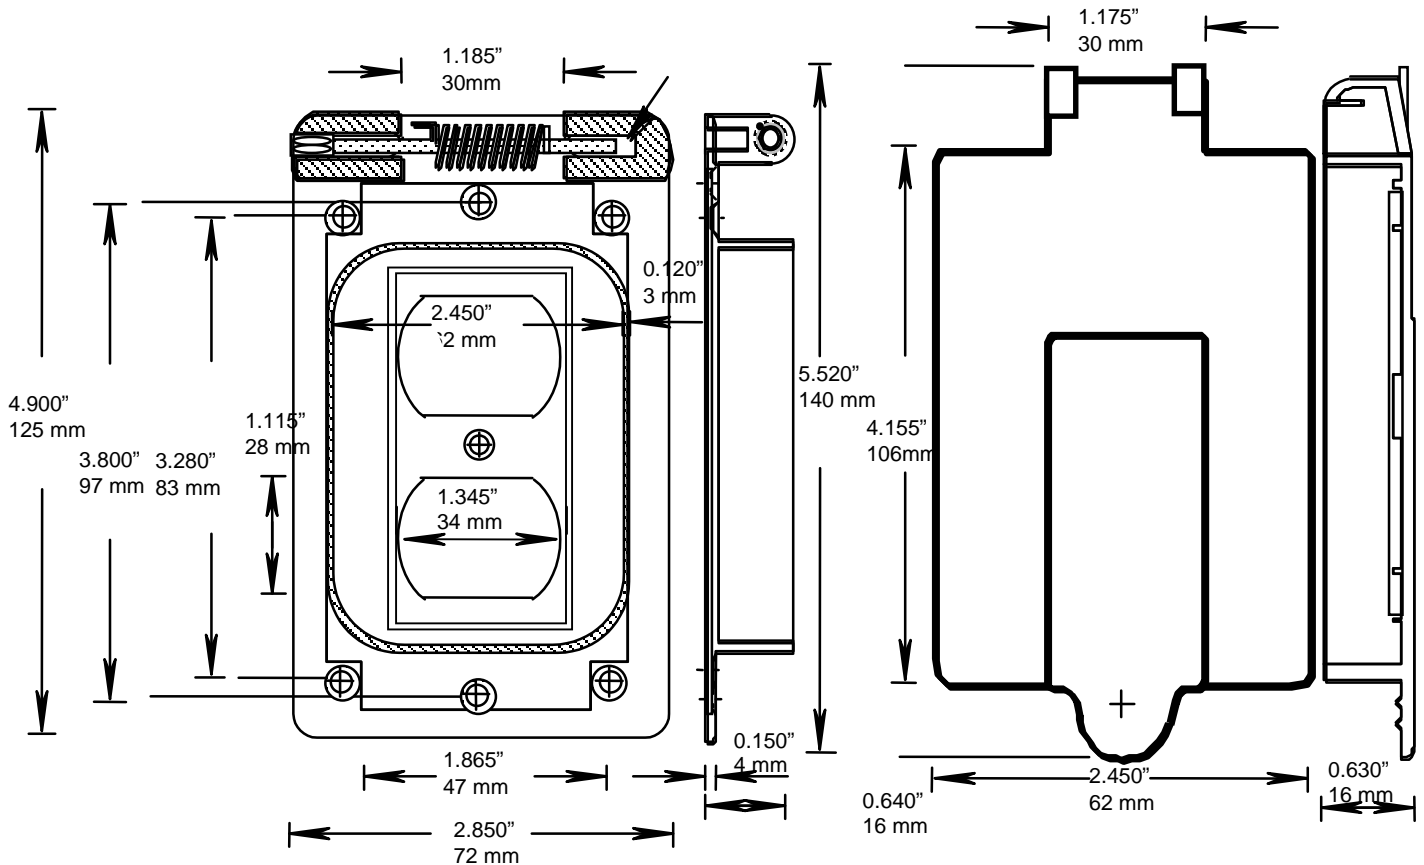

**PARTS LIST:**

072837 (1), W SERIES BASE GASKET

072836 (1), W SERIES COVER GASKET

172652 (4), 6-32 X 17/32 QUADREX SCREWS

072544 (1), BRASS HINGE PINS

072548 (1), TORSION SPRING

CSA, UL

RIGID PVC CONDUIT FITTINGS - KRALOY

WDR15/10 SINGLE GANG DUPLEX  
RECEPTACLE COVERS

ISSUE DATE:

DATE D'EMISSION: 2007 06 30

SUPERCEDES:

REPLACE: 2002 01 15

2

PRODUCT CODE	PART NUMBER
078843	WDR15/10 (WHT)
078901	WDR15/10
178049	WDR15/10 (BULK)

**PARTS LIST:**

072837 (1), W SERIES BASE GASKET

072836 (1), W SERIES COVER GASKET

172652 (4), 6-32 X 17/32 QUADREX SCREWS

072544 (1), BRASS HINGE PINS

072548 (1), TORSION SPRING