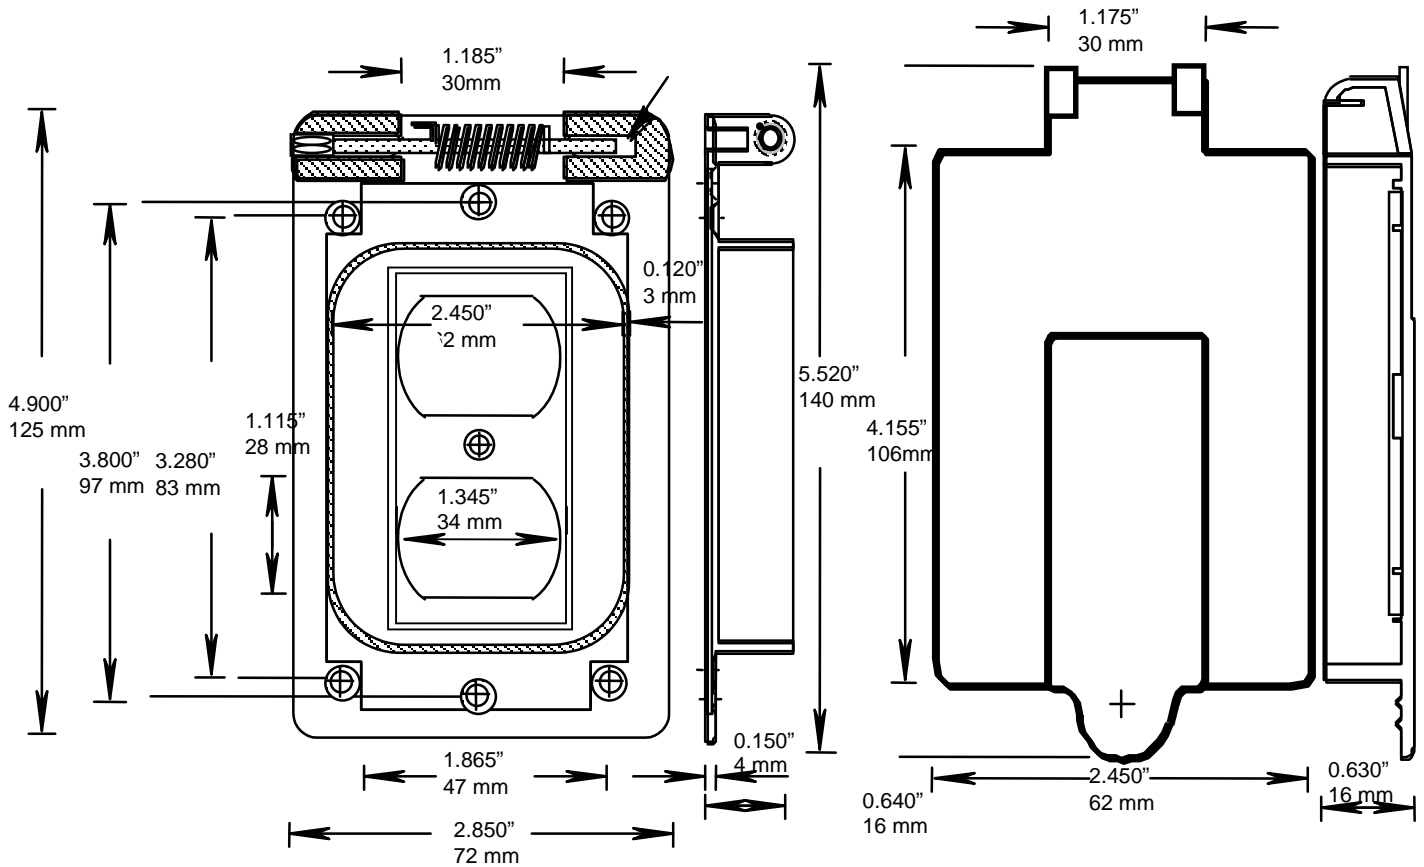

CSA, UL

RIGID PVC CONDUIT FITTINGS - KRALOY

WDR15/10 SINGLE GANG DUPLEX  
RECEPTACLE COVERS

ISSUE DATE:

DATE D'EMISSION: 2007 06 30

SUPERCEDES:

REPLACE: 2002 01 15

2

PRODUCT CODE	PART NUMBER
078843	WDR15/10 (WHT)
078901	WDR15/10
178049	WDR15/10 (BULK)

**PARTS LIST:**

072837 (1), W SERIES BASE GASKET

072836 (1), W SERIES COVER GASKET

172652 (4), 6-32 X 17/32 QUADREX SCREWS

072544 (1), BRASS HINGE PINS

072548 (1), TORSION SPRING

CSA, UL

RIGID PVC CONDUIT FITTINGS - KRALOY

WDR15/10 SINGLE GANG DUPLEX  
RECEPTACLE COVERS

ISSUE DATE:

DATE D'EMISSION: 2007 06 30

SUPERCEDES:

REPLACE: 2002 01 15

PRODUCT CODE	PART NUMBER
078843	WDR15/10 (WHT)
078901	WDR15/10
178049	WDR15/10 (BULK)

**PARTS LIST:**

072837 (1), W SERIES BASE GASKET

072836 (1), W SERIES COVER GASKET

172652 (4), 6-32 X 17/32 QUADREX SCREWS