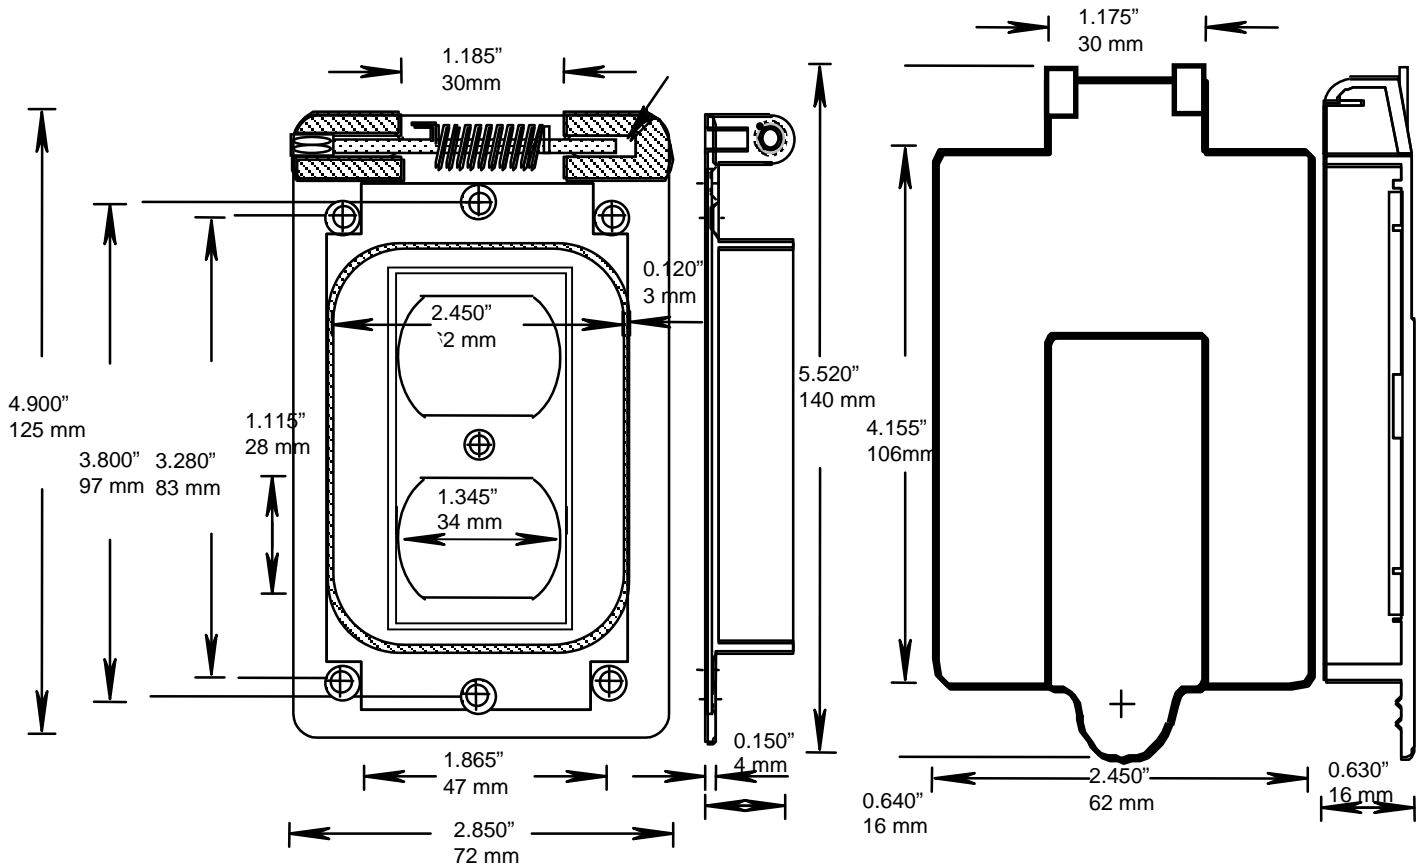

CSA, UL

RIGID PVC CONDUIT FITTINGS - KRALOY

WDR15/10 SINGLE GANG DUPLEX  
RECEPTACLE COVERS

ISSUE DATE:

DATE D'EMISSION: 2007 06 30

SUPERCEDES:

REPLACE: 2002 01 15

PRODUCT CODE	PART NUMBER
078843	WDR15/10 (WHT)
078901	WDR15/10
178049	WDR15/10 (BULK)

**PARTS LIST:**

072837 (1), W SERIES BASE GASKET

072836 (1), W SERIES COVER GASKET

172652 (4), 6-32 X 17/32 QUADREX SCREWS

072544 (1), BRASS HINGE PINS

072548 (1), TORSION SPRING

CSA, UL

RIGID PVC CONDUIT FITTINGS - KRALOY

WDR15/10 SINGLE GANG DUPLEX  
RECEPTACLE COVERS

ISSUE DATE:

DATE D'EMISSION: 2007 06 30

SUPERCEDES:

REPLACE: 2002 01 15

2

PRODUCT CODE	PART NUMBER
078843	WDR15/10 (WHT)
078901	WDR15/10
178049	WDR15/10 (BULK)

**PARTS LIST:**

072837 (1), W SERIES BASE GASKET

072836 (1), W SERIES COVER GASKET

172652 (4), 6-32 X 17/32 QUADREX SCREWS

072544 (1), BRASS HINGE PINS

072548 (1), TORSION SPRING