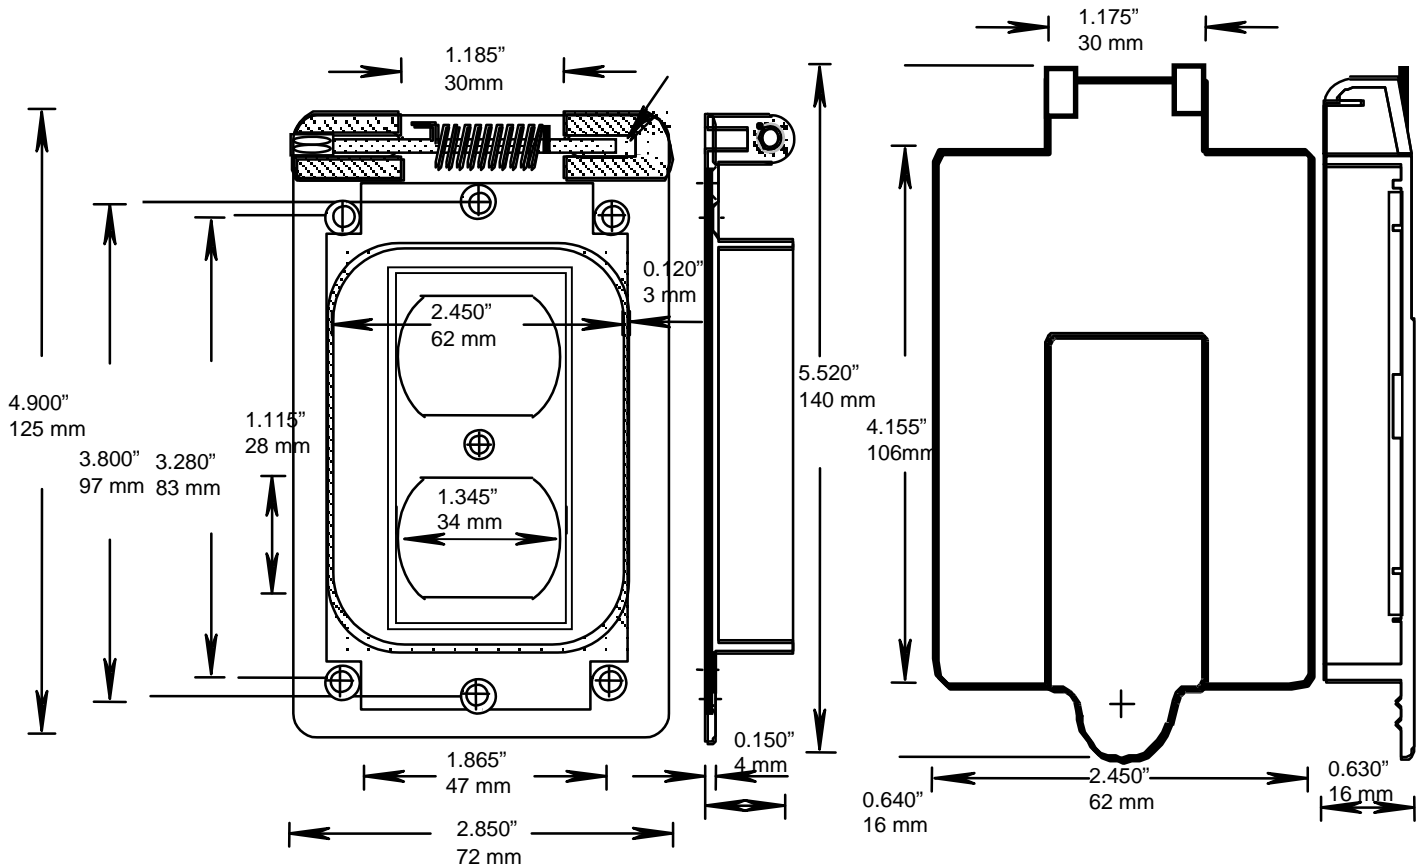

RIGID PVC CONDUIT FITTINGS - KRALOY

**WDR15/10 SINGLE GANG DUPLEX
RECEPTACLE COVERS**

ISSUE DATE:
DATE D'EMISSION: 2007 06 30

SUPERCEDES:
REPLACE: 2002 01 15

PRODUCT CODE	PART NUMBER
078843	WDR15/10 (WHT)
078901	WDR15/10
178049	WDR15/10 (BULK)

PARTS LIST:

- 072837 (1), W SERIES BASE GASKET
- 072836 (1), W SERIES COVER GASKET
- 172652 (4), 6-32 X 17/32 QUADREX SCREWS
- 072544 (1), BRASS HINGE PINS
- 072548 (1), TORSION SPRING

RIGID PVC CONDUIT FITTINGS - KRALOY

**WDR15/10 SINGLE GANG DUPLEX
RECEPTACLE COVERS**

ISSUE DATE:
DATE D'EMISSION: 2007 06 30

SUPERCEDES:
REMPLECE: 2002 01 15

PRODUCT CODE	PART NUMBER
078843	WDR15/10 (WHT)
078901	WDR15/10
178049	WDR15/10 (BULK)

PARTS LIST:

- 072837 (1), W SERIES BASE GASKET
- 072836 (1), W SERIES COVER GASKET
- 172652 (4), 6-32 X 17/32 QUADREX SCREWS
- 072544 (1), BRASS HINGE PINS
- 072548 (1), TORSION SPRING