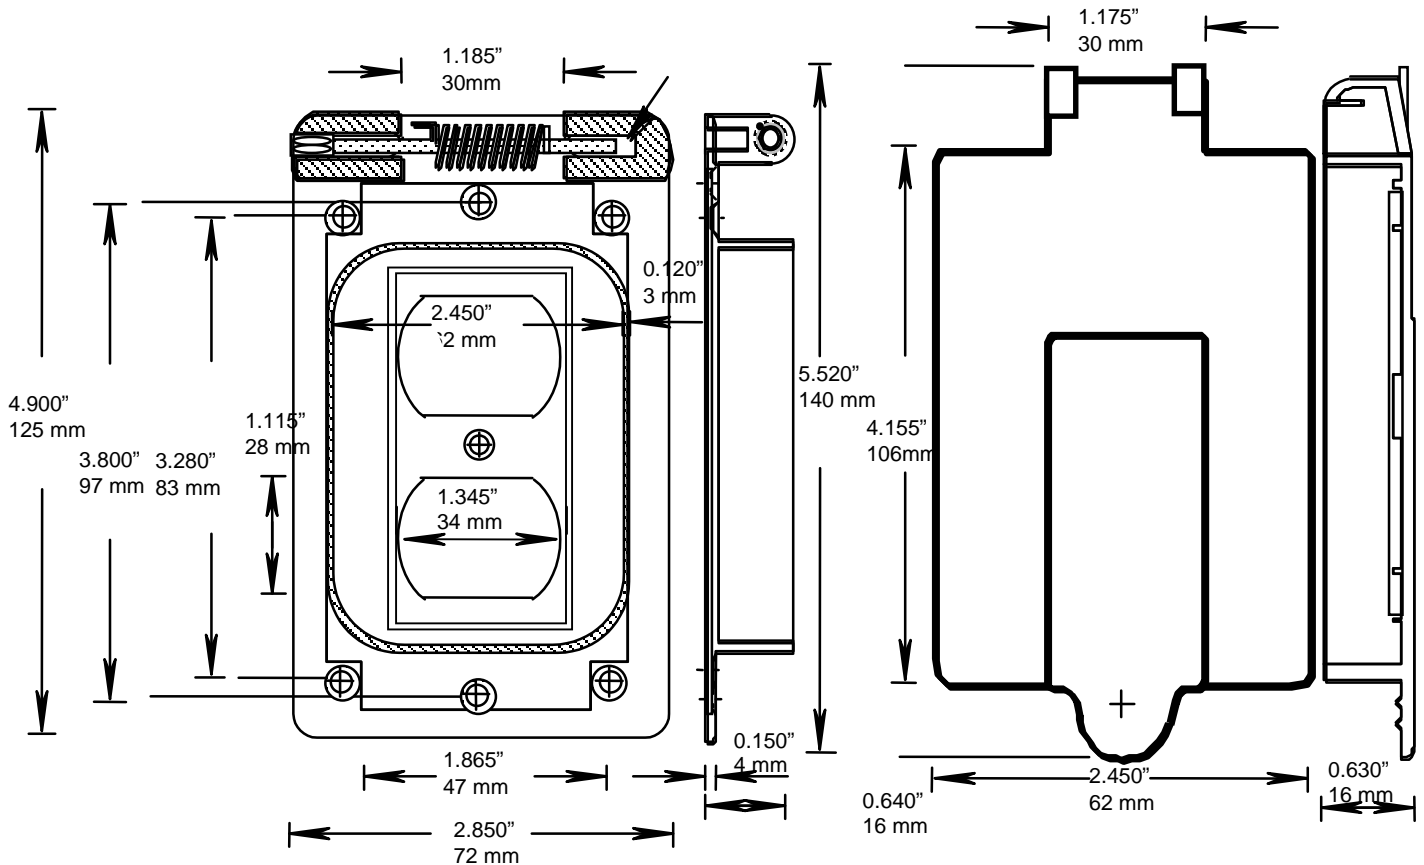

PRODUCT CODE	PART NUMBER
078843	WDR15/10 (WHT)
078901	WDR15/10
178049	WDR15/10 (BULK)

**PARTS LIST:**

072837 (1), W SERIES BASE GASKET

072836 (1), W SERIES COVER GASKET

172652 (4), 6-32 X 17/32 QUADREX SCREWS

072544 (1), BRASS HINGE PINS

072548 (1), TORSION SPRING

CSA, UL

RIGID PVC CONDUIT FITTINGS - KRALOY

WDR15/10 SINGLE GANG DUPLEX  
RECEPTACLE COVERS

ISSUE DATE:

DATE D'EMISSION: 2007 06 30

SUPERCEDES:

REPLACE: 2002 01 15

PRODUCT CODE	PART NUMBER
078843	WDR15/10 (WHT)
078901	WDR15/10
178049	WDR15/10 (BULK)

**PARTS LIST:**

072837 (1), W SERIES BASE GASKET

072836 (1), W SERIES COVER GASKET

172652 (4), 6-32 X 17/32 QUADREX SCREWS