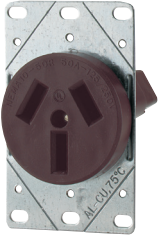

Range & dryer power receptacles

Product description

3-pole, 3-wire non-grounding
 30A, 125/250V/AC
 50A, 125/250V/AC

32B

112

1258

Design features

- For replacement use in older homes with 3-wire range and dryer connection points
- Heavy gauge galvanized steel mounting strap for corrosion resistance
- Flush receptacles fit one-gang or two-gang enclosures
- For use with copper or aluminum wire
- Surface receptacles have patented lay-in terminals that accept up to #4 AWG wire
- Surface receptacle backs feature concentric knockouts and an adjustable cord clamp to allow wiring from back or bottom

Flush power receptacles

Rating		NEMA	Description	Color	Catalog no.	 
A	V/AC					
30	125/250	10-30R	Flush mount dryer power receptacle, matching plug S80	B	□ 38B	• •
50	125/250	10-50R	Flush mount range power receptacle, matching plug S80	B	□ 32B	• •

Listed to UL498 & UL943, file no. E60120; NOM certified

Surface power receptacles

Rating		NEMA	Description	Color	Catalog no.	 
A	V/AC					
30	125/250	10-30R	Flush mount dryer power receptacle, matching plug S80	BK	□ 125	• •
50	125/250	10-50R	Flush mount range power receptacle, matching plug S80	BK	□ 112	• •

Listed to UL498, file no. E15058; NOM certified

Flush power receptacles

Rating		NEMA	Description	Color	Catalog no.	 
A	V/AC					
30	125/250	14-30R	Flush mount dryer power receptacle, matching plug S21	BK	□ 1257	• •
50	125/250	14-50R	Flush mount range power, matching plug S21	BK	□ 1258	• •