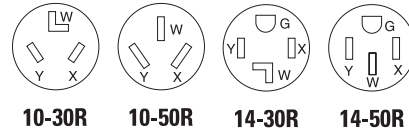

Range & dryer power receptacles

Product description

3-pole, 3-wire non-grounding
 30A, 125/250V/AC
 50A, 125/250V/AC

32B

112

1258

Design features

- For replacement use in older homes with 3-wire range and dryer connection points
- Heavy gauge galvanized steel mounting strap for corrosion resistance
- Flush receptacles fit one-gang or two-gang enclosures
- For use with copper or aluminum wire
- Surface receptacles have patented lay-in terminals that accept up to #4 AWG wire
- Surface receptacle backs feature concentric knockouts and an adjustable cord clamp to allow wiring from back or bottom

Flush power receptacles

Rating		NEMA	Description	Color	Catalog no.	 
A	V/AC					
30	125/250	10-30R	Flush mount dryer power receptacle, matching plug S80	B	□ 38B	• •
50	125/250	10-50R	Flush mount range power receptacle, matching plug S80	B	□ 32B	• •

Listed to UL498 & UL943, file no. E60120; NOM certified

Surface power receptacles

Rating		NEMA	Description	Color	Catalog no.	 
A	V/AC					
30	125/250	10-30R	Flush mount dryer power receptacle, matching plug S80	BK	□ 125	• •
50	125/250	10-50R	Flush mount range power receptacle, matching plug S80	BK	□ 112	• •