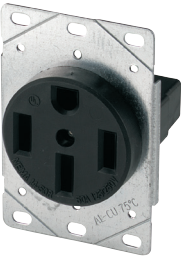

Range & dryer power receptacles

Product description

3-pole, 3-wire non-grounding
 30A, 125/250V/AC
 50A, 125/250V/AC

32B

112

1258

Design features

- For replacement use in older homes with 3-wire range and dryer connection points
- Heavy gauge galvanized steel mounting strap for corrosion resistance
- Flush receptacles fit one-gang or two-gang enclosures
- For use with copper or aluminum wire
- Surface receptacles have patented lay-in terminals that accept up to #4 AWG wire
- Surface receptacle backs feature concentric knockouts and an adjustable cord clamp to allow wiring from back or bottom

Flush power receptacles

Rating		NEMA	Description	Color	Catalog no.	 
A	V/AC					
30	125/250	10-30R	Flush mount dryer power receptacle, matching plug S80	B	□ 38B	• •
50	125/250	10-50R	Flush mount range power receptacle, matching plug S80	B	□ 32B	• •

Listed to UL498 & UL943, file no. E60120; NOM certified

Surface power receptacles

Rating		NEMA	Description	Color	Catalog no.	 
A	V/AC					
30	125/250	10-30R	Flush mount dryer power receptacle, matching plug S80	BK	□ 125	• •
50	125/250	10-50R	Flush mount range power receptacle, matching plug S80	BK	□ 112	• •

Listed to UL498, file no. E15058; NOM certified

Flush power receptacles

Rating		NEMA	Description	Color	Catalog no.	 
A	V/AC					
30	125/250	14-30R	Flush mount dryer power receptacle, matching plug S21	BK	□ 1257	• •
50	125/250	14-50R	Flush mount range power, matching plug S21	BK	□ 1258	• •