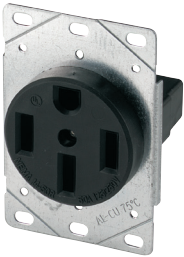

Range & dryer power receptacles

Product description

3-pole, 3-wire non-grounding
 30A, 125/250V/AC
 50A, 125/250V/AC

32B

112

1258

Design features

- For replacement use in older homes with 3-wire range and dryer connection points
- Heavy gauge galvanized steel mounting strap for corrosion resistance
- Flush receptacles fit one-gang or two-gang enclosures
- For use with copper or aluminum wire
- Surface receptacles have patented lay-in terminals that accept up to #4 AWG wire
- Surface receptacle backs feature concentric knockouts and an adjustable cord clamp to allow wiring from back or bottom

Flush power receptacles

Rating		NEMA	Description	Color	Catalog no.	 
A	V/AC					
30	125/250	10-30R	Flush mount dryer power receptacle, matching plug S80	B	□ 38B	• •
50	125/250	10-50R	Flush mount range power receptacle, matching plug S80	B	□ 32B	• •

 Indicates NAFTA compliant - Page G-21

 RoHS compliant - Page G-21

Range & dryer power receptacles

Product description

3-pole, 3-wire non-grounding
30A, 125/250V/AC
50A, 125/250V/AC

32B

112

1258

Design features

- For replacement use in older homes with 3-wire range and dryer connection points
- Heavy gauge galvanized steel mounting strap for corrosion resistance
- Flush receptacles fit one-gang or two-gang enclosures
- For use with copper or aluminum wire
- Surface receptacles have patented lay-in terminals that accept up to #4 AWG wire
- Surface receptacle backs feature concentric knockouts and an adjustable cord clamp to allow wiring from back or bottom