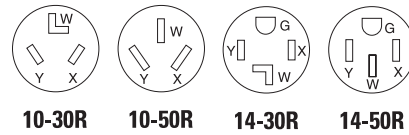

Flush power receptacles

Rating		NEMA	Description	Color	Catalog no.	 
A	V/AC					
30	125/250	10-30R	Flush mount dryer power receptacle, matching plug S80	B	□ 38B	• •
50	125/250	10-50R	Flush mount range power receptacle, matching plug S80	B	□ 32B	• •

Listed to UL498 & UL943, file no. E60120; NOM certified

Surface power receptacles

Rating		NEMA	Description	Color	Catalog no.	 
A	V/AC					
30	125/250	10-30R	Flush mount dryer power receptacle, matching plug S80	BK	□ 125	• •
50	125/250	10-50R	Flush mount range power receptacle, matching plug S80	BK	□ 112	• •

Listed to UL498, file no. E15058; CSA certified to C22.2, no. 42; NOM certified

Color ordering information:

B (Brown), BK (Black)

Dimensional information: B-70 **Specification information:** Please visit www.eaton.com/wiringdevices
Compliances, specifications and availability are subject to change without notice.

 Indicates NAFTA compliant - Page G-21

 RoHS compliant - Page G-21

Range & dryer power receptacles

Product description

3-pole, 3-wire non-grounding
30A, 125/250V/AC
50A, 125/250V/AC

32B

112

1258