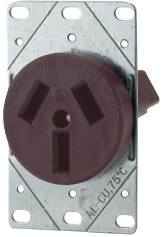

Range & dryer power receptacles

Product description

3-pole, 3-wire non-grounding
 30A, 125/250V/AC
 50A, 125/250V/AC

32B

112

1258

Design features

- For replacement use in older homes with 3-wire range and dryer connection points
- Heavy gauge galvanized steel mounting strap for corrosion resistance
- Flush receptacles fit one-gang or two-gang enclosures
- For use with copper or aluminum wire
- Surface receptacles have patented lay-in terminals that accept up to #4 AWG wire
- Surface receptacle backs feature concentric knockouts and an adjustable cord clamp to allow wiring from back or bottom

Flush power receptacles

Rating		NEMA	Description	Color	Catalog no.	 
A	V/AC					
30	125/250	10-30R	Flush mount dryer power receptacle, matching plug S80	B	□ 38B	• •
50	125/250	10-50R	Flush mount range power receptacle, matching plug S80	B	□ 32B	• •

Listed to UL498, file no. E15058; CSA certified to C22.2, no. 42; NOM certified

Color ordering information:

B (Brown), BK (Black)

Dimensional information: B-70 **Specification information:** Please visit www.eaton.com/wiringdevices
Compliances, specifications and availability are subject to change without notice.

 Indicates NAFTA compliant - Page G-21

 RoHS compliant - Page G-21

Range & dryer power receptacles

Product description

3-pole, 3-wire non-grounding
30A, 125/250V/AC
50A, 125/250V/AC

32B

112

1258