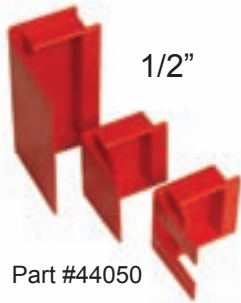

Part #42300

Standard Model

Features:

- Size: 15" x 15"
- Handles up to 500 lbs reels
- Works with wooden and plastic reels

TUG WISE

4 Screw Holes for Easy Attachment

Deluxe Model

Features:

- Size: 21.5" x 21.5"
- Handles up to 1500 lbs reels
- Made of 3/8" thick alluminum alloy
- Built to handle anything

Standard #11931
Deluxe #11932

Ever had a jack-stand kick out on you? An accident like that can lose you a lot of time, and towing a clunky reel trailer behind your vehicle is no faster! Why risk it? Simply attach the Tug-Wise to the base of your reel and be ready to pull cable instantly.

RBI Receptacle Box Installer

The Simple Tool that does a BIG job!

NEW

1/2"

Part #44050

5/8"

Part #44058

Features:

- Easy to use. Speeds up installation time and productivity.
- This reusable tool sets all your receptacle boxes perfectly the first time every time.
- The "quick check" feature will let you know immediately if the box is placed correctly.
- Can be used with many different styles of receptacle boxes; both wall and ceiling. Even works on double and triple studs and beams.
- Available in 5/8" and 1/2" sizes and in 3 styles.