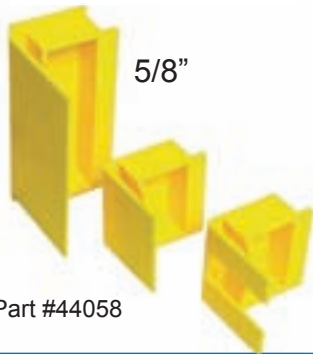

RBI Receptacle Box Installer

The Simple Tool that does a BIG job!

NEW

1/2"

Part #44050

5/8"

Part #44058

Features:

- Easy to use. Speeds up installation time and productivity.
- This reusable tool sets all your receptacle boxes perfectly the first time every time.
- The "quick check" feature will let you know immediately if the box is placed correctly.
- Can be used with many different styles of receptacle boxes; both wall and ceiling. Even works on double and triple studs and beams.
- Available in 5/8" and 1/2" sizes and in 3 styles.

Part #42300

Standard Model

Features:

- Size: 15" x 15"
- Handles up to 500 lbs reels
- Works with wooden and plastic reels

TUG WISE

4 Screw Holes for Easy Attachment

Deluxe Model

Features: