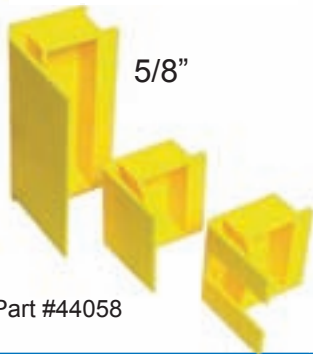

- Size: 21.5" x 21.5"
- Handles up to 1500 lbs reels
- Made of 3/8" thick alluminum alloy
- Built to handle anything

Standard #11931
Deluxe #11932

Ever had a jack-stand kick out on you? An accident like that can lose you a lot of time, and towing a clunky reel trailer behind your vehicle is no faster! Why risk it? Simply attach the Tug-Wise to the base of your reel and be ready to pull cable instantly.

RBI Receptacle Box Installer

The Simple Tool that does a BIG job!

NEW

1/2"

Part #44050

5/8"

Part #44058

Features:

- Easy to use. Speeds up installation time and productivity.
- This reusable tool sets all your receptacle boxes perfectly the first time every time.
- The "quick check" feature will let you know immediately if the box is placed correctly.
- Can be used with many different styles of receptacle boxes; both wall and ceiling. Even works on double and triple studs and beams.
- Available in 5/8" and 1/2" sizes and in 3 styles.