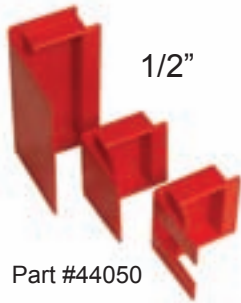

RBI Receptacle Box Installer

The Simple Tool that does a BIG job!

NEW

1/2"

Part #44050

5/8"

Part #44058

Features:

- Easy to use. Speeds up installation time and productivity.
- This reusable tool sets all your receptacle boxes perfectly the first time every time.
- The "quick check" feature will let you know immediately if the box is placed correctly.
- Can be used with many different styles of receptacle boxes; both wall and ceiling. Even works on double and triple studs and beams.
- Available in 5/8" and 1/2" sizes and in 3 styles.

Part #42300

Standard Model

Features:

- Size: 15" x 15"
- Handles up to 500 lbs reels
- Works with wooden and plastic reels

TUG WISE

4 Screw Holes for Easy Attachment

Deluxe Model

Features: