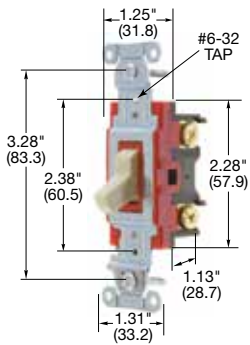

1221I

Hubbell-PRO Heavy Duty Industrial Series, 20A, 120/277V AC

Description	Toggle Color	Single Pole	Double Pole	Three Way	Four Way
Toggle, back and side wired.	Almond	1221AL	1222AL	1223AL	1224AL
	Black	1221BK	1222BK	1223BK	1224BK
	Brown	1221B	1222B	1223B	1224B
	Gray	1221GY	1222GY	1223GY	1224GY
	Ivory	1221I	1222I	1223I	1224I
	Light Almond	1221LA	1222LA	1223LA	1224LA
	Red	1221R	1222R	1223R	1224R
	White	1221W	1222W	1223W	1224W

Note: See page D-15 for accessories and page D-16 for wallplates.
See page D-22 for technical information.

Dimensions in Inches (mm)

HP Conversion Chart

	120V	208V	240V	277V AC
15A	.5HP	1.5HP	2HP	2HP
20A	1HP	2HP	2HP	2HP