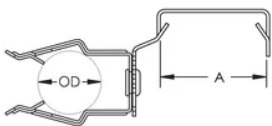

Material: Spring Steel

Finish: nVent CADDY Armour

EMT Conduit Size: 3/4"

Outer Diameter (OD): 0.870" - 1.18"

A: 1.53"

DIAGRAMS

WARNING

nVent products shall be installed and used only as indicated in nVent's product instruction sheets and training materials. Instruction sheets are available at www.nvent.com and from your nVent customer service representative. Improper installation, misuse, misapplication or other failure to completely follow nVent's instructions and warnings may cause product malfunction, property damage, serious bodily injury and death and/or void your warranty.