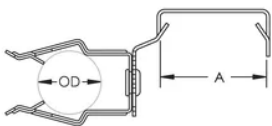

Finish: nVent CADDY Armour

EMT Conduit Size: 3/4"

Outer Diameter (OD): 0.870" - 1.18"

A: 1.53"

DIAGRAMS

WARNING

nVent products shall be installed and used only as indicated in nVent's product instruction sheets and training materials. Instruction sheets are available at www.nvent.com and from your nVent customer service representative. Improper installation, misuse, misapplication or other failure to completely follow nVent's instructions and warnings may cause product malfunction, property damage, serious bodily injury and death and/or void your warranty.