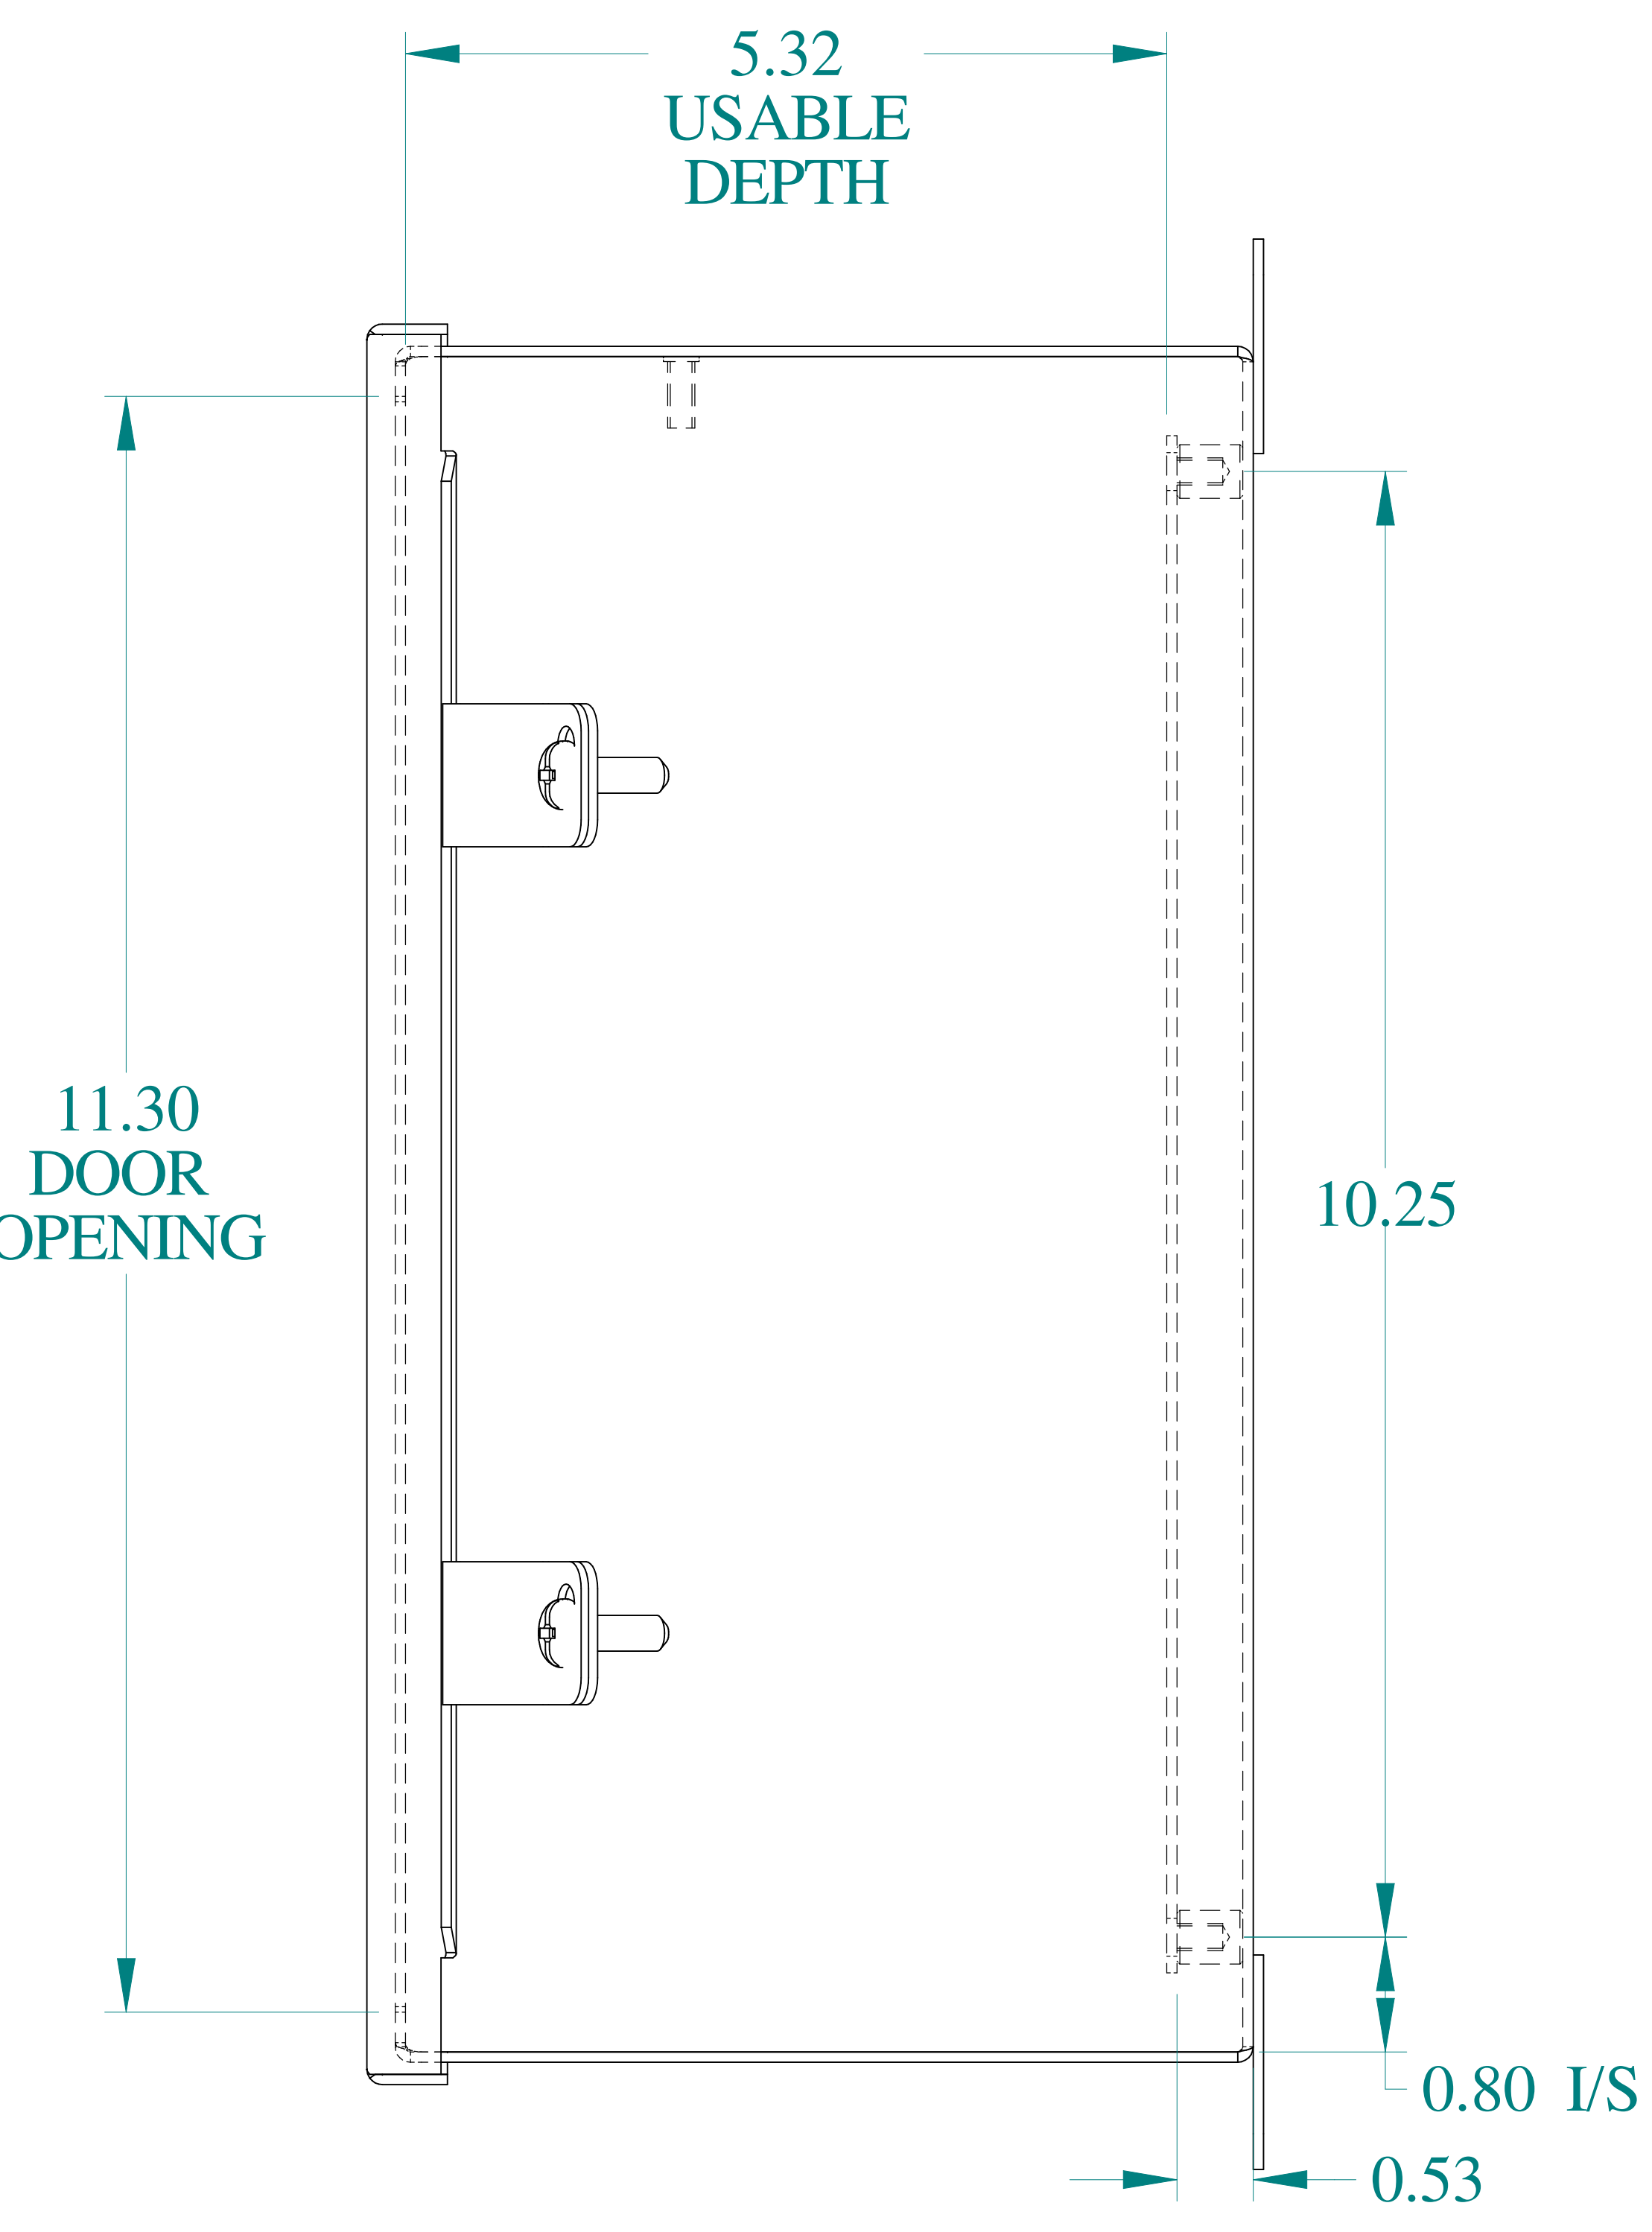

TOP VIEW

ISOMETRIC VIEWS

SIDE VIEW

FRONT VIEW

SIDE VIEW

BACK VIEW

BOTTOM VIEW

**HAMMOND
MANUFACTURING**[®]

www.hammondmfg.com

Data subject to change without notice.

Part # : 1414N4PHSSK6 Date : Mar. 25, 2019

Link: www.hammg.com/1414N4PHSSK6