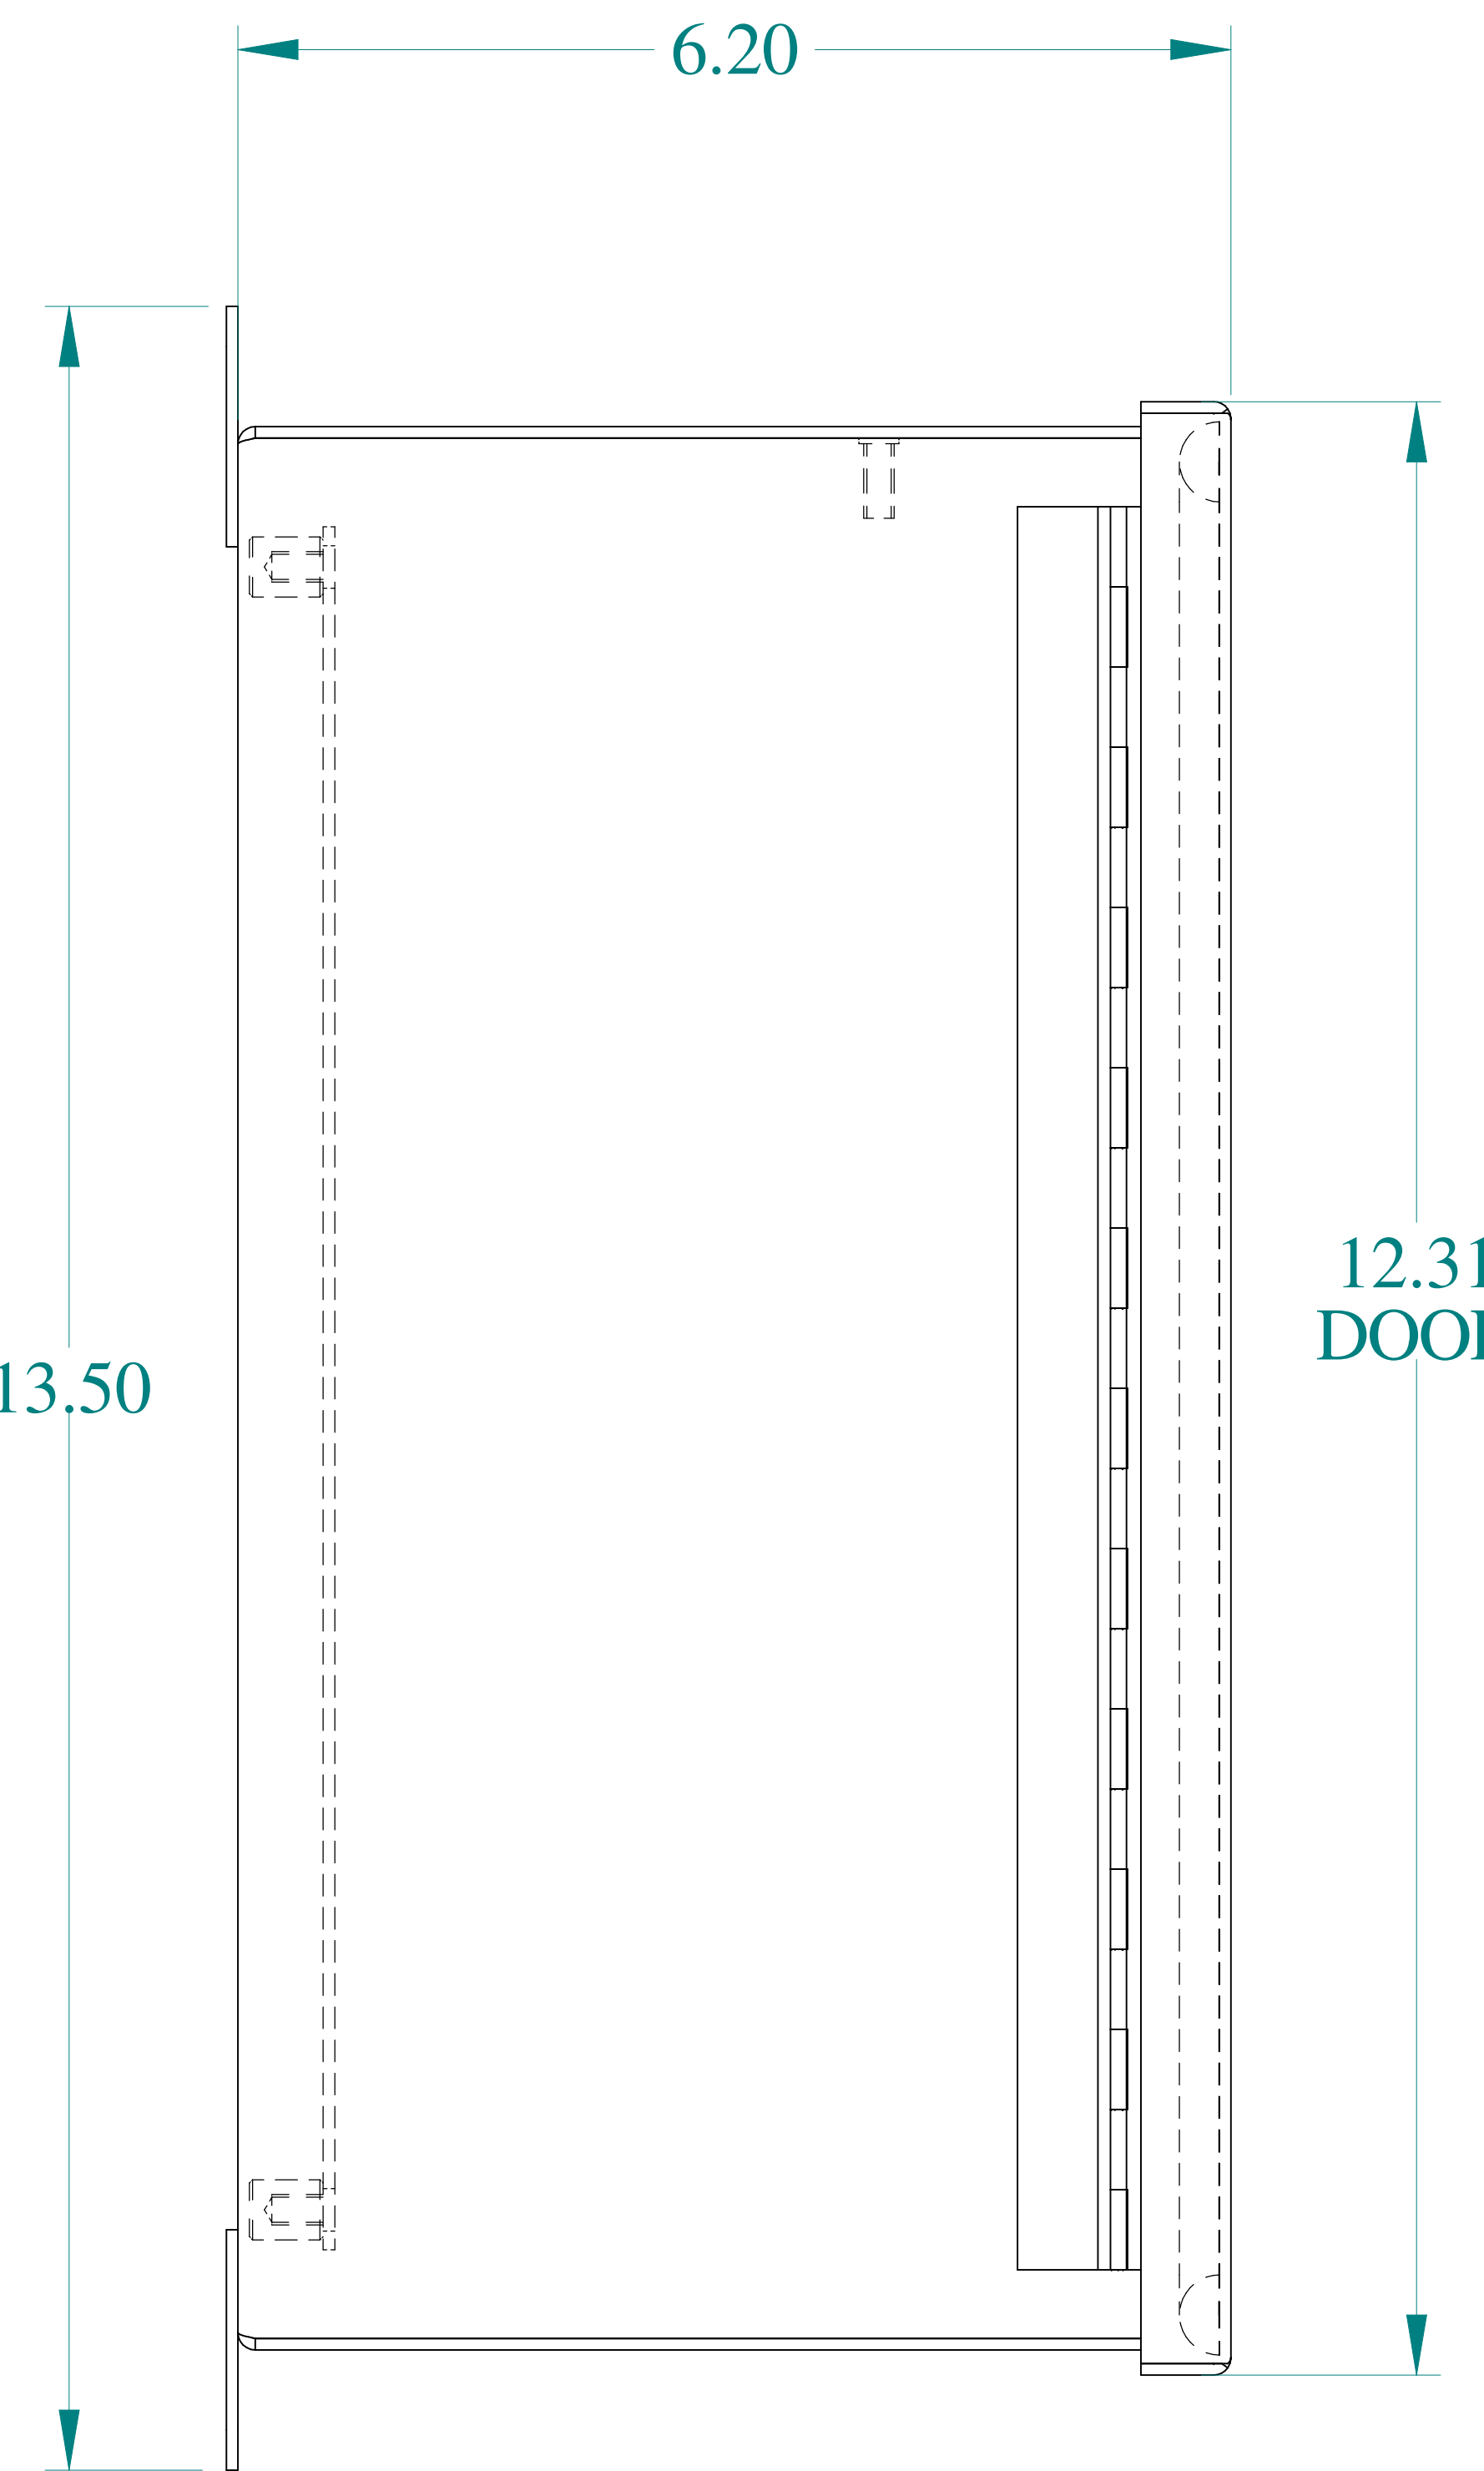

TOP VIEW

ISOMETRIC VIEWS

SIDE VIEW

FRONT VIEW

SIDE VIEW

BACK VIEW

BOTTOM VIEW

**HAMMOND
MANUFACTURING**[®]

www.hammondmfg.com

Data subject to change without notice.

Part # : 1414N4PHSSK6 Date : Mar. 25, 2019

Link: www.hammg.com/1414N4PHSSK6