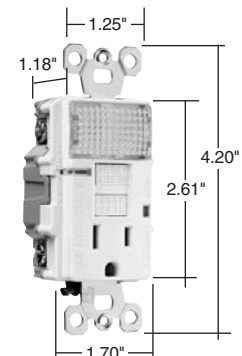

Straight Blade Devices Decorator Combination GFCI Receptacles with SafeLock™ Protection

15A, 125VAC

Pass & Seymour
legrand

Features

- Meets 2003 UL requirements.
- SafeLock™ Protection: if critical components are damaged and ground fault protection is lost, power to receptacle is disconnected.
- Up-down switching.
- 15 Amp single pole switch rated for 1/2 HP motor loads — perfect for bath or kitchen vent fans.
- Trip Indicator Light (red lamp).
- Prevents line-load reversal miswire: If miswired, GFCI cannot be RESET.
- Improved resistance to surge, corrosion and electrical power line noise.
- Nightlight has durable, cooler LED illumination.
- Energy-efficient LED has average 20-year life expectancy: eliminates bulb replacement.
- Side or internal screw-pressure-plate back wire with #14 – #10 AWG solid or stranded copper wire.
- Ground screw with a wire guide channel and back wire clamp.
- Line and load terminations supplied backed out and ready-to-wire.
- High-impact resistant thermoplastic construction (switch, face and back only).
- Extra-long strap.
- Two back wire holes per terminal.
- Welding of face to back body provides sealed tamperproof construction.
- Button colors match the device face.
- Class A rated GFCI.
- Supplied with matching TP26 nylon wall plate.
- Tri-drive screws.

Specifications

- Supply Voltage: 125VAC, 60 Hz
- Supply Voltage Range: 102-132 VAC
- Trip Threshold: 5± 1mA
- Trip Time: 0.025 sec., nominal per UL Standard
- 20 Amp feed-thru capacity

1594-SWTWCC5

1594-2SWTWCC5