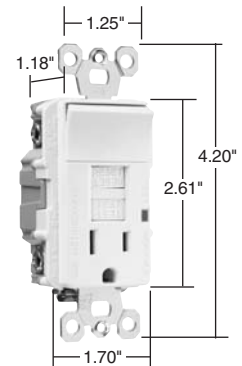

Straight Blade Devices Decorator Combination GFCI Receptacles with SafeLock™ Protection

15A, 125VAC

Pass & Seymour
legrand

Features

- Meets 2003 UL requirements.
- SafeLock™ Protection: if critical components are damaged and ground fault protection is lost, power to receptacle is disconnected.
- Up-down switching.
- 15 Amp single pole switch rated for 1/2 HP motor loads — perfect for bath or kitchen vent fans.
- Trip Indicator Light (red lamp).
- Prevents line-load reversal miswire: If miswired, GFCI cannot be RESET.
- Improved resistance to surge, corrosion and electrical power line noise.
- Nightlight has durable, cooler LED illumination.
- Energy-efficient LED has average 20-year life expectancy: eliminates bulb replacement.
- Side or internal screw-pressure-plate back wire with #14 – #10 AWG solid or stranded copper wire.
- Ground screw with a wire guide channel and back wire clamp.
- Line and load terminations supplied backed out and ready-to-wire.
- High-impact resistant thermoplastic construction (switch, face and back only).
- Extra-long strap.
- Two back wire holes per terminal.
- Welding of face to back body provides sealed tamperproof construction.
- Button colors match the device face.
- Class A rated GFCI.
- Supplied with matching TP26 nylon wall plate.
- Tri-drive screws.

Specifications

- Supply Voltage: 125VAC, 60 Hz
- Supply Voltage Range: 102-132 VAC
- Trip Threshold: 5± 1mA
- Trip Time: 0.025 sec., nominal per UL Standard
- 20 Amp feed-thru capacity

1594-SWTWCC5

1594-2SWTWCC5