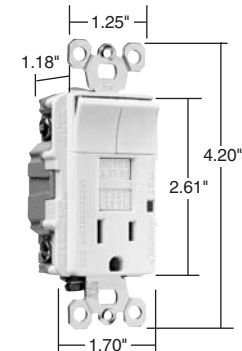

Straight Blade Devices Decorator Combination GFCI Receptacles with SafeLock™ Protection

15A, 125VAC

Pass & Seymour
legrand

Features

- Meets 2003 UL requirements.
- SafeLock™ Protection: if critical components are damaged and ground fault protection is lost, power to receptacle is disconnected.
- Up-down switching.
- 15 Amp single pole switch rated for 1/2 HP motor loads — perfect for bath or kitchen vent fans.
- Trip Indicator Light (red lamp).
- Prevents line-load reversal miswire: If miswired, GFCI cannot be RESET.
- Improved resistance to surge, corrosion and electrical power line noise.
- Nightlight has durable, cooler LED illumination.
- Energy-efficient LED has average 20-year life expectancy: eliminates bulb replacement.
- Side or internal screw-pressure-plate back wire with #14 – #10 AWG solid or stranded copper wire.
- Ground screw with a wire guide channel and back wire clamp.
- Line and load terminations supplied backed out and ready-to-wire.
- High-impact resistant thermoplastic construction (switch, face and back only).
- Extra-long strap.
- Two back wire holes per terminal.
- Welding of face to back body provides sealed tamperproof construction.
- Button colors match the device face.
- Class A rated GFCI.
- Supplied with matching TP26 nylon wall plate.
- Tri-drive screws.

Specifications

- Supply Voltage: 125VAC, 60 Hz
- Supply Voltage Range: 102-132 VAC
- Trip Threshold: 5± 1mA
- Trip Time: 0.025 sec., nominal per UL Standard
- 20 Amp feed-thru capacity

1594-SWTWCC5

1594-2SWTWCC5