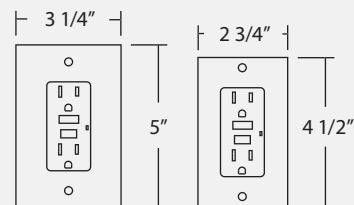

### FEATURES

Two faceplates (one standard and one oversized) are included

Meets UL943 and UL498

Two-pole, three-wire grounding

Duplex receptacle

125V AC only

15A at outlet with 20A feed-through

Attractive individual packaging