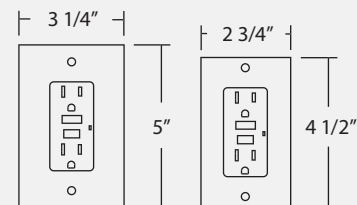

### FEATURES

Two faceplates (one standard and one oversized) are included

Meets UL943 and UL498

Two-pole, three-wire grounding

Duplex receptacle

125V AC only

15A at outlet with 20A feed-through

Attractive individual packaging