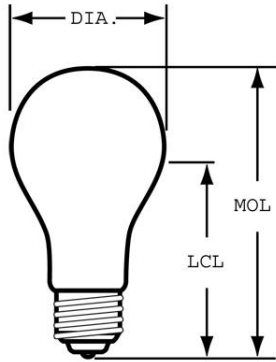

GE
Lighting

12658 - 15A15

GE A15

GENERAL CHARACTERISTICS

Lamp Type	Incandescent - A-line
Bulb	A15
Base	Medium Screw (E26)
Filament	C-9
Bulb Finish	Inside frost
Rated Life	2500.0 hrs
Bulb Material	Soft glass
Primary Application	Ceiling Fan

PHOTOMETRIC CHARACTERISTICS

Initial Lumens	115.0
Nominal Initial Lumens per Watt	7

ELECTRICAL CHARACTERISTICS

Wattage	15.0
Voltage	130.0

DIMENSIONS

Maximum Overall Length (MOL)	3.5000 in(88.9 mm)
Bulb Diameter (DIA)	1.875 in(47.6 mm)
Light Center Length (LCL)	2.370 in(60.2 mm)