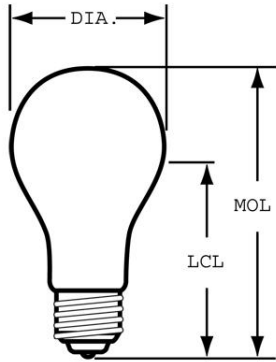

GE  
Lighting

**12658 - 15A15**

GE A15

**GENERAL CHARACTERISTICS**

Lamp Type	Incandescent - A-line
Bulb	A15
Base	Medium Screw (E26)
Filament	C-9
Bulb Finish	Inside frost
Rated Life	2500.0 hrs
Bulb Material	Soft glass
Primary Application	Ceiling Fan

**PHOTOMETRIC CHARACTERISTICS**

Initial Lumens	115.0
Nominal Initial Lumens per Watt	7

**ELECTRICAL CHARACTERISTICS**

Wattage	15.0
Voltage	130.0

**DIMENSIONS**

Maximum Overall Length (MOL)	3.5000 in(88.9 mm)
Bulb Diameter (DIA)	1.875 in(47.6 mm)
Light Center Length (LCL)	2.370 in(60.2 mm)