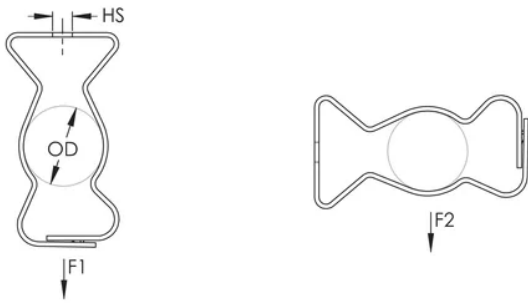

Static Load 1 (F1): 100 lb

Static Load 2 (F2): 25 lb

DIAGRAMS

WARNING

nVent products shall be installed and used only as indicated in nVent's product instruction sheets and training materials. Instruction sheets are available at www.nvent.com and from your nVent customer service representative. Improper installation, misuse, misapplication or other failure to completely follow nVent's instructions and warnings may cause product malfunction, property damage, serious bodily injury and death and/or void your warranty.

North America

+1.800.753.9221

Option 1 – Customer Care

Option 2 – Technical Support

Europe

Netherlands:

+31 800-0200135

France:

+33 800 901 793

Europe

Germany:

800 1890272

Other Countries:

+31 13 5835404

APAC

Shanghai:

+ 86 21 2412 1618/19

Sydney:

+61 2 9751 8500

Our powerful portfolio of brands:
nVent.com **CADDY ERICO HOFFMAN RAYCHEM SCHROFF**
TRACER