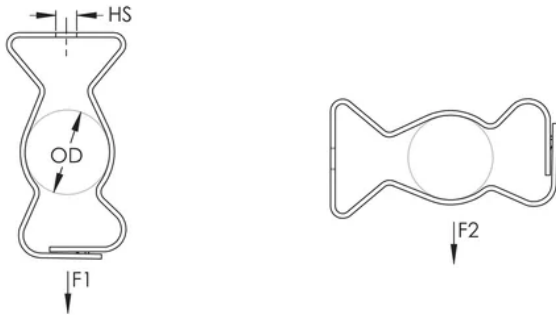

Outer Diameter (OD): 0.920" - 1.38"

Hole Type: Plain

Static Load 1 (F1): 100lb

Static Load 2 (F2): 25lb

DIAGRAMS

WARNING

nVent products shall be installed and used only as indicated in nVent's product instruction sheets and training materials. Instruction sheets are available at www.nvent.com and from your nVent customer service representative. Improper installation, misuse, misapplication or other failure to completely follow nVent's instructions and warnings may cause product malfunction, property damage, serious bodily injury and death and/or void your warranty.

North America

+1.800.753.9221

Option 1 – Customer Care

Option 2 – Technical Support

Europe

Netherlands:

+31 800-0200135

France:

+33 800 901 793

Europe

Germany:

800 1890272

Other Countries:

+31 13 5835404

APAC

Shanghai:

+ 86 21 2412 1618/19

Sydney:

+61 2 9751 8500

Our powerful portfolio of brands:
nVent.com **CADDY ERICO HOFFMAN RAYCHEM SCHROFF**
TRACER

© 2025 nVent. All nVent marks and logos are owned or licensed by nVent Services GmbH or its affiliates. All other trademarks are the property of their respective owners.

nVent reserves the right to change specifications without notice.