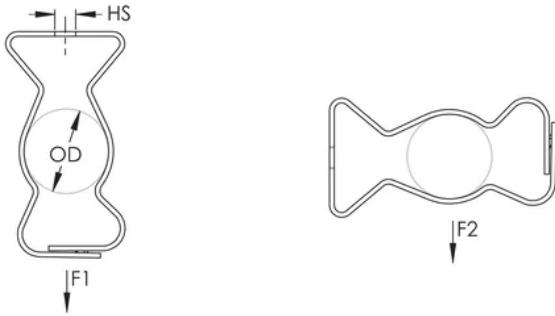

Outer Diameter (OD): 0.920" - 1.38"

Hole Size (HS): 9/32"

Hole Type: Plain

Static Load 1 (F1): 100lb

Static Load 2 (F2): 25lb

DIAGRAMS

WARNING

nVent products shall be installed and used only as indicated in nVent's product instruction sheets and training materials. Instruction sheets are available at www.nvent.com and from your nVent customer service representative. Improper installation, misuse, misapplication or other failure to completely follow nVent's instructions and warnings may cause product malfunction, property damage, serious bodily injury and death and/or void your warranty.

North America

+1.800.753.9221

Option 1 – Customer Care

Option 2 – Technical Support

Europe

Netherlands:

+31 800-0200135

France:

+33 800 901 793

Europe

Germany:

800 1890272

Other Countries:

+31 13 5835404

APAC

Shanghai:

+ 86 21 2412 1618/19

Sydney:

+61 2 9751 8500

Our powerful portfolio of brands:
nVent.com **CADDY ERICO HOFFMAN RAYCHEM SCHROFF**
TRACER

© 2025 nVent. All nVent marks and logos are owned or licensed by nVent Services GmbH or its affiliates. All other trademarks are the property of their respective owners.

nVent reserves the right to change specifications without notice.