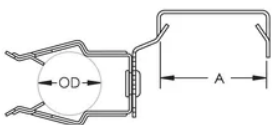

Material: Spring Steel

Finish: nVent CADDY Armour

EMT Conduit Size: 1"

Outer Diameter (OD): 1.180" - 1.38"

A: 1.53"

DIAGRAMS

WARNING

nVent products shall be installed and used only as indicated in nVent's product instruction sheets and training materials. Instruction sheets are available at www.nvent.com and from your nVent customer service representative. Improper installation, misuse, misapplication or other failure to completely follow nVent's instructions and warnings may cause product malfunction, property damage, serious bodily injury and death and/or void your warranty.