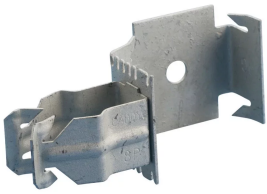

MF-P CONDUIT TO STUD ATTACHMENT, 1" EMT, 1.181"–1.378" OD

CATALOG NUMBER

16PF

FEATURES

Easily snaps onto stud

Push-in conduit support

Fasten to stud with screw for additional support

PRODUCT ATTRIBUTES

Material: Spring Steel

Finish: nVent CADDY Armour

EMT Conduit Size: 1"

Outer Diameter (OD): 1.180" - 1.38"

A: 1.53"

DIAGRAMS

WARNING

nVent products shall be installed and used only as indicated in nVent's product instruction sheets and training materials. Instruction sheets are available at www.nvent.com and from your nVent customer service representative. Improper installation, misuse, misapplication or other failure to completely follow nVent's instructions and warnings may cause product malfunction, property damage, serious bodily injury and death and/or void your warranty.