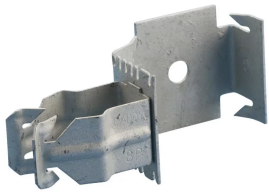

MF-P CONDUIT TO STUD ATTACHMENT, 1" EMT, 1.181"–1.378" OD

CATALOG NUMBER

16PF

FEATURES

Easily snaps onto stud

Push-in conduit support

Fasten to stud with screw for additional support

PRODUCT ATTRIBUTES

Material: Spring Steel

Finish: nVent CADDY Armour

EMT Conduit Size: 1"

Outer Diameter (OD): 1.180" - 1.38"

A: 1.53"

DIAGRAMS

WARNING

nVent products shall be installed and used only as indicated in nVent's product instruction sheets and training materials. Instruction sheets are available at www.nvent.com and from your nVent customer service representative. Improper installation, misuse, misapplication or other failure to completely follow nVent's instructions and warnings may cause product malfunction, property damage, serious bodily injury and death and/or void your warranty.