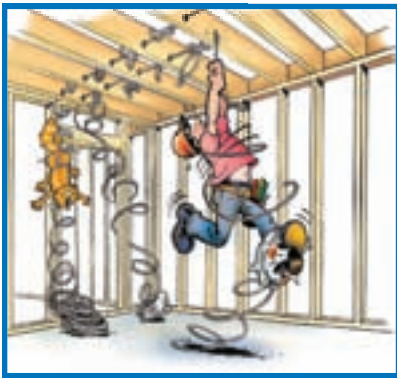

The Usual Way

This easy-to-hang wire dispenser allows fast, twist-free Romex, MC cable or Flex pulling.

- Affordable
- Dependable
- Saves Time
- Eliminates Waste
- No Maintenance
- Collapsible