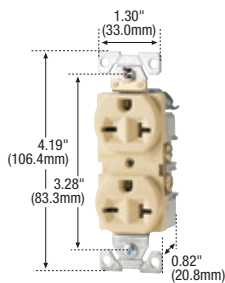

Commercial grade receptacles

Commercial grade straight blade receptacles

Product description

2-pole, 3-wire grounding
Dual voltage
15A, 125/250V/AC
NEMA 5-15R, 6-15R

815

Dual voltage commercial grade receptacle

Rating		NEMA	Description	Color	Catalog no.	
A	V/AC					
15	125/ 250	5-15R/ 6-15R	Dual voltage duplex receptacle, side wire	V	□ 829V	

Commercial grade straight blade receptacles

Product description

2-pole, 3-wire grounding
15A, 250V/AC
20A, 250V/AC
NEMA 6-15R, 6-20R

Commercial grade receptacles

Rating		NEMA	Description	Color suffix	Catalog no.	
A	V/AC					
15	250	6-15R	Duplex receptacle, side wire	B, V, W	□ 826_Δ	
			Single receptacle, side wire	B, V, W	□ 816_	
20	250	6-20R	Duplex receptacle, side wire	B, V, W	□ 815_Δ	
			Single receptacle, side wire	A, B, BK, LA, V, W	□ 1876_	

^Δ Fed Spec certified

Decorator commercial grade receptacle

Rating		NEMA	Description	Color	Catalog no.	
A	V/AC					
20	250	6-20R	Single receptacle, back & side wire	W	□ 6450W	

Color ordering information:

For ordering devices, include Catalog no. followed by the Color suffix: A (Almond), B (Brown), BK (Black), LA (Light Almond), V (Ivory), W (White)

Specification information: Commercial receptacles: A-33

Compliances, specifications and availability are subject to change without notice.

Build-to-spec customizable devices - Page A-6

Indicates NAFTA compliant - Page Q-32

RoHS compliant - Page Q-32