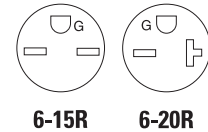

Product description

2-pole, 3-wire grounding
15A, 250V/AC
20A, 250V/AC
NEMA 6-15R, 6-20R

Commercial grade receptacles

Rating		NEMA	Description	Color suffix	Catalog no.	  
A	V/AC					
15	250	6-15R	Duplex receptacle, side wire	B, V, W	□ 826_Δ	
			Single receptacle, side wire	B, V, W	□ 816_	
20	250	6-20R	Duplex receptacle, side wire	B, V, W	□ 815_Δ	
			Single receptacle, side wire	A, B, BK, LA, V, W	□ 1876_	