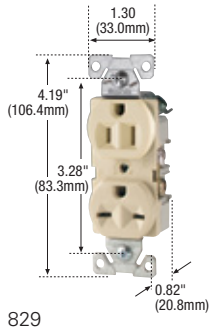

Commercial grade receptacles

Commercial grade straight blade receptacles

Product description

2-pole, 3-wire grounding
Dual voltage
15A, 125/250V/AC
NEMA 5-15R, 6-15R

829

826

815

1876

Product description

2-pole, 3-wire grounding
15A, 250V/AC
20A, 250V/AC
NEMA 6-15R, 6-20R

Commercial grade receptacles

Rating		NEMA	Description	Color suffix	Catalog no.	  
A	V/AC					
15	250	6-15R	Duplex receptacle, side wire	B, V, W	□ 826_Δ	
			Single receptacle, side wire	B, V, W	□ 816_	
20	250	6-20R	Duplex receptacle, side wire	B, V, W	□ 815_Δ	
			Single receptacle, side wire	A, B, BK, LA, V, W	□ 1876_	