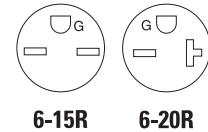

Commercial grade straight blade receptacles

Product description

2-pole, 3-wire grounding
15A, 250V/AC
20A, 250V/AC
NEMA 6-15R, 6-20R

Commercial grade receptacles

Rating		NEMA	Description	Color suffix	Catalog no.	
A	V/AC					
15	250	6-15R	Duplex receptacle, side wire	B, V, W	□ 826_Δ	
			Single receptacle, side wire	B, V, W	□ 816_	
20	250	6-20R	Duplex receptacle, side wire	B, V, W	□ 815_Δ	
			Single receptacle, side wire	A, B, BK, LA, V, W	□ 1876_	

^Δ Fed Spec certified

Decorator commercial grade receptacle

Rating		NEMA	Description	Color	Catalog no.	
A	V/AC					
20	250	6-20R	Single receptacle, back & side wire	W	□ 6450W	

Color ordering information:

For ordering devices, include Catalog no. followed by the Color suffix: A (Almond), B (Brown), BK (Black), LA (Light Almond), V (Ivory), W (White)

A	B	BK	LA	V	W
(Almond)	(Brown)	(Black)	(Lt. Almond)	(Ivory)	(White)

Specification information: Commercial receptacles: A-33

Compliances, specifications and availability are subject to change without notice.

Build-to-spec customizable devices - Page A-6

Indicates NAFTA compliant - Page Q-32

RoHS compliant - Page Q-32