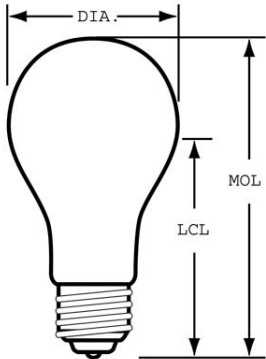

| | |
|---------|-------|
| Wattage | 200.0 |
| Voltage | 120.0 |

DIMENSIONS

| | |
|------------------------------|---------------------|
| Maximum Overall Length (MOL) | 5.3700 in(136.4 mm) |
| Bulb Diameter (DIA) | 2.625 in(66.7 mm) |
| Light Center Length (LCL) | 4.060 in(103.1 mm) |

GE
Lighting

16069 - 200A/CL-1 12PK

GE crystal clear 200 watt A21 1-pack

- Add a decorative touch by using GE Crystal Clear bulbs in chandeliers, sconces or anywhere the bulb is visible.
- 2900K soft white light appearance
- A21 shape with medium base for use in table lamps and enclosed fixtures
- Estimated yearly energy costs \$24.09 based on 3 hours per day \$0.11 per kWh
- Lasts 0.7 years based on 3 hours per day usage
- Add sparkle to your decorative fixtures with GE crystal clear bulbs. The clear glass and elegant filament design provide a decorative touch in fixtures where the bulb is visible
- 3780 lumens providing strong, vibrant™ light

GENERAL CHARACTERISTICS

| | |
|---------------------|-----------------------|
| Lamp Type | Incandescent - A-line |
| Bulb | A21 |
| Base | Medium Screw (E26) |
| Filament | CC-8 |
| Bulb Finish | Clear |
| Rated Life | 750.0 hrs |
| Bulb Material | Soft glass |
| Primary Application | Standard |