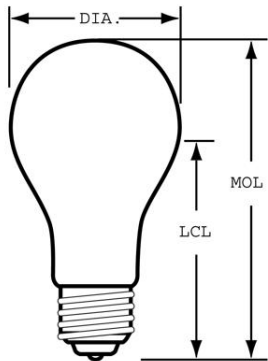

GE
Lighting

16069 - 200A/CL-1 12PK

GE crystal clear 200 watt A21 1-pack

- Add a decorative touch by using GE Crystal Clear bulbs in chandeliers, sconces or anywhere the bulb is visible.
- 2900K soft white light appearance
- A21 shape with medium base for use in table lamps and enclosed fixtures
- Estimated yearly energy costs \$24.09 based on 3 hours per day \$0.11 per kWh
- Lasts 0.7 years based on 3 hours per day usage
- Add sparkle to your decorative fixtures with GE crystal clear bulbs. The clear glass and elegant filament design provide a decorative touch in fixtures where the bulb is visible
- 3780 lumens providing strong, vibrant™ light

GENERAL CHARACTERISTICS

Lamp Type	Incandescent - A-line
Bulb	A21
Base	Medium Screw (E26)
Filament	CC-8
Bulb Finish	Clear
Rated Life	750.0 hrs
Bulb Material	Soft glass
Primary Application	Standard

PHOTOMETRIC CHARACTERISTICS

Initial Lumens	3780.0
Color Temperature	2900.0 K
Nominal Initial Lumens per Watt	18

ELECTRICAL CHARACTERISTICS

Wattage	200.0
Voltage	120.0

DIMENSIONS

Maximum Overall Length (MOL)	5.3700 in(136.4 mm)
Bulb Diameter (DIA)	2.625 in(66.7 mm)
Light Center Length (LCL)	4.060 in(103.1 mm)