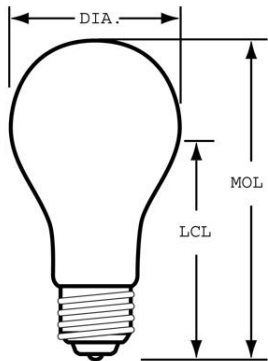

GENERAL CHARACTERISTICS

Lamp Type	Incandescent - A-line
Bulb	A21
Base	Medium Screw (E26)
Filament	CC-8
Bulb Finish	Clear
Rated Life	750.0 hrs
Bulb Material	Soft glass
Primary Application	Standard

PHOTOMETRIC CHARACTERISTICS

Initial Lumens	3780.0
Color Temperature	2900.0 K
Nominal Initial Lumens per Watt	18

ELECTRICAL CHARACTERISTICS

Wattage	200.0
Voltage	120.0

DIMENSIONS

Maximum Overall Length (MOL)	5.3700 in(136.4 mm)
Bulb Diameter (DIA)	2.625 in(66.7 mm)
Light Center Length (LCL)	4.060 in(103.1 mm)

GE
Lighting

16069 - 200A/CL-1 12PK

GE crystal clear 200 watt A21 1-pack

- Add a decorative touch by using GE Crystal Clear bulbs in chandeliers, sconces or anywhere the bulb is visible.
- 2900K soft white light appearance
- A21 shape with medium base for use in table lamps and enclosed fixtures
- Estimated yearly energy costs \$24.09 based on 3 hours per day \$0.11 per kWh
- Lasts 0.7 years based on 3 hours per day usage
- Add sparkle to your decorative fixtures with GE crystal clear bulbs. The clear glass and elegant filament design provide a decorative touch in fixtures where the bulb is visible
- 3780 lumens providing strong, vibrant™ light