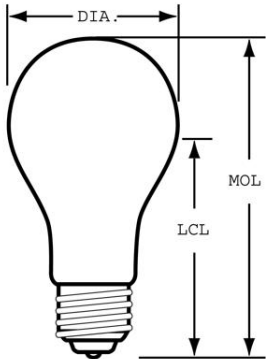

GE
Lighting

16069 - 200A/CL-1 12PK

GE crystal clear 200 watt A21 1-pack

- Add a decorative touch by using GE Crystal Clear bulbs in chandeliers, sconces or anywhere the bulb is visible.
- 2900K soft white light appearance
- A21 shape with medium base for use in table lamps and enclosed fixtures
- Estimated yearly energy costs \$24.09 based on 3 hours per day \$0.11 per kWh
- Lasts 0.7 years based on 3 hours per day usage
- Add sparkle to your decorative fixtures with GE crystal clear bulbs. The clear glass and elegant filament design provide a decorative touch in fixtures where the bulb is visible
- 3780 lumens providing strong, vibrant™ light

GENERAL CHARACTERISTICS

| | |
|---------------------|-----------------------|
| Lamp Type | Incandescent - A-line |
| Bulb | A21 |
| Base | Medium Screw (E26) |
| Filament | CC-8 |
| Bulb Finish | Clear |
| Rated Life | 750.0 hrs |
| Bulb Material | Soft glass |
| Primary Application | Standard |

| | |
|---------|-------|
| Wattage | 200.0 |
| Voltage | 120.0 |

DIMENSIONS

| | |
|------------------------------|---------------------|
| Maximum Overall Length (MOL) | 5.3700 in(136.4 mm) |
| Bulb Diameter (DIA) | 2.625 in(66.7 mm) |
| Light Center Length (LCL) | 4.060 in(103.1 mm) |