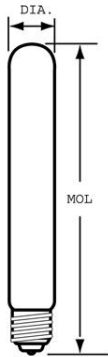

#### GENERAL CHARACTERISTICS

|                     |  |
|---------------------|--|
| Lamp Type           | Incandescent - Tubular                   |
| Bulb                | T6.5                                     |
| Base                | Intermediate Screw (E17)                 |
| Filament            | C-8                                      |
| Bulb Finish         | Frost                                    |
| Rated Life          | 7000.0 hrs                               |
| Bulb Material       | Soft glass                               |
| Primary Application | Exit<br>Sign;Appliance;Standard;Standard |

#### DIMENSIONS

|                              |                     |
|------------------------------|---------------------|
| Maximum Overall Length (MOL) | 5.5000 in(139.7 mm) |
| Bulb Diameter (DIA)          | 0.813 in(20.7 mm)   |