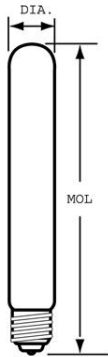

GENERAL CHARACTERISTICS

Lamp Type	Incandescent - Tubular
Bulb	T6.5
Base	Intermediate Screw (E17)
Filament	C-8
Bulb Finish	Frost
Rated Life	7000.0 hrs
Bulb Material	Soft glass
Primary Application	Exit
	Sign;Appliance;Standard;Standard

PHOTOMETRIC CHARACTERISTICS

Initial Lumens	90.0
Nominal Initial Lumens per Watt	4

ELECTRICAL CHARACTERISTICS

Wattage	20.0
Voltage	120.0

DIMENSIONS

Maximum Overall Length (MOL)	5.5000 in(139.7 mm)
Bulb Diameter (DIA)	0.813 in(20.7 mm)