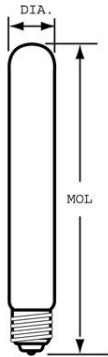

GENERAL CHARACTERISTICS

Lamp Type	Incandescent - Tubular
Bulb	T6.5
Base	Intermediate Screw (E17)
Filament	C-8
Bulb Finish	Frost
Rated Life	7000.0 hrs
Bulb Material	Soft glass
Primary Application	Exit Sign;Appliance;Standard;Standard

PHOTOMETRIC CHARACTERISTICS

Initial Lumens	90.0
Nominal Initial Lumens per Watt	4

ELECTRICAL CHARACTERISTICS

Wattage	20.0
Voltage	120.0

DIMENSIONS

Maximum Overall Length (MOL)	5.5000 in(139.7 mm)
Bulb Diameter (DIA)	0.813 in(20.7 mm)

PRODUCT INFORMATION

Product Code	34272
Description	20T61/2/F
Standard Package	Case
Standard Package GTIN	00043168342728
Standard Package Quantity	60
Sales Unit	Unit
No Of Items Per Sales Unit	1
No Of Items Per Standard Package	60
UPC	043168910217