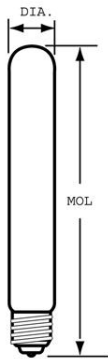

GENERAL CHARACTERISTICS

| | |
|---------------------|--|
| Lamp Type | Incandescent - Tubular |
| Bulb | T6.5 |
| Base | Intermediate Screw (E17) |
| Filament | C-8 |
| Bulb Finish | Frost |
| Rated Life | 7000.0 hrs |
| Bulb Material | Soft glass |
| Primary Application | Exit Sign;Appliance;Standard;Standard |

PHOTOMETRIC CHARACTERISTICS

| | |
|---------------------------------|------|
| Initial Lumens | 90.0 |
| Nominal Initial Lumens per Watt | 4 |

ELECTRICAL CHARACTERISTICS

| | |
|---------|-------|
| Wattage | 20.0 |
| Voltage | 120.0 |

DIMENSIONS

| | |
|------------------------------|---------------------|
| Maximum Overall Length (MOL) | 5.5000 in(139.7 mm) |
| Bulb Diameter (DIA) | 0.813 in(20.7 mm) |

PRODUCT INFORMATION

| | |
|----------------------------------|----------------|
| Product Code | 34272 |
| Description | 20T61/2/F |
| Standard Package | Case |
| Standard Package GTIN | 00043168342728 |
| Standard Package Quantity | 60 |
| Sales Unit | Unit |
| No Of Items Per Sales Unit | 1 |
| No Of Items Per Standard Package | 60 |
| UPC | 043168910217 |

DIMENSIONS

| | |
|------------------------------|---------------------|
| Maximum Overall Length (MOL) | 5.5000 in(139.7 mm) |
| Bulb Diameter (DIA) | 0.813 in(20.7 mm) |

PRODUCT INFORMATION

| | |
|----------------------------|----------------|
| Product Code | 34272 |
| Description | 20T61/2/F |
| Standard Package | Case |
| Standard Package GTIN | 00043168342728 |
| Standard Package Quantity | 60 |
| Sales Unit | Unit |
| No Of Items Per Sales Unit | 1 |
| No Of Items Per Standard | 60 |
| Package | |
| UPC | 043168910217 |