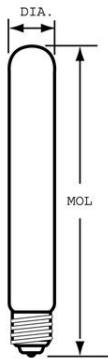

PHOTOMETRIC CHARACTERISTICS

| | |
|---------------------------------|------|
| Initial Lumens | 90.0 |
| Nominal Initial Lumens per Watt | 4 |

ELECTRICAL CHARACTERISTICS

| | |
|---------|-------|
| Wattage | 20.0 |
| Voltage | 120.0 |

DIMENSIONS

| | |
|------------------------------|---------------------|
| Maximum Overall Length (MOL) | 5.5000 in(139.7 mm) |
| Bulb Diameter (DIA) | 0.813 in(20.7 mm) |

PRODUCT INFORMATION

| | |
|----------------------------------|----------------|
| Product Code | 34272 |
| Description | 20T61/2/F |
| Standard Package | Case |
| Standard Package GTIN | 00043168342728 |
| Standard Package Quantity | 60 |
| Sales Unit | Unit |
| No Of Items Per Sales Unit | 1 |
| No Of Items Per Standard Package | 60 |
| UPC | 043168910217 |

GENERAL CHARACTERISTICS

| | |
|---------------------|----------------------------------|
| Lamp Type | Incandescent - Tubular |
| Bulb | T6.5 |
| Base | Intermediate Screw (E17) |
| Filament | C-8 |
| Bulb Finish | Frost |
| Rated Life | 7000.0 hrs |
| Bulb Material | Soft glass |
| Primary Application | Exit |
| | Sign;Appliance;Standard;Standard |

DIMENSIONS

| | |
|------------------------------|---------------------|
| Maximum Overall Length (MOL) | 5.5000 in(139.7 mm) |
| Bulb Diameter (DIA) | 0.813 in(20.7 mm) |

PRODUCT INFORMATION

| | |
|----------------------------|----------------|
| Product Code | 34272 |
| Description | 20T61/2/F |
| Standard Package | Case |
| Standard Package GTIN | 00043168342728 |
| Standard Package Quantity | 60 |
| Sales Unit | Unit |
| No Of Items Per Sales Unit | 1 |
| No Of Items Per Standard | 60 |
| Package | |
| UPC | 043168910217 |