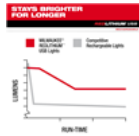

## 211321 Redlithium Usb Pivoting Flashlight

Milwaukee Electric Tool

Catalog Number	211321
Manufacturer	Milwaukee Electric Tool
Description	The Milwaukee® Redlithium™ Usb Pivoting Flashlight Offers High Output In Any Task and Any Position. It'S Powered By Redlithium™ Usb, Delivering High Output Light For Any Task From Any Position. The Flashlight Features Spot and Flood Beam Modes Allow For Changing It From A High-Powered Flashlight to A Versatile Task Light With The Press Of A Button. With 500 Lumens Of Trueview™ High Definition Output and A 155-Meter (377 Feet) Spot Beam Distance, It Gives The Ability to Search, Trace, or Inspect Better From
Weight per unit	0.7210 (lbs/each)
Product Category	Flashlights, Lanterns, Warning