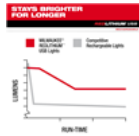

## 211521 Redlithium Usb Low-Profile Headlamp

Milwaukee Electric Tool

Catalog Number	211521
Manufacturer	Milwaukee Electric Tool
Description	The Milwaukee® Redlithium™ Usb Low-Profile Headlamp Powered By Redlithium™ Usb Offers High Output™ Lighting That Stays Brighter For Longer. This Headlamp Delivering 600-Lumens Of Trueview™ High Definition Output With A Thin 1 In. Light Head, and 125° Of Flood Beam Coverage. Our Rechargeable Headlamp Is Designed With The Battery Pack In The Rear For Maximum Maneuverability In Tight Spaces and A Balanced Design For All-Day Use. The Hardhat Headlamp Is Equipped With A Sweat Absorbing Microfiber Strap For Com
Weight per unit	0.7230 (lbs/each)
Product Category	20200428115446