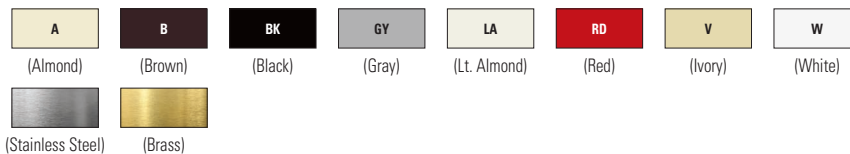

Color ordering information:

For ordering devices, include Catalog no. followed by the Color suffix: A (Almond), B (Brown), BK (Black), GY (Gray), LA (Light Almond), RD (Red), V (Ivory), W (White)

Certification information: 2000, 4000, 5000, ST & PJ series wallplates are cULus Listed; 93000 series wallplates are UL Listed and CSA Certified; 94000 series are UL Listed and CSA certified. **Specification information:** K-22

1-Gang, 2-Gang, 3-Gang, 4-Gang, 5-Gang, 6-Gang

1-Gang

2-Gang

3-Gang

4-Gang

5-Gang

6-Gang

Toggle switch wallplates