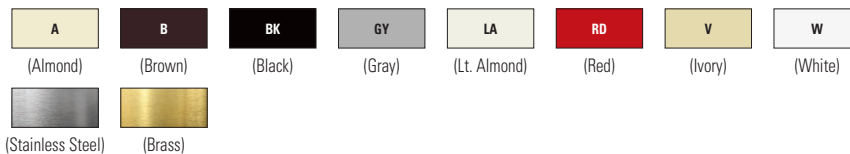

Standard size toggle switch wallplates

Product description

1-Gang, 2-Gang, 3-Gang, 4-Gang, 5-Gang, 6-Gang

1-Gang

2-Gang

3-Gang

4-Gang

5-Gang

6-Gang

Toggle switch wallplates

| Gang | Material | Color suffix | Catalog no. |  |  |
|--------|-------------------------|----------------------------|-------------|---|---|
| 1-Gang | Nylon | A, B, BK, GY, LA, RD, V, W | □ 5134__ | • | • |
| | Thermoset | A, B, LA, V, W | □ 2134__ | • | • |
| | 302/304 Stainless steel | — | □ 93071 | • | • |
| | Brass | — | □ 94071 | • | • |
| 2-Gang | Nylon | A, B, GY, LA, RD, V, W | □ 5139__ | • | • |
| | Thermoset | A, B, LA, V, W | □ 2139__ | • | • |
| | 302/304 Stainless steel | — | □ 93072 | • | • |
| | Brass | — | □ 94072 | • | • |
| 3-Gang | Nylon | A, B, BK, GY, LA, V, W | □ 5141__ | • | • |
| | Thermoset | A, B, LA, V, W | □ 2141__ | • | • |
| | 302/304 Stainless steel | — | □ 93073 | • | • |
| | Brass | — | □ 94073 | • | • |
| 4-Gang | Nylon | A, B, BK, GY, LA, V, W | □ 5154__ | • | • |
| | Thermoset | A, B, LA, V, W | □ 2154__ | • | • |
| | 302/304 Stainless steel | — | □ 93074 | • | • |
| 5-Gang | Thermoset | A, B, LA, V, W | □ 2155__ | • | • |
| | 302/304 Stainless steel | — | □ 93075 | • | • |
| 6-Gang | Thermoset | A, B, V, W | □ 2156__ | • | • |
| | 302/304 Stainless steel | — | □ 93076 | • | • |

Color ordering information:

For ordering devices, include Catalog no. followed by the Color suffix: A (Almond), B (Brown), BK (Black), GY (Gray), LA (Light Almond), RD (Red), V (Ivory), W (White)

Certification information: 2000, 4000, 5000, ST & PJ series wallplates are cULus Listed; 93000 series wallplates are UL Listed and CSA Certified; 94000 series are UL Listed and CSA certified. **Specification information:** K-22