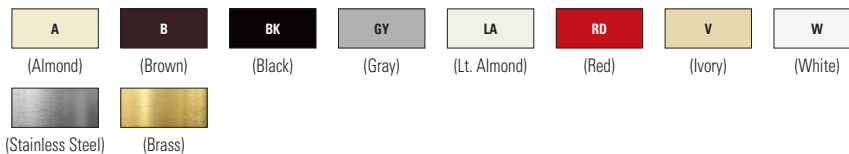

Color ordering information:

For ordering devices, include Catalog no. followed by the Color suffix: A (Almond), B (Brown), BK (Black), GY (Gray), LA (Light Almond), RD (Red), V (Ivory), W (White)

Certification information: 2000, 4000, 5000, ST & PJ series wallplates are cULus Listed; 93000 series wallplates are UL Listed and CSA Certified; 94000 series are UL Listed and CSA certified. **Specification information:** K-22

1-Gang, 2-Gang, 3-Gang, 4-Gang, 5-Gang, 6-Gang

1-Gang

2-Gang

3-Gang

4-Gang

5-Gang

6-Gang

Toggle switch wallplates

Gang	Material	Color suffix	Catalog no.		
1-Gang	Nylon	A, B, BK, GY, LA, RD, V, W	□ 5134__	•	•
	Thermoset	A, B, LA, V, W	□ 2134__	•	•
	302/304 Stainless steel	—	□ 93071	•	•
	Brass	—	□ 94071	•	•
2-Gang	Nylon	A, B, GY, LA, RD, V, W	□ 5139__	•	•
	Thermoset	A, B, LA, V, W	□ 2139__	•	•
	302/304 Stainless steel	—	□ 93072	•	•
	Brass	—	□ 94072	•	•
3-Gang	Nylon	A, B, BK, GY, LA, V, W	□ 5141__	•	•
	Thermoset	A, B, LA, V, W	□ 2141__	•	•
	302/304 Stainless steel	—	□ 93073	•	•
	Brass	—	□ 94073	•	•
4-Gang	Nylon	A, B, BK, GY, LA, V, W	□ 5154__	•	•
	Thermoset	A, B, LA, V, W	□ 2154__	•	•
	302/304 Stainless steel	—	□ 93074	•	•
5-Gang	Thermoset	A, B, LA, V, W	□ 2155__	•	•
	302/304 Stainless steel	—	□ 93075	•	•
6-Gang	Thermoset	A, B, V, W	□ 2156__	•	•
	302/304 Stainless steel	—	□ 93076	•	•