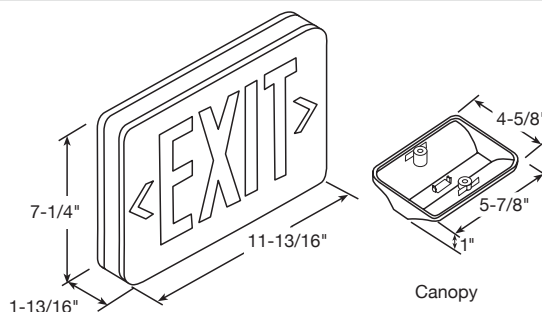

Dimensions:

Warranties & Compliances:	Item #	Description	LED Color	Housing Color	AC/BBUP
Ni-Cd battery 5 YEAR WARRANTY Electronics 5 YEAR WARRANTY LED Strip 25 YEAR WARRANTY	Ordering Information:				
	22742	Red LED Exit Sign Universal AC Only WH Housing	Red	White	AC
	22743	Red LED Exit Sign Universal Battery Backup WH Housing	Red	White	BBUP
	22744	Green LED Exit Sign Universal AC Only WH Housing	Green	White	AC
	22745	Green LED Exit Sign Universal Battery Backup WH Housing	Green	White	BBUP
	22746	Red LED Exit Sign Universal AC Only BLK Housing	Red	Black	AC
	22747	Red LED Exit Sign Universal Battery Backup BLK Housing	Red	Black	BBUP
	22748	Green LED Exit Sign Universal AC Only BLK Housing	Green	Black	AC
	22749	Green LED Exit Sign Universal Battery Backup BLK Housing	Green	Black	BBUP
Accessories:					
207WG	Wire Guard for Exit Sign				
207GWWH	White Wire Guard for Exit Sign				
207PS	Polycarbonate Shield for Exit Sign				
207B3	Replacement Battery Ni-Cd 3.6V 300mAh for 22745 & 22749 units				
207B2	Replacement Battery Ni-Cd 2.4V 300mAh for 22743 & 22747 units				
29999	Red Diffuser Panel				
29999G	Green Diffuser Panel				
20704	Replacement White Canopy				
CHEVRONPL	Replacement White Chevron