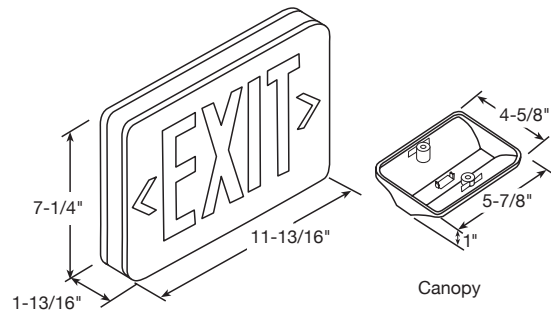

Dimensions:

Warranties & Compliances:	Item #	Description	LED Color	Housing Color	AC/BBUP
Ni-Cd battery 5 YEAR WARRANTY Electronics 5 YEAR WARRANTY LED Strip 25 YEAR WARRANTY	Ordering Information:				
	22742	Red LED Exit Sign Universal AC Only WH Housing	Red	White	AC
	22743	Red LED Exit Sign Universal Battery Backup WH Housing	Red	White	BBUP
	22744	Green LED Exit Sign Universal AC Only WH Housing	Green	White	AC
	22745	Green LED Exit Sign Universal Battery Backup WH Housing	Green	White	BBUP
	22746	Red LED Exit Sign Universal AC Only BLK Housing	Red	Black	AC
	22747	Red LED Exit Sign Universal Battery Backup BLK Housing	Red	Black	BBUP
	22748	Green LED Exit Sign Universal AC Only BLK Housing	Green	Black	AC
	22749	Green LED Exit Sign Universal Battery Backup BLK Housing	Green	Black	BBUP
Accessories:					
207WG	Wire Guard for Exit Sign				
207GWWH	White Wire Guard for Exit Sign				
207PS	Polycarbonate Shield for Exit Sign				
207B3	Replacement Battery Ni-Cd 3.6V 300mAh for 22745 & 22749 units				
207B2	Replacement Battery Ni-Cd 2.4V 300mAh for 22743 & 22747 units				
29999	Red Diffuser Panel				
29999G	Green Diffuser Panel				
20704	Replacement White Canopy				
CHEVRONPL	Replacement White Chevron