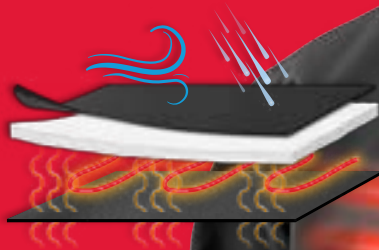

Nothing but **HEAVY DUTY.**

M12™ CORDLESS HEATED GEAR

Powered by M12™ REDLITHIUM™ Battery Technology, Milwaukee® M12™ Cordless Heated Gear distributes heat across core body areas and stops cold dead in its tracks. Durable carbon fiber heating elements woven in between rugged exterior materials and thermal insulating liners generate and maintain heat to keep you moving in any weather condition. On or off the jobsite, Milwaukee® M12™ Heated Gear provides up to 6 hours of continuous heat per battery charge for use in all seasons and outdoor environments. M12™ REDLITHIUM™ Batteries are compatible with over 60 power tool solutions, from Milwaukee®.

Water and Wind Resistant

3 Heating Zones
Chest and Back

5 Heating Zones
Chest, Back, Pockets

In-Pocket USB Port
Charges portable electronic devices

SHARED FEATURES

Up to 6 Hours of Continuous Heat

Easy Touch Heat Controller
3 heat settings per zone

Powered by M12™ REDLITHIUM™ Batteries

Washer and Dryer Safe

HEAT FOR K YOU DO

M12™ CORDLESS HEATED CAMOUFLAGE JACKETS

3-IN-1

HEATED
JACKET

Noise Reducing
Fabric

- **NEW 3-in-1 Jacket:** Heated vest can be attached to high-performance outer shell or worn separately for ultimate versatility
- **Water and Wind Resistant:** Rugged outer material and Internal Storm Flap protect from the elements
- **Noise-Reducing Outer Fabric:** Allows for quiet movement in wooded terrain
- **USB Charger:** Charges all portable electronic devices and displays remaining battery run-time with convenient fuel gauge