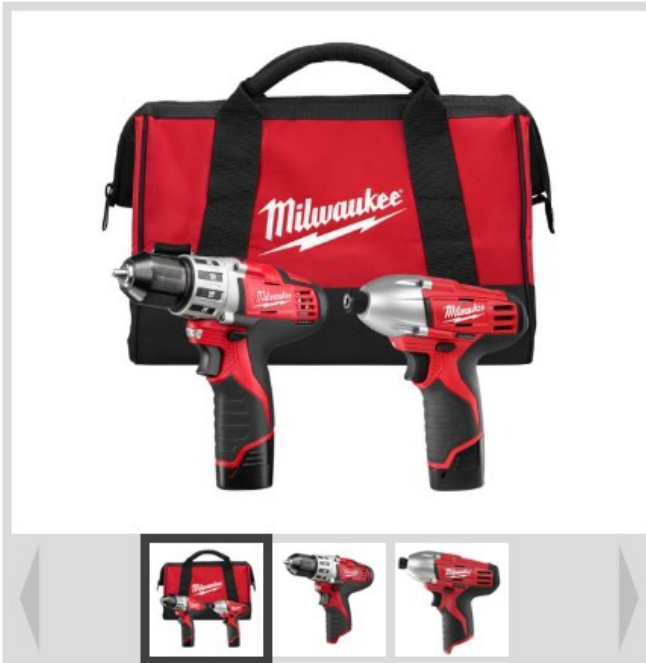

Nothing but **HEAVY DUTY**™

Search Milwaukeeetool.com

NEW PRODUCTS & OFFERS

TOOLS ▾

ACCESSORIES ▾

TEST & MEASUREMENT ▾

HAND TOOLS

PARTS & SERVICE ▾

BUY NOW

Home > ... > [M12™ 2-Tool Combo Kits](#) > M12 Cordless LITHIUM-ION 2-Tool Combo Kit

M12 Cordless LITHIUM-ION 2-Tool Combo Kit 2494-22

PRINT

Be the first to [Write a Review](#)

The 2494-22 M12™ Cordless LITHIUM-ION 2-Tool Combo Kit includes the 3/8" Drill Driver and the 1/4" Hex Impact Driver (2450-20). The innovative M12™ cordless LITHIUM-ION system is designed to deliver the power and torque required for professional applications, in a size that reaches the tightest and toughest places. Powered by REDLITHIUM™, the M12™ cordless LITHIUM-ION system offers unmatched power, speed, and tool belt portability.

Includes

- 2410-20 M12™ 3/8" Drill Driver
- 2450-20 M12™ 1/4" Hex Impact Driver
- (2) 48-11-2401 M12™ REDLITHIUM™ Batteries
- 48-59-2401 M12™ 30-Minute Charger
- Contractor Bag

[FIND RETAILERS](#)

FEATURES

- M12™ 3/8" Drill Driver delivers best-in-class 275 in.-lbs. of peak torque, 0-400 / 0-1,500 RPM at just 2.6 lbs.
- M12™ 1/4" Hex Impact Driver delivers best-in-class 850 in.-lbs. of torque at only 2.3 lbs. and 0-2000 RPM for fast driving.

SPECIFICATIONS

Voltage	12V
Battery	LITHIUM-ION
Bag/Case Type	Contractor Bag
Shipping Weight	9.0 lbs

REVIEW SNAPSHOT® by PowerReviews

Not yet rated. Be the first to [Write a Review](#)

RELATED ITEMS

[MORE RELATED ITEMS](#)