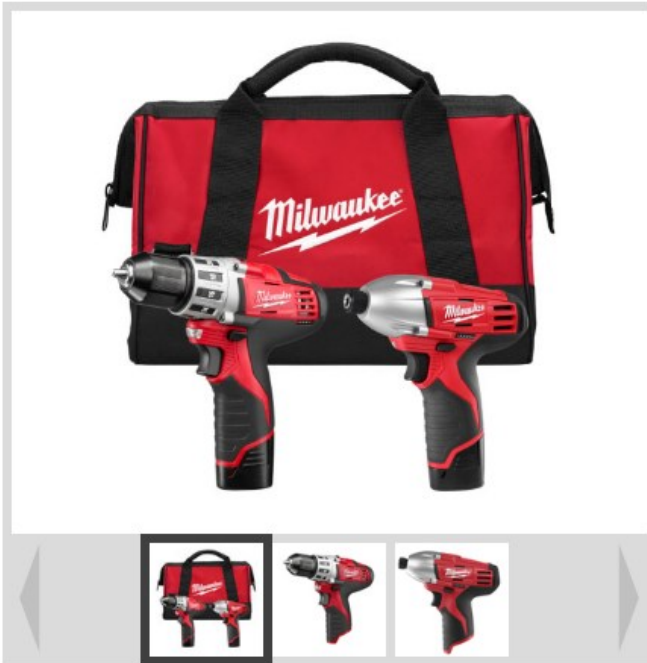

BUY NOW

Home > ... > [M12™ 2-Tool Combo Kits](#) > M12 Cordless LITHIUM-ION 2-Tool Combo Kit

M12 Cordless LITHIUM-ION 2-Tool Combo Kit 2494-22

PRINT

Be the first to [Write a Review](#)

The 2494-22 M12™ Cordless LITHIUM-ION 2-Tool Combo Kit includes the 3/8" Drill Driver and the 1/4" Hex Impact Driver (2450-20). The innovative M12™ cordless LITHIUM-ION system is designed to deliver the power and torque required for professional applications, in a size that reaches the tightest and toughest places. Powered by REDLITHIUM™, the M12™ cordless LITHIUM-ION system offers unmatched power, speed, and tool belt portability.

Includes

- 2410-20 M12™ 3/8" Drill Driver
- 2450-20 M12™ 1/4" Hex Impact Driver
- (2) 48-11-2401 M12™ REDLITHIUM™ Batteries
- 48-59-2401 M12™ 30-Minute Charger
- Contractor Bag

[FIND RETAILERS](#)

FEATURES

- M12™ 3/8" Drill Driver delivers best-in-class 275 in.-lbs. of peak torque, 0-400 / 0-1,500 RPM at just 2.6 lbs.
- M12™ 1/4" Hex Impact Driver delivers best-in-class 850 in.-lbs. of torque at only 2.3 lbs. and 0-2000 RPM for fast driving.