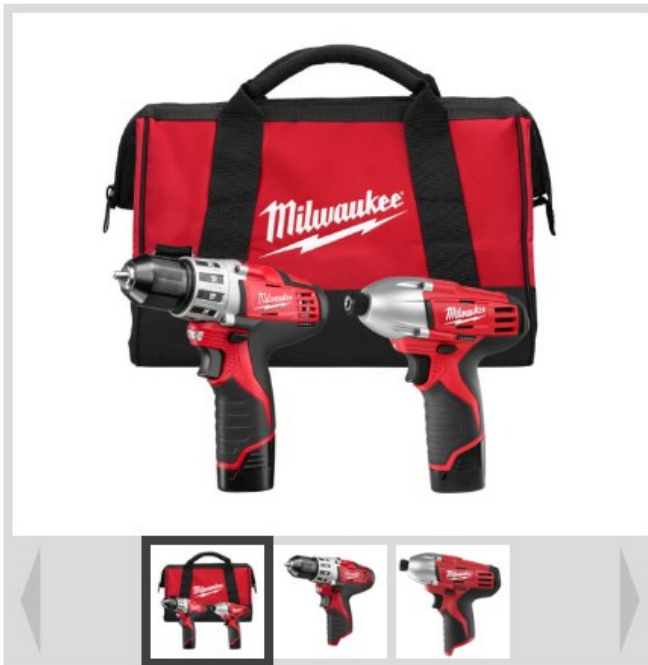

BUY NOW

Home > ... > [M12™ 2-Tool Combo Kits](#) > M12 Cordless LITHIUM-ION 2-Tool Combo Kit

M12 Cordless LITHIUM-ION 2-Tool Combo Kit 2494-22

PRINT

Be the first to [Write a Review](#)

The 2494-22 M12™ Cordless LITHIUM-ION 2-Tool Combo Kit includes the 3/8" Drill Driver and the 1/4" Hex Impact Driver (2450-20). The innovative M12™ cordless LITHIUM-ION system is designed to deliver the power and torque required for professional applications, in a size that reaches the tightest and toughest places. Powered by REDLITHIUM™, the M12™ cordless LITHIUM-ION system offers unmatched power, speed, and tool belt portability.

Includes

- 2410-20 M12™ 3/8" Drill Driver
- 2450-20 M12™ 1/4" Hex Impact Driver
- (2) 48-11-2401 M12™ REDLITHIUM™ Batteries
- 48-59-2401 M12™ 30-Minute Charger
- Contractor Bag

[FIND RETAILERS](#)

FEATURES

- M12™ 3/8" Drill Driver delivers best-in-class 275 in.-lbs. of peak torque, 0-400 / 0-1,500 RPM at just 2.6 lbs.
- M12™ 1/4" Hex Impact Driver delivers best-in-class 850 in.-lbs. of torque at only 2.3 lbs. and 0-2000 RPM for fast driving.