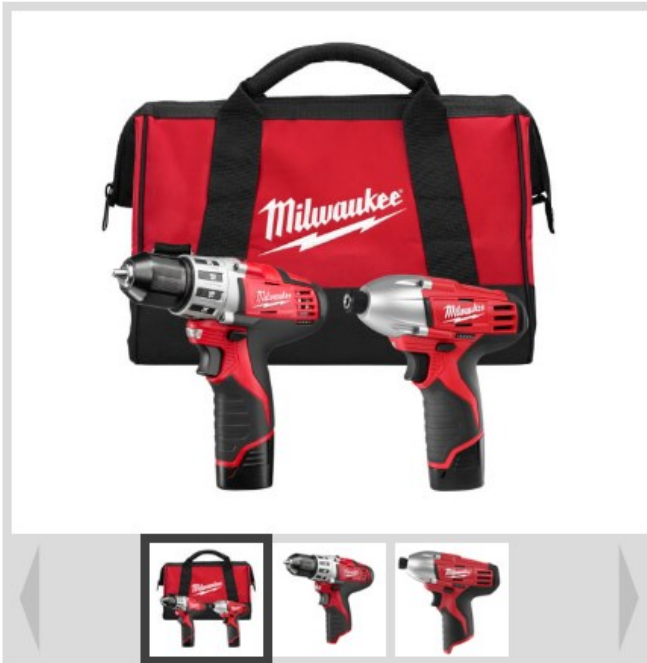

# M12 Cordless LITHIUM-ION 2-Tool Combo Kit 2494-22

PRINT

Be the first to [Write a Review](#)

The 2494-22 M12™ Cordless LITHIUM-ION 2-Tool Combo Kit includes the 3/8" Drill Driver and the 1/4" Hex Impact Driver (2450-20). The innovative M12™ cordless LITHIUM-ION system is designed to deliver the power and torque required for professional applications, in a size that reaches the tightest and toughest places. Powered by REDLITHIUM™, the M12™ cordless LITHIUM-ION system offers unmatched power, speed, and tool belt portability.