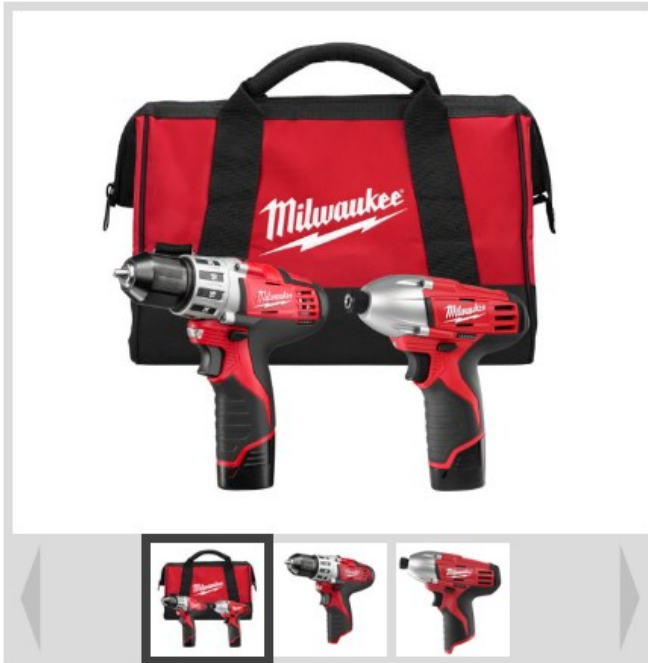

Nothing but **HEAVY DUTY**™

Search Milwaukeeeetool.com

NEW PRODUCTS & OFFERS

TOOLS

ACCESSORIES

TEST & MEASUREMENT

HAND TOOLS

PARTS & SERVICE

BUY NOW

Home > ... > [M12™ 2-Tool Combo Kits](#) > M12 Cordless LITHIUM-ION 2-Tool Combo Kit

M12 Cordless LITHIUM-ION 2-Tool Combo Kit 2494-22

PRINT

Be the first to [Write a Review](#)

The 2494-22 M12™ Cordless LITHIUM-ION 2-Tool Combo Kit includes the 3/8" Drill Driver and the 1/4" Hex Impact Driver (2450-20). The innovative M12™ cordless LITHIUM-ION system is designed to deliver the power and torque required for professional applications, in a size that reaches the tightest and toughest places. Powered by REDLITHIUM™, the M12™ cordless LITHIUM-ION system offers unmatched power, speed, and tool belt portability.

Includes

- 2410-20 M12™ 3/8" Drill Driver
- 2450-20 M12™ 1/4" Hex Impact Driver
- (2) 48-11-2401 M12™ REDLITHIUM™ Batteries
- 48-59-2401 M12™ 30-Minute Charger
- Contractor Bag

[FIND RETAILERS](#)

FEATURES

- M12™ 3/8" Drill Driver delivers best-in-class 275 in.-lbs. of peak torque, 0-400 / 0-1,500 RPM at just 2.6 lbs.
- M12™ 1/4" Hex Impact Driver delivers best-in-class 850 in.-lbs. of torque at only 2.3 lbs. and 0-2000 RPM for fast driving.

SPECIFICATIONS

Voltage	12V
Battery	LITHIUM-ION
Bag/Case Type	Contractor Bag
Shipping Weight	9.0 lbs

REVIEW SNAPSHOT® by PowerReviews

Not yet rated. Be the first to [Write a Review](#)

RELATED ITEMS

[MORE RELATED ITEMS](#)