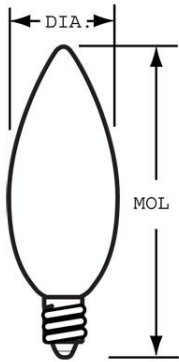

GE
Lighting

15787 - 25BC 25PK

GE B10

GENERAL CHARACTERISTICS

Lamp Type	Incandescent - Decorative
Bulb	B10
Base	Candelabra Screw (E12)
Filament	C-7A
Bulb Finish	Clear
Rated Life	1500.0 hrs
Bulb Material	Soft glass
Life in Years	1.4
Primary Application	Standard;Chandelier

DIMENSIONS

Maximum Overall Length (MOL)	3.7500 in(95.2 mm)
Bulb Diameter (DIA)	1.250 in(31.8 mm)

PRODUCT INFORMATION

Product Code	15787
Description	25BC 25PK
Standard Package	Master
Standard Package GTIN	10043168157879
Standard Package Quantity	200
Sales Unit	Unit
No Of Items Per Sales Unit	1
No Of Items Per Standard Package	200
UPC	043168157872