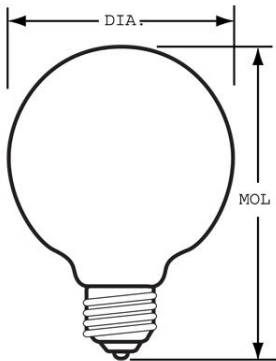

GENERAL CHARACTERISTICS

Lamp Type	Incandescent - Decorative
Bulb	G25
Base	Medium Screw (E26)
Filament	CC-6
Bulb Finish	Clear
Rated Life (Vert)	1500.0 h
Rated Life	1500.0 hrs
Bulb Material	Soft glass
Primary Application	Globe

PHOTOMETRIC CHARACTERISTICS

Initial Lumens	190.0
Color Temperature	2500.0 K

ELECTRICAL CHARACTERISTICS

Wattage	25.0
Voltage	120.0

DIMENSIONS

Maximum Overall Length (MOL)	4.5000 in(114.3 mm)
Bulb Diameter (DIA)	3.125 in(79.4 mm)