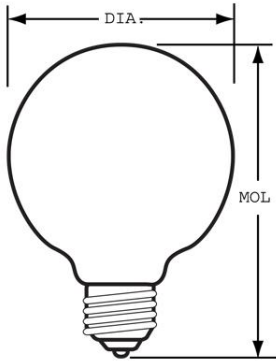

GE
Lighting

12983 - 25G25 6PK

GE crystal clear 25 watt G25 1-pack

- Add a decorative touch by using GE Crystal Clear bulbs in chandeliers, sconces or anywhere the bulb is visible.
- Add sparkle to your decorative fixtures with GE crystal clear bulbs. The clear glass and elegant filament design provide a decorative touch in fixtures where the bulb is visible. And, GE crystal clear globes' decorative round shape is perfect for illuminating pendant and vanity fixtures
- G25 globe with medium base for use in vanity strips
- Lasts 1.4 years based on 3 hours per day usage
- 190 lumens providing subtle, reassuring™ light
- 2500K soft white light appearance
- Estimated yearly energy costs \$3.01 based on 3 hours per day \$0.11 per kWh

GENERAL CHARACTERISTICS

Lamp Type	Incandescent - Decorative
Bulb	G25
Base	Medium Screw (E26)
Filament	CC-6
Bulb Finish	Clear
Rated Life (Vert)	1500.0 h
Rated Life	1500.0 hrs
Bulb Material	Soft glass
Primary Application	Globe

PHOTOMETRIC CHARACTERISTICS

Initial Lumens	190.0
Color Temperature	2500.0 K

ELECTRICAL CHARACTERISTICS

Wattage	25.0
Voltage	120.0

DIMENSIONS

Maximum Overall Length (MOL)	4.5000 in(114.3 mm)
Bulb Diameter (DIA)	3.125 in(79.4 mm)