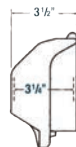

Red•Dot® metallic weatherproof covers

Cat. No.	Description
Single Gang Cover – 2-1/4 in. Internal Depth (Aluminum)	
CKSUU	Small vertical cover universal code keeper accommodates duplex, GFCI, single receptacle and toggle switch – lockable

Duplex

Cat. No.	Description
Single Gang Cover – 3-1/4 in. Internal Depth (Aluminum)	
CKMU	Medium horizontal cover universal code keeper accommodates duplex, GFCI, single receptacle and toggle switch – lockable
CKMUV	Medium vertical cover universal code keeper accommodates duplex, GFCI, single receptacle and toggle switch – lockable