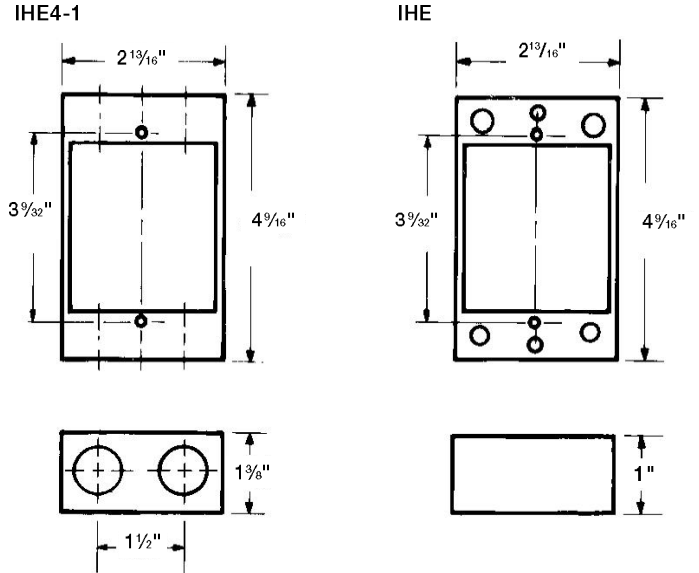

Single-gang extension rings