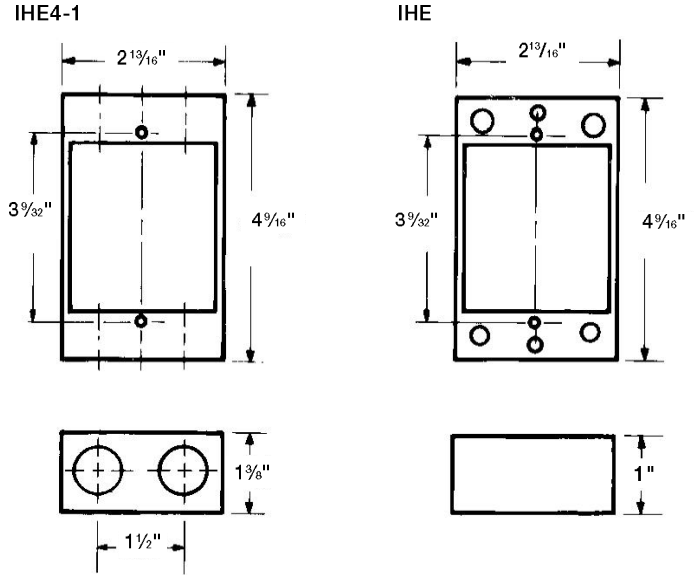

Single-gang extension rings