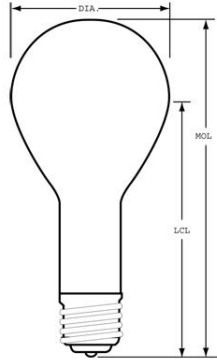

GE
Lighting

21025 - 300

GE Arcstream® PS35

GENERAL CHARACTERISTICS

Lamp Type	Incandescent - A-line
Bulb	PS35
Base	Mogul Screw (E39)
Filament	C-9
Bulb Finish	Clear
Rated Life	1000.0 hrs
Bulb Material	Soft glass
Primary Application	Standard

PHOTOMETRIC CHARACTERISTICS

Initial Lumens	5200.0
Nominal Initial Lumens per Watt	19

ELECTRICAL CHARACTERISTICS

Wattage	300.0
Voltage	130.0

DIMENSIONS

Maximum Overall Length (MOL)	9.3700 in(238.0 mm)
Bulb Diameter (DIA)	4.375 in(111.1 mm)
Light Center Length (LCL)	7.000 in(177.8 mm)