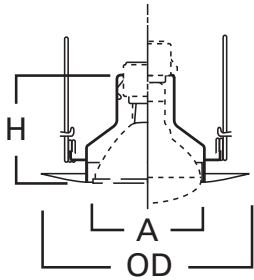

E26 6" Trim Series

DESCRIPTION

Open trim with socket support in the 6" trim family for use in recessed downlighting. Compatible for use in Halo and other housings.

Catalog #		Type
Project		
Comments		Date
Prepared by		

SPECIFICATION FEATURES

- Open trim for BR30 and PAR30 lamps
- Torsion spring retention
- Socket support internal bracket

Dimensions:

A: 4-3/4"[122mm]
 H: 4-3/4"[122mm]
 OD: 7-1/4"[184mm]

Housings		Max Lamp Compatibility
H7ICT	H7ICAT	75W PAR30S, 75W PAR30L, 65W BR30
H7RICT	H7RICAT	65W BR30
E7ICAT	E7RICAT	300P: 75W PAR30S, 75W PAR30L, 65W BR30, 300SN, 300TBZ: 60W PAR30S, 60W PAR30L, 50W BR30
H7UICAT		75W PAR30S, 75W PAR30L, 85W BR30, 100W R30
H7ICTNB		75W PAR30S, 75W PAR30L, 65W BR30
H7ICATNB		75W PAR30S, 75W PAR30L, 65W PAR30, 65W PAR30
E7ICATNB		300P: 75W PAR30S, 75W PAR30L, 65W PAR30, 300SN, 300TBZ: 60W PAR30S, 60W PAR30L, 50W BR30
H7T		75W PAR30S, 75W PAR30L, 65W BR30, 75W R30
E7TAT		75W PAR30S, 75W PAR30L, 65W BR30

Catalog #		Type
Project		
Comments		Date
Prepared by		

SPECIFICATION FEATURES

- Open trim for BR30 and PAR30 lamps
- Torsion spring retention
- Socket support internal bracket

Dimensions:

A: 4-3/4"[122mm]
 H: 4-3/4"[122mm]
 OD: 7-1/4"[184mm]