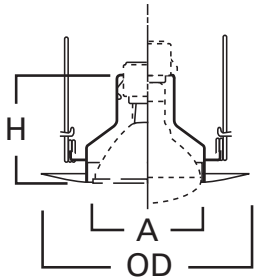

E26 6" Trim Series

DESCRIPTION

Open trim with socket support in the 6" trim family for use in recessed downlighting. Compatible for use in Halo and other housings.

Catalog #		Type
Project		
Comments		Date
Prepared by		

SPECIFICATION FEATURES

- Open trim for BR30 and PAR30 lamps
- Torsion spring retention
- Socket support internal bracket

Dimensions:

A: 4-3/4"[122mm]
 H: 4-3/4"[122mm]
 OD: 7-1/4"[184mm]

Housings	Max Lamp Compatibility
H7ICT H7ICAT	75W PAR30S, 75W PAR30L, 65W BR30
H7RICT H7RICAT	65W BR30
E7ICAT E7RICAT	300P: 75W PAR30S, 75W PAR30L, 65W BR30, 300SN, 300TBZ: 60W PAR30S, 60W PAR30L, 50W BR30
H7UICAT	75W PAR30S, 75W PAR30L, 85W BR30, 100W R30
H7ICTNB H7ICATNB	75W PAR30S, 75W PAR30L, 65W BR30
E7ICATNB	300P: 75W PAR30S, 75W PAR30L, 65W PAR30, 300SN, 300TBZ: 60W PAR30S, 60W PAR30L, 50W BR30
H7T	75W PAR30S, 75W PAR30L, 65W BR30, 75W R30
E7TAT	75W PAR30S, 75W PAR30L, 65W BR30

Catalog #		Type
Project		
Comments		Date
Prepared by		

SPECIFICATION FEATURES

- Open trim for BR30 and PAR30 lamps
- Torsion spring retention
- Socket support internal bracket

Dimensions:

A: 4-3/4"[122mm]
 H: 4-3/4"[122mm]
 OD: 7-1/4"[184mm]