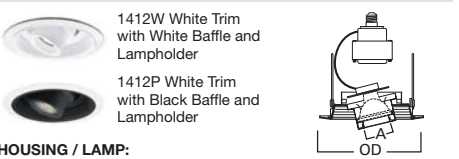

1412 Low Voltage Adj Spot 30° Tilt

HOUSING / LAMP:
H7RT: 50W 12V MR16
H7T: 50W 12V MR16
H7TCP: 50W 12V MR16

DIMENSIONS: Aperture: 1-3/4" [44mm]; OD: 7-1/4" [184mm]

ACCESSORIES: Low Voltage Transformer Included