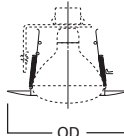

73 Fresnel Lens

73P White Trim with Fresnel Glass Lens
73PS White Trim with Fresnel Glass Lens, Wet Location

HOUSING / LAMP:
H7RT: 60W A19
H7T: 60W A19
H7TCP: 60W A19

DIMENSIONS: OD: 8" [203mm]

173 Fresnel Lens with Reflector

173P White Trim with Fresnel Glass Lens
173PS White Trim with Fresnel Glass Lens, Wet Location, AIR-TITE™

HOUSING / LAMP:
H7TNB: 60W A19

DIMENSIONS: Height: 4" [101mm]; OD: 8" [203mm]

75 Diffuser

75 All Glass Diffuser

HOUSING / LAMP:
H7RT: 60W A19
H7T: 60W A19
H7TCP: 60W A19

DIMENSIONS: OD: 7-3/4" [197mm]

172 Dome Lens with Reflector

172PS White Trim with Frosted Glass Dome, Wet Location, AIR-TITE™
172SNS Satin Nickel Trim with Frosted Glass Dome, Wet Location, AIR-TITE™
172TBZS Tuscan Bronze Trim with Frosted Glass Dome, Wet Location, AIR-TITE™

HOUSING / LAMP:
H7RT: 50W PAR30, 60W A19
H7T: 75W PAR30, 100W A19
H7TNB: 75W PAR30, 100W A19
H7TCP: 75W PAR30, 100W A19

DIMENSIONS: Height: 2-1/8" [54mm]; OD: 7-3/4" [197mm]

416 Regressed Diffuser

416P White Trim and Regressed Diffuser, Black Baffle
416W White Trim and Regressed Diffuser, White Baffle

HOUSING / LAMP:
H7RT: 60W A19
H7T: 60W A19
H7TCP: 60W A19

DIMENSIONS: Aperture: 5-3/4" [146mm]; OD: 7-1/4" [184mm]

300 Open Trim with Socket Support

300P White Trim
300SN Satin Nickel Trim
300TBZ Tuscan Bronze Trim

HOUSING / LAMP:
H7T: 65W BR30, 75W PAR30, 75W PAR30L, 75W R30
H7TNB: 65W BR30, 75W PAR30, 75W PAR30L, 75W R30
H7TCP: 65W BR30, 75W PAR30, 75W PAR30L, 75W R30

DIMENSIONS: Height: 4" [102mm]; OD: 7-1/4" [184mm]

301 Open Trim

301P White Trim
301SN Satin Nickel Trim
301TBZ Tuscan Bronze Trim
301PB Polished Brass Trim

HOUSING / LAMP:
H7RT: 65W BR30, 75W R30, 75W PAR30, 75W PAR30L
H7T: 65W BR30, 75W R30, 75W PAR30
H7TCP: 65W BR30, 75W R30, 75W PAR30

DIMENSIONS: OD: 7-1/4" [184mm]

401 Open Trim