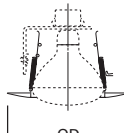

DIMENSIONS: OD: 8" [203mm]