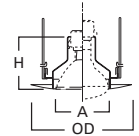

DIMENSIONS: Height: 4" [102mm]; OD: 7-1/4" [184mm]