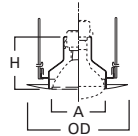

HOUSING / LAMP:
H7T: 65W BR30, 75W PAR30, 75W PAR30L, 75W R30
H7TNB: 65W BR30, 75W PAR30, 75W PAR30L, 75W R30
H7TCP: 65W BR30, 75W PAR30, 75W PAR30L, 75W R30

DIMENSIONS: Height: 4" [102mm]; OD: 7-1/4" [184mm]