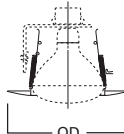

**DIMENSIONS:** Height: 4" [102mm]; OD: 7-1/4" [184mm]

**301 Open Trim**

301P White Trim  
301SN Satin Nickel Trim  
301TBZ Tuscan Bronze Trim  
301PB Polished Brass Trim

**HOUSING / LAMP:**  
H7RT: 65W BR30, 75W R30, 75W PAR30, 75W PAR30L  
H7T: 65W BR30, 75W R30, 75W PAR30  
H7TCP: 65W BR30, 75W R30, 75W PAR30

**DIMENSIONS:** OD: 7-1/4" [184mm]

**401 Open Trim**

401P White Trim  
401AL Satin Aluminum Trim  
401PB Polished Brass Trim

**HOUSING / LAMP:**  
H7RT: 120W BR40, 150W R40  
H7T: 120W BR40, 150W R40  
H7TCP: 120W BR40, 150W R40

**DIMENSIONS:** Aperture: 3-7/8" [98mm]; OD: 7-3/4" [197mm]

**79 Pinhole Trim**

79P White Trim

**HOUSING / LAMP:**  
H7T: 50W R20  
H7TCP: 50W R20

**DIMENSIONS:** OD: 8" [203mm]

Specifications and dimensions subject to change without notice. Consult your Cooper Lighting Representative or visit [www.cooperlighting.com](http://www.cooperlighting.com) for available options, accessories and ordering information.