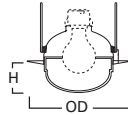

DIMENSIONS: Height: 2-1/8" [54mm]; OD: 7-3/4" [197mm]