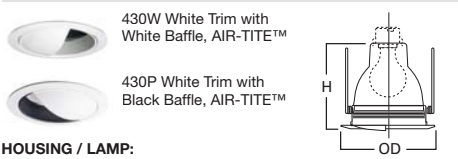

**DIMENSIONS:** OD: 7-1/4" [184mm]

**425 Wall Wash with Coilex® Baffle and Scoop**

**HOUSING / LAMP:**  
 H7RT: 60W A19  
 H7T: 60W A19  
 H7TCP: 60W A19

**DIMENSIONS:** OD: 7-1/4" [184mm]

**430 Wall Wash with Baffle and Full Reflector**