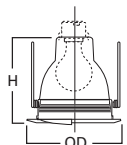

430 Wall Wash with Baffle and Full Reflector

430W White Trim with White Baffle, AIR-TITE™

430P White Trim with Black Baffle, AIR-TITE™