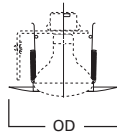

**DIMENSIONS:** Height: 4" [102mm]; OD: 7-1/4" [184mm]

**301 Open Trim**

301P White Trim  
301SN Satin Nickel Trim  
301TBZ Tuscan Bronze Trim  
301PB Polished Brass Trim

**HOUSING / LAMP:**  
H7RT: 65W BR30, 75W R30, 75W PAR30, 75W PAR30L  
H7T: 65W BR30, 75W R30, 75W PAR30  
H7TCP: 65W BR30, 75W R30, 75W PAR30