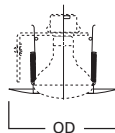

DIMENSIONS: OD: 7-1/4" [184mm]