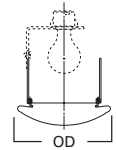

HOUSING / LAMP:
H7RT: 60W A19
H7T: 60W A19
H7TCP: 60W A19

DIMENSIONS: OD: 7-3/4" [197mm]