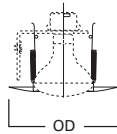

DIMENSIONS: OD: 7-1/4" [184mm]