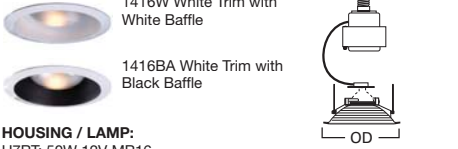

1416 Low Voltage Baffle 30° Tilt

1416W White Trim with White Baffle
1416BA White Trim with Black Baffle

HOUSING / LAMP:
H7RT: 50W 12V MR16
H7T: 50W 12V MR16
H7TNB: 50W 12V MR16
H7TCP: 50W 12V MR16

DIMENSIONS: OD: 7-1/4" [184mm]

ACCESSORIES: Low Voltage Transformer Included