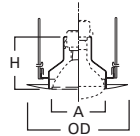

DIMENSIONS: Height: 4" [102mm]; OD: 7-1/4" [184mm]