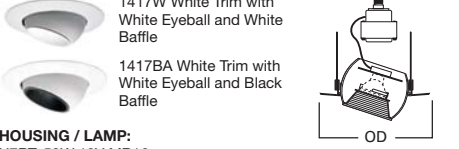

1417 Low Voltage Eyeball with Baffle 30° Tilt

1417W White Trim with White Eyeball and White Baffle
1417BA White Trim with White Eyeball and Black Baffle

HOUSING / LAMP:
H7RT: 50W 12V MR16
H7T: 50W 12V MR16
H7TCP: 50W 12V MR16

DIMENSIONS: OD: 7-1/4" [184mm]

ACCESSORIES: Low Voltage Transformer Included