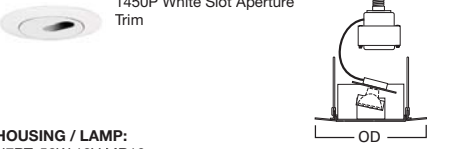

1450 Low Voltage Slot Aperture 30° Tilt

1450P White Slot Aperture Trim

HOUSING / LAMP:
H7RT: 50W 12V MR16
H7T: 50W 12V MR16
H7TCP: 50W 12V MR16

DIMENSIONS: OD: 7-1/4" [184mm]

ACCESSORIES: Low Voltage Transformer Included