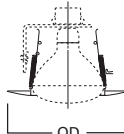

73 Fresnel Lens

73P White Trim with Fresnel Glass Lens
73PS White Trim with Fresnel Glass Lens, Wet Location

HOUSING / LAMP:
H7RT: 60W A19
H7T: 60W A19
H7TCP: 60W A19

DIMENSIONS: OD: 8" [203mm]

173 Fresnel Lens with Reflector

173P White Trim with Fresnel Glass Lens
173PS White Trim with Fresnel Glass Lens, Wet Location, AIR-TITE™

HOUSING / LAMP:
H7TNB: 60W A19

DIMENSIONS: Height: 4" [101mm]; OD: 8" [203mm]

75 Diffuser

75 All Glass Diffuser

HOUSING / LAMP:
H7RT: 60W A19
H7T: 60W A19
H7TCP: 60W A19

DIMENSIONS: OD: 7-3/4" [197mm]

172 Dome Lens with Reflector

172PS White Trim with Frosted Glass Dome, Wet Location, AIR-TITE™
172SNS Satin Nickel Trim with Frosted Glass Dome, Wet Location, AIR-TITE™
172TBZS Tuscan Bronze Trim with Frosted Glass Dome, Wet Location, AIR-TITE™

DIMENSIONS: Height: 2-1/8" [54mm]; OD: 7-3/4" [197mm]

416 Regressed Diffuser

416P White Trim and Regressed Diffuser, Black Baffle
416W White Trim and Regressed Diffuser, White Baffle

HOUSING / LAMP:
H7RT: 60W A19
H7T: 60W A19
H7TCP: 60W A19

DIMENSIONS: Aperture: 5-3/4" [146mm]; OD: 7-1/4" [184mm]

300 Open Trim with Socket Support

300P White Trim
300SN Satin Nickel Trim
300TBZ Tuscan Bronze Trim

DIMENSIONS: Height: 4" [102mm]; OD: 7-1/4" [184mm]

301 Open Trim

301P White Trim
301SN Satin Nickel Trim
301TBZ Tuscan Bronze Trim
301PB Polished Brass Trim

DIMENSIONS: OD: 7-1/4" [184mm]

401 Open Trim

401P White Trim
401AL Satin Aluminum Trim
401PB Polished Brass Trim

HOUSING / LAMP:
H7RT: 120W BR40, 150W R40
H7T: 120W BR40, 150W R40
H7TCP: 120W BR40, 150W R40

DIMENSIONS: OD: 8" [203mm]

328 White Splay Trim

328P White Splay Trim

DIMENSIONS: Height: 3-7/8" [98mm]; OD: 7-3/4" [197mm]

428 White Splay Trim

428P White Splay Trim