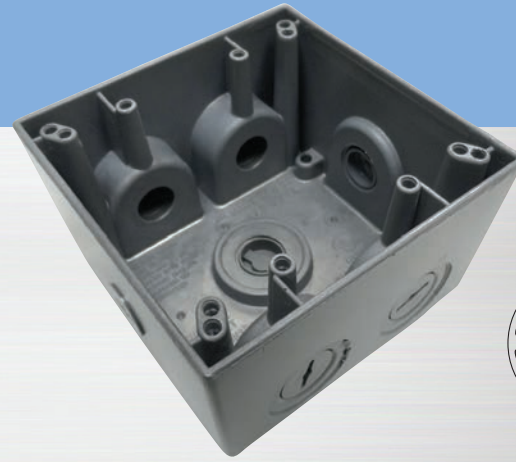

# 2-Gang Deep Boxes

Suitable for wet locations

- All 2-gang deep boxes come with detachable lugs, 2 close-up plugs, and self-tapping ground screw.
- 4.5" x 4.5" x 2.625" deep.
- Heavy duty die-cast aluminum, .094" thick, with powder finish.
- UL Listed for the United States and Canada.
- NEMA 3R Rated.
- All of the boxes on page are made in the U.S.A.

# 3-Gang Deep Boxes

Suitable for wet locations

- All 3-gang boxes come with detachable lugs, 2 close-up plugs, and self-tapping ground screw.
- 4.5" x 6.375" x 2.625" deep.
- Heavy duty die-cast aluminum, .094" thick, with powder finish.
- For use in all indoor and outdoor damp and wet locations, with all standard FS, outlet, or splice box covers.
- UL Listed for the United States and Canada.
- NEMA 3R Rated.
- Meets all applicable Federal specifications.
- All of the boxes on this page are made in the U.S.A.