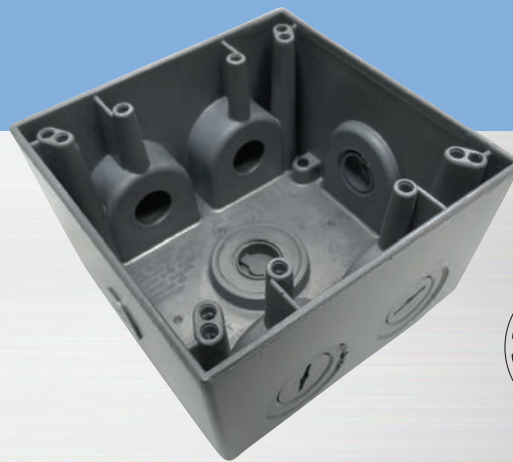

# 2-Gang Deep Boxes

Suitable for wet locations

- All 2-gang deep boxes come with detachable lugs, 2 close-up plugs, and self-tapping ground screw.
- 4.5" x 4.5" x 2.625" deep.
- Heavy duty die-cast aluminum, .094" thick, with powder finish.
- UL Listed for the United States and Canada.
- NEMA 3R Rated.
- All of the boxes on page are made in the U.S.A.

# 3-Gang Deep Boxes

Suitable for wet locations

- All 3-gang boxes come with detachable lugs, 2 close-up plugs, and self-tapping ground screw.
- 4.5" x 6.375" x 2.625" deep.
- Heavy duty die-cast aluminum, .094" thick, with powder finish.
- For use in all indoor and outdoor damp and wet locations, with all standard FS, outlet, or splice box covers.
- UL Listed for the United States and Canada.
- NEMA 3R Rated.
- Meets all applicable Federal specifications.
- All of the boxes on this page are made in the U.S.A.