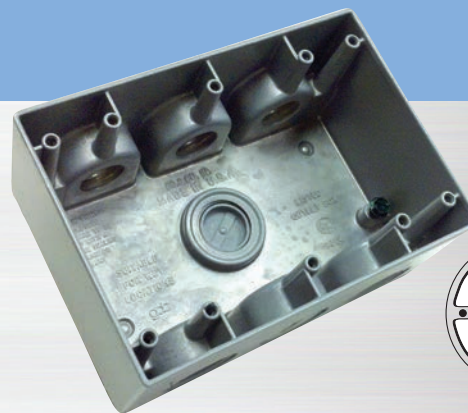

# 2-Gang Deep Boxes

Suitable for wet locations

- All 2-gang deep boxes come with detachable lugs, 2 close-up plugs, and self-tapping ground screw.
- 4.5" x 4.5" x 2.625" deep.
- Heavy duty die-cast aluminum, .094" thick, with powder finish.
- UL Listed for the United States and Canada.
- NEMA 3R Rated.
- All of the boxes on page are made in the U.S.A.

# 3-Gang Deep Boxes

Suitable for wet locations

- All 3-gang boxes come with detachable lugs, 2 close-up plugs, and self-tapping ground screw.
- 4.5" x 6.375" x 2.625" deep.
- Heavy duty die-cast aluminum, .094" thick, with powder finish.
- For use in all indoor and outdoor damp and wet locations, with all standard FS, outlet, or splice box covers.
- UL Listed for the United States and Canada.
- NEMA 3R Rated.
- Meets all applicable Federal specifications.
- All of the boxes on this page are made in the U.S.A.