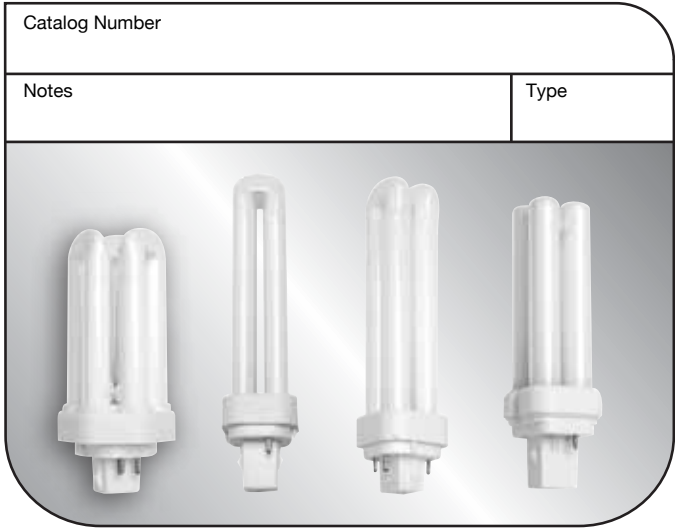

Compact Fluorescent PL Lamp | 10,000 Hours average rated life

Applications:

Perfect for most commercial applications: Use where a standard incandescent is used.

- + Table Lamps
- + Wall Sconces
- + Recessed Downlighting
- + Ceiling Fixtures
- + Outdoor Fixtures
- + Ceiling Fans

NOT compatible with dimming applications

Special Application Options: (Ordering Suffix)

- 2700°K (27K), 3000°K (30K), 3500°K (35K), 4100°K (41K), 5000°K (50K)

Features and Benefits

- Long Life, 10,000 hour average rated life
- Lower maintenance and labor costs for lamp replacements
- Lasts 7 years, based on 3 hours use a day
- Bulb lasts 10-13 times longer than similar incandescent bulbs
- 82 CRI