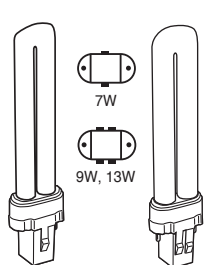

Compact Fluorescent PL Lamp | 10,000 Hours average rated life

Applications:

Perfect for most commercial applications: Use where a standard incandescent is used.

- + Table Lamps
- + Wall Sconces
- + Recessed Downlighting
- + Ceiling Fixtures
- + Outdoor Fixtures
- + Ceiling Fans

NOT compatible with dimming applications

Special Application Options: (Ordering Suffix)

- 2700°K (27K), 3000°K (30K), 3500°K (35K), 4100°K (41K), 5000°K (50K)

Features and Benefits

- Long Life, 10,000 hour average rated life
- Lower maintenance and labor costs for lamp replacements
- Lasts 7 years, based on 3 hours use a day
- Bulb lasts 10-13 times longer than similar incandescent bulbs
- 82 CRI